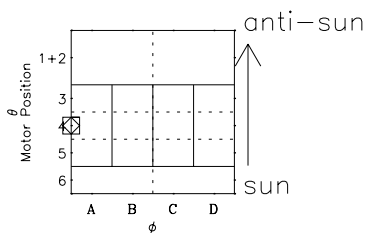

Galileo EPD Real-Time Six-Sector 02002

Software Version: RTLINE_R6 V 1.20
Data Production: 11-00-02
Plot Production: Fri Jan 11 08:00:38 2002

◇ = Jupiter look direction
□ = Corotation look direction