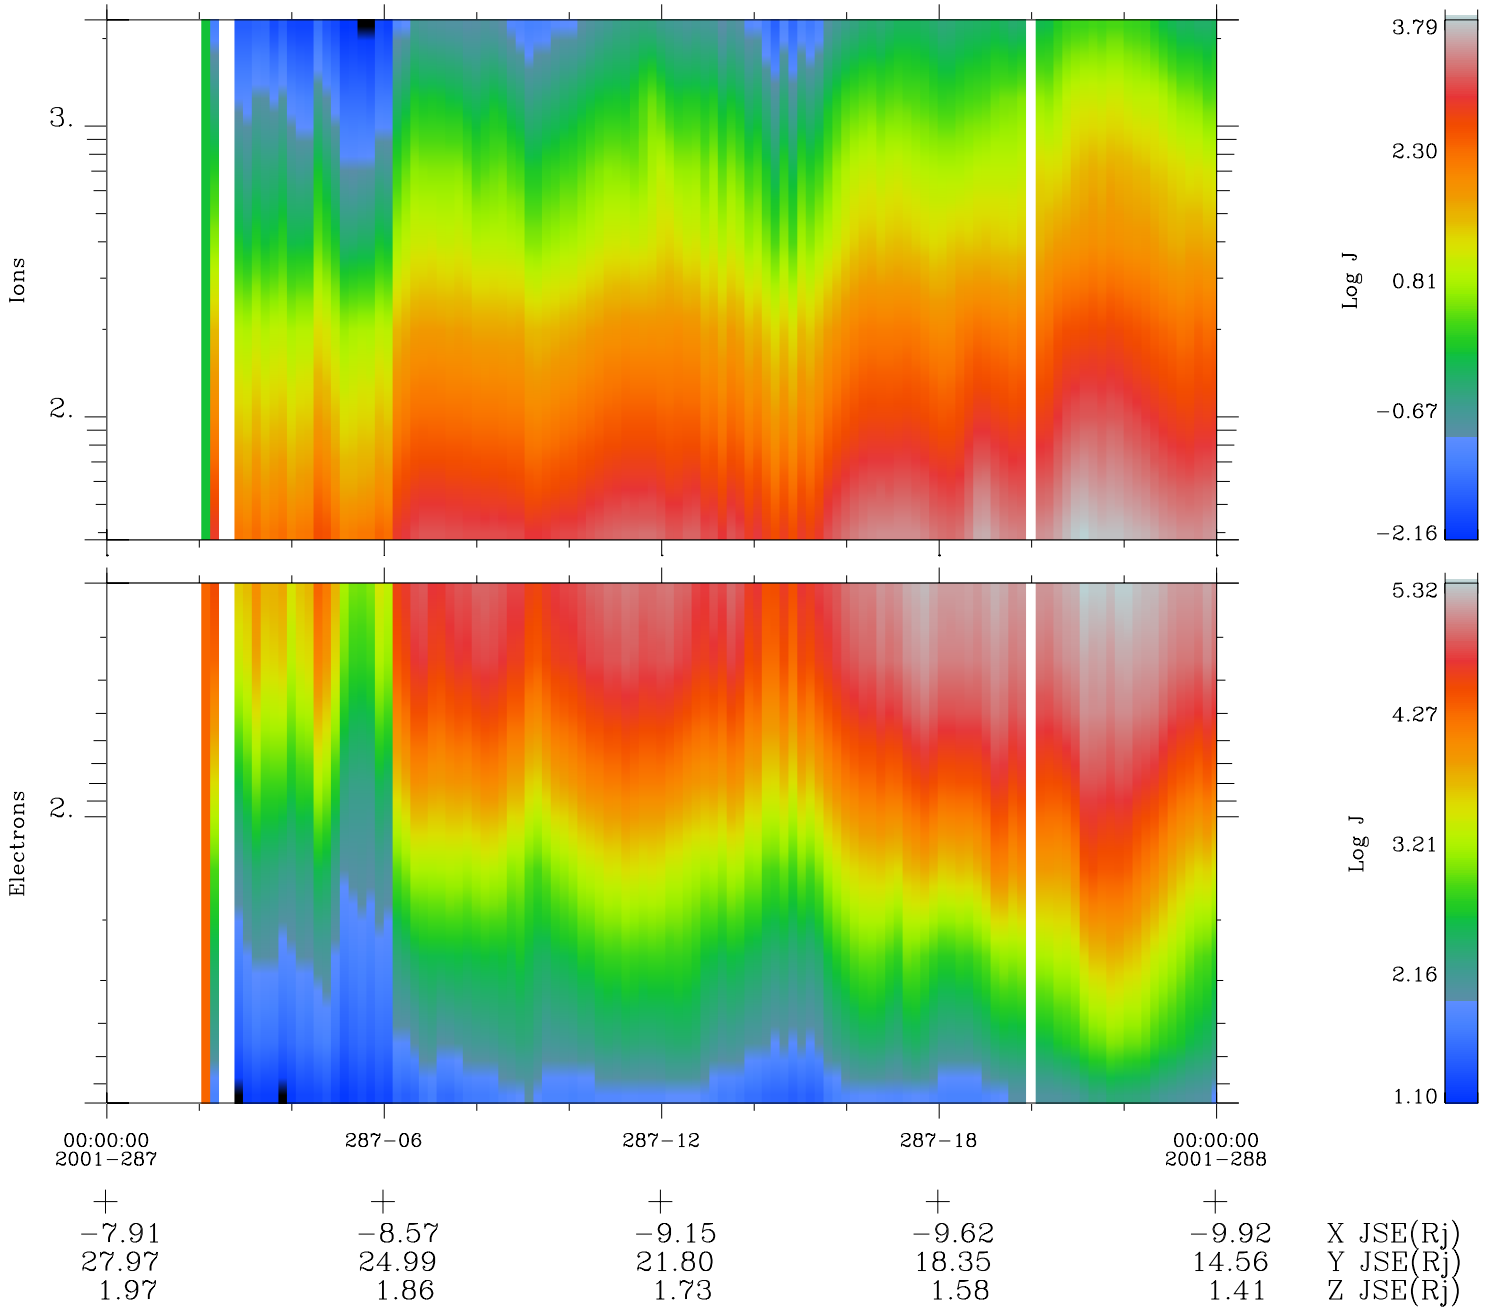

Galileo EPD Real Time Omni Spectrum 01287

Software Version: RTSPEC_OMNI V 1.20
 Data Production: 01-10-01
 Plot Production: Thu Nov 1 06:21:14 2001
 Color File: wondr3
 Geofactor File: 1.1

◇ = Jupiter look direction
 □ = Corotation look direction