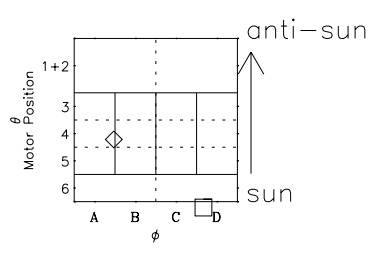

Galileo EPD Real Time Omni Spectrum 01287

Software Version: RTSPEC_OMNI V 1.20
 Data Production: 01-10-01
 Plot Production: Thu Nov 1 06:21:14 2001
 Color File: wondr3
 Geofactor File: 1.1

◇ = Jupiter look direction
 □ = Corotation look direction