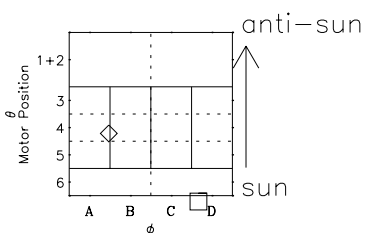

Galileo EPD Real-Time Six-Sector 01287

Software Version: RTLINE_R6 V 1.20
Data Production: 01-10-01
Plot Production: Thu Nov 1 06:23:06 2001

◇ = Jupiter look direction
□ = Corotation look direction