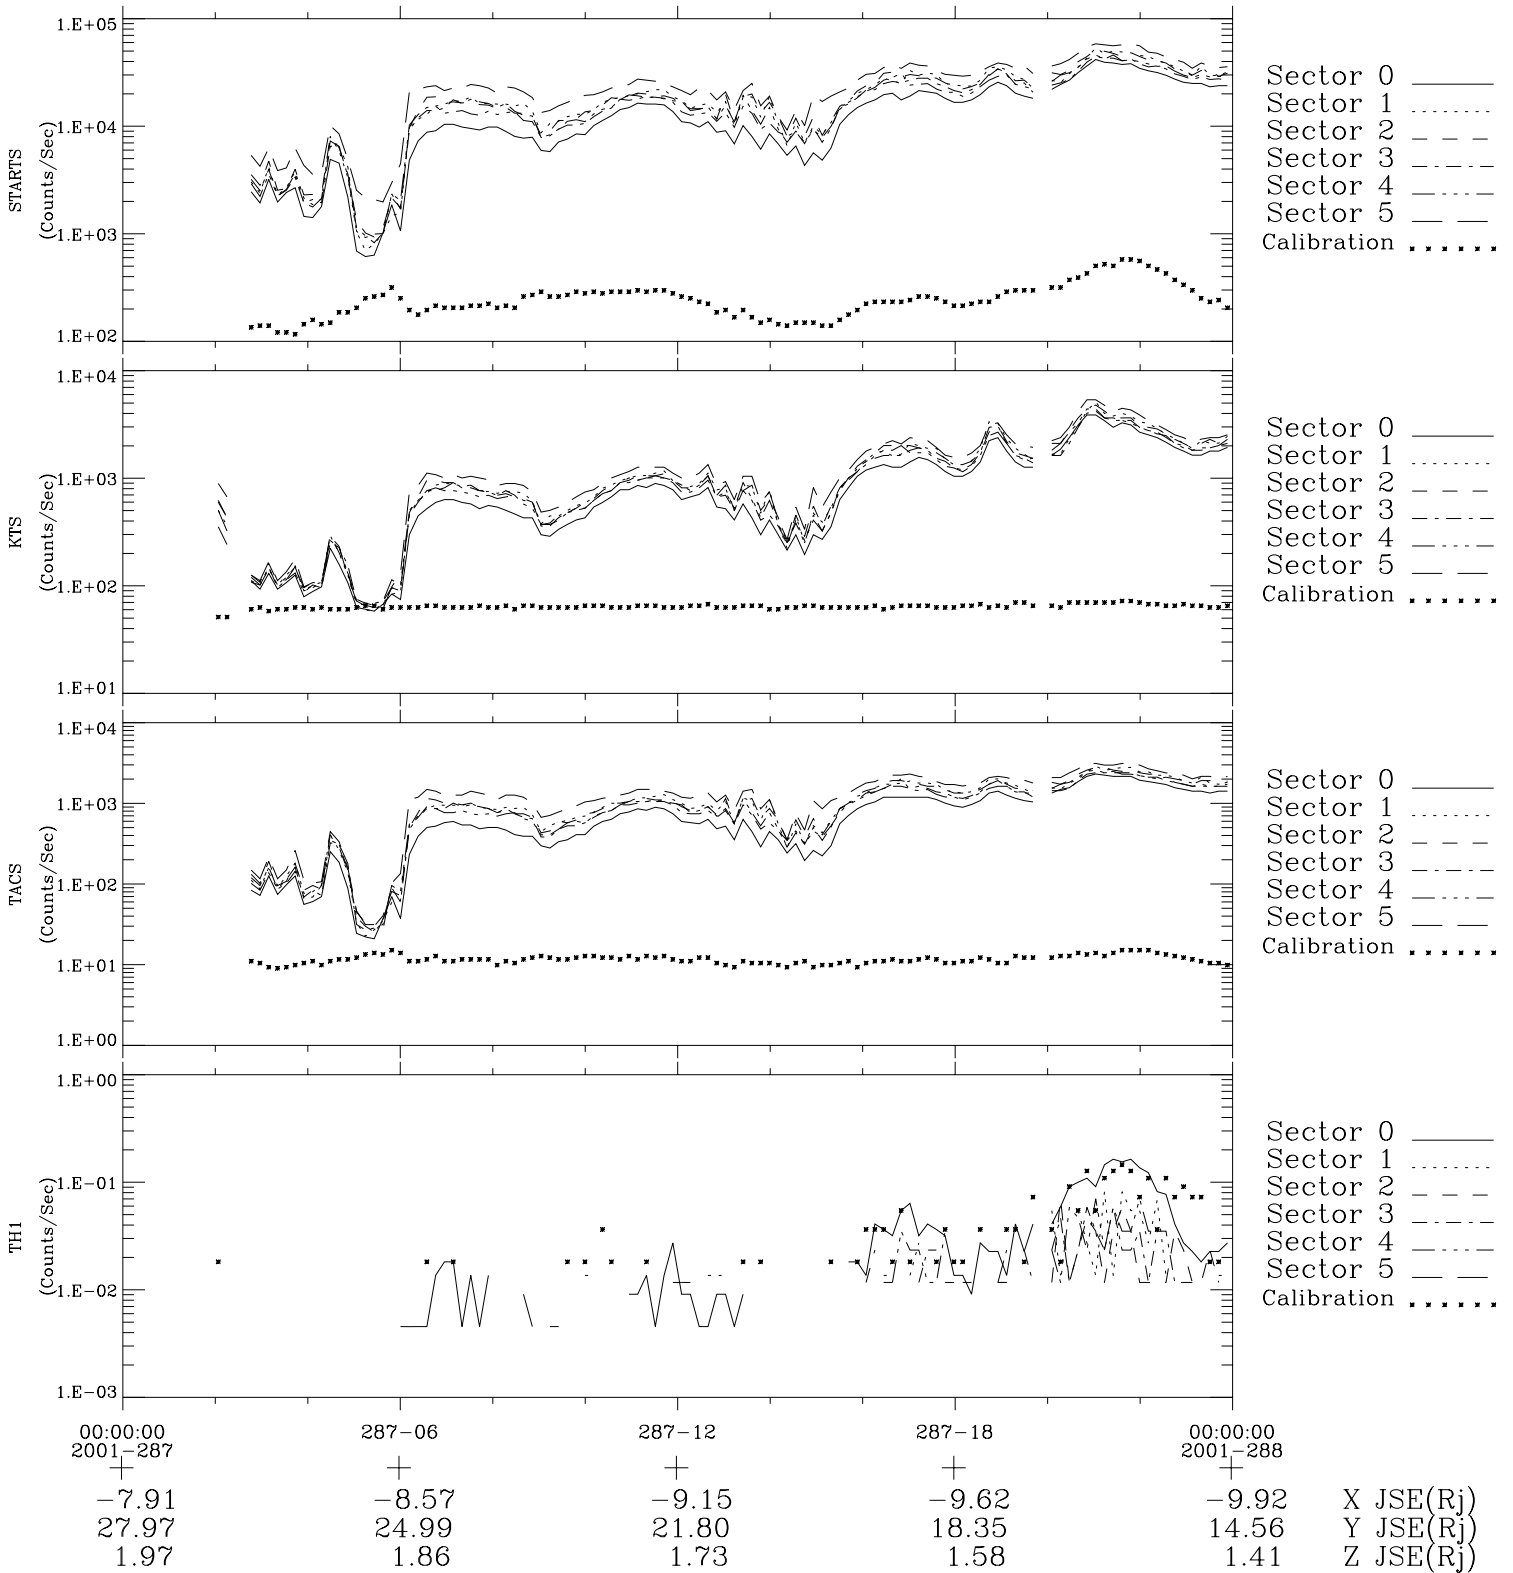

Galileo EPD Real-Time Six-Sector 01287

Software Version: RTLINE_R6 V 1.20
Data Production: 01-10-01
Plot Production: Thu Nov 1 06:23:06 2001

◇ = Jupiter look direction
□ = Corotation look direction