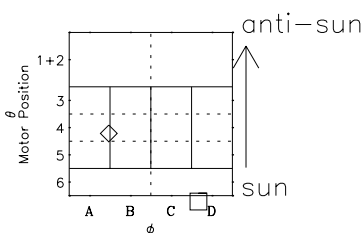

Galileo EPD Real-Time Six-Sector 01287

Software Version: RTLINE_R6 V 1.20
Data Production: 01-10-01
Plot Production: Thu Nov 1 06:23:04 2001

◇ = Jupiter look direction
□ = Corotation look direction