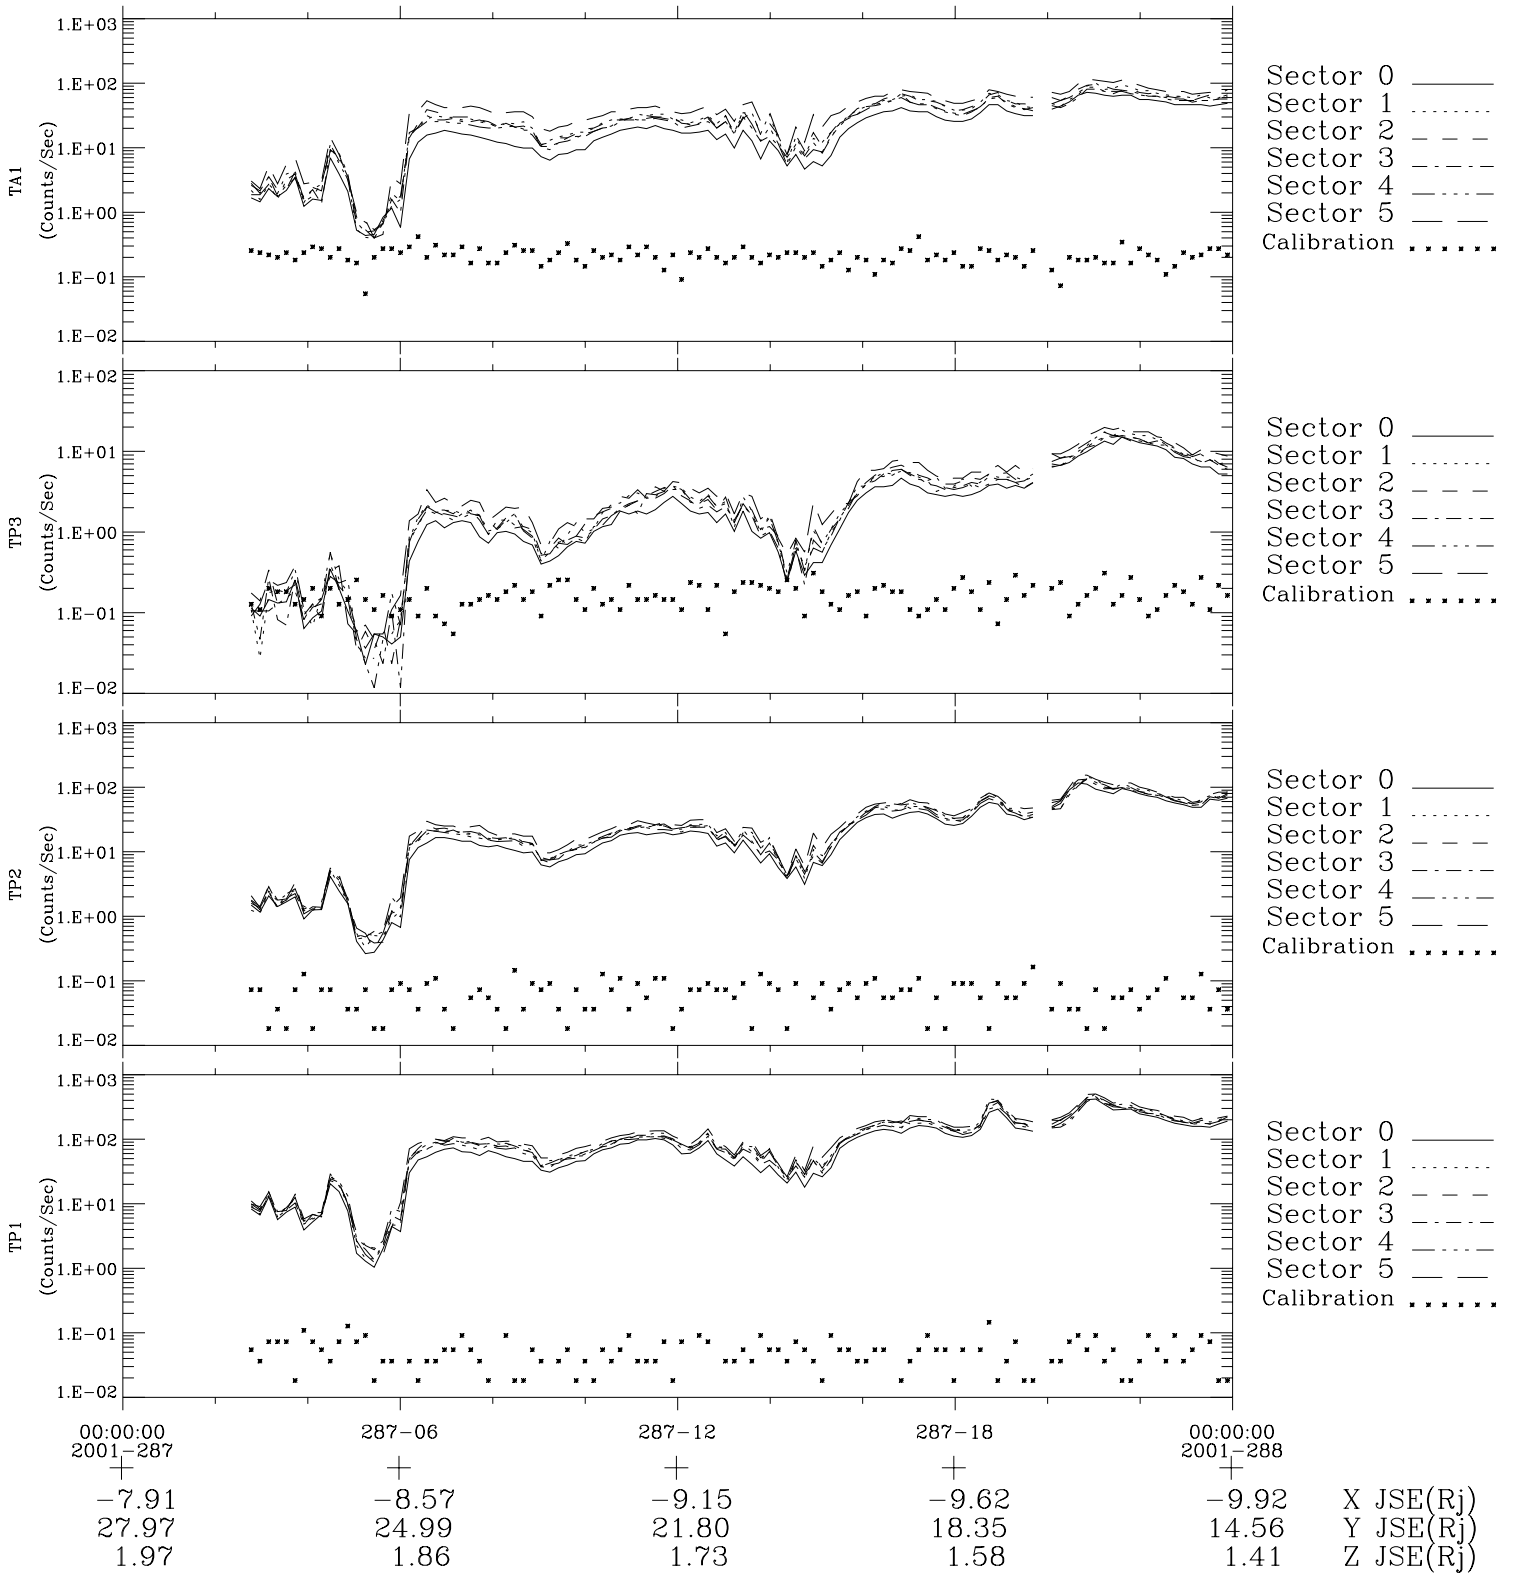

Galileo EPD Real-Time Six-Sector 01287

Software Version: RTLINE_R6 V 1.20
Data Production: 01-10-01
Plot Production: Thu Nov 1 06:23:04 2001

◇ = Jupiter look direction
□ = Corotation look direction