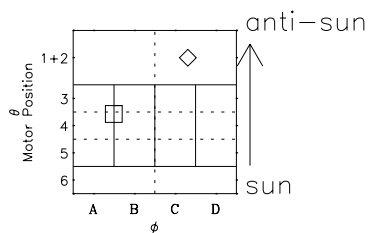

# Galileo EPD Real-Time Omni 01219

Software Version: RTLINE\_OMNI V 1.20  
Data Production: 25-08-01  
Plot Production: Tue Sep 25 06:57:17 2001

- ◇ = Jupiter look direction
- = Corotation look direction