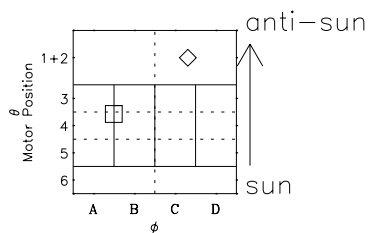

# Galileo EPD Real-Time Omni 01219

Software Version: RTLINE\_OMNI V 1.20  
Data Production: 25-08-01  
Plot Production: Tue Sep 25 06:57:17 2001

◇ = Jupiter look direction  
□ = Corotation look direction