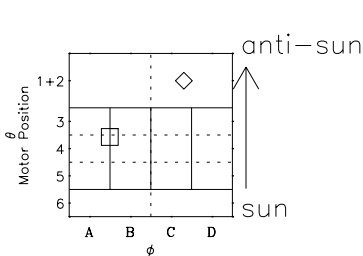

Galileo EPD Real-Time Six-Sector 01219

Software Version: RTLINE_R6 V 1.20
Data Production: 25-08-01
Plot Production: Tue Sep 25 06:57:21 2001

◇ = Jupiter look direction
□ = Corotation look direction