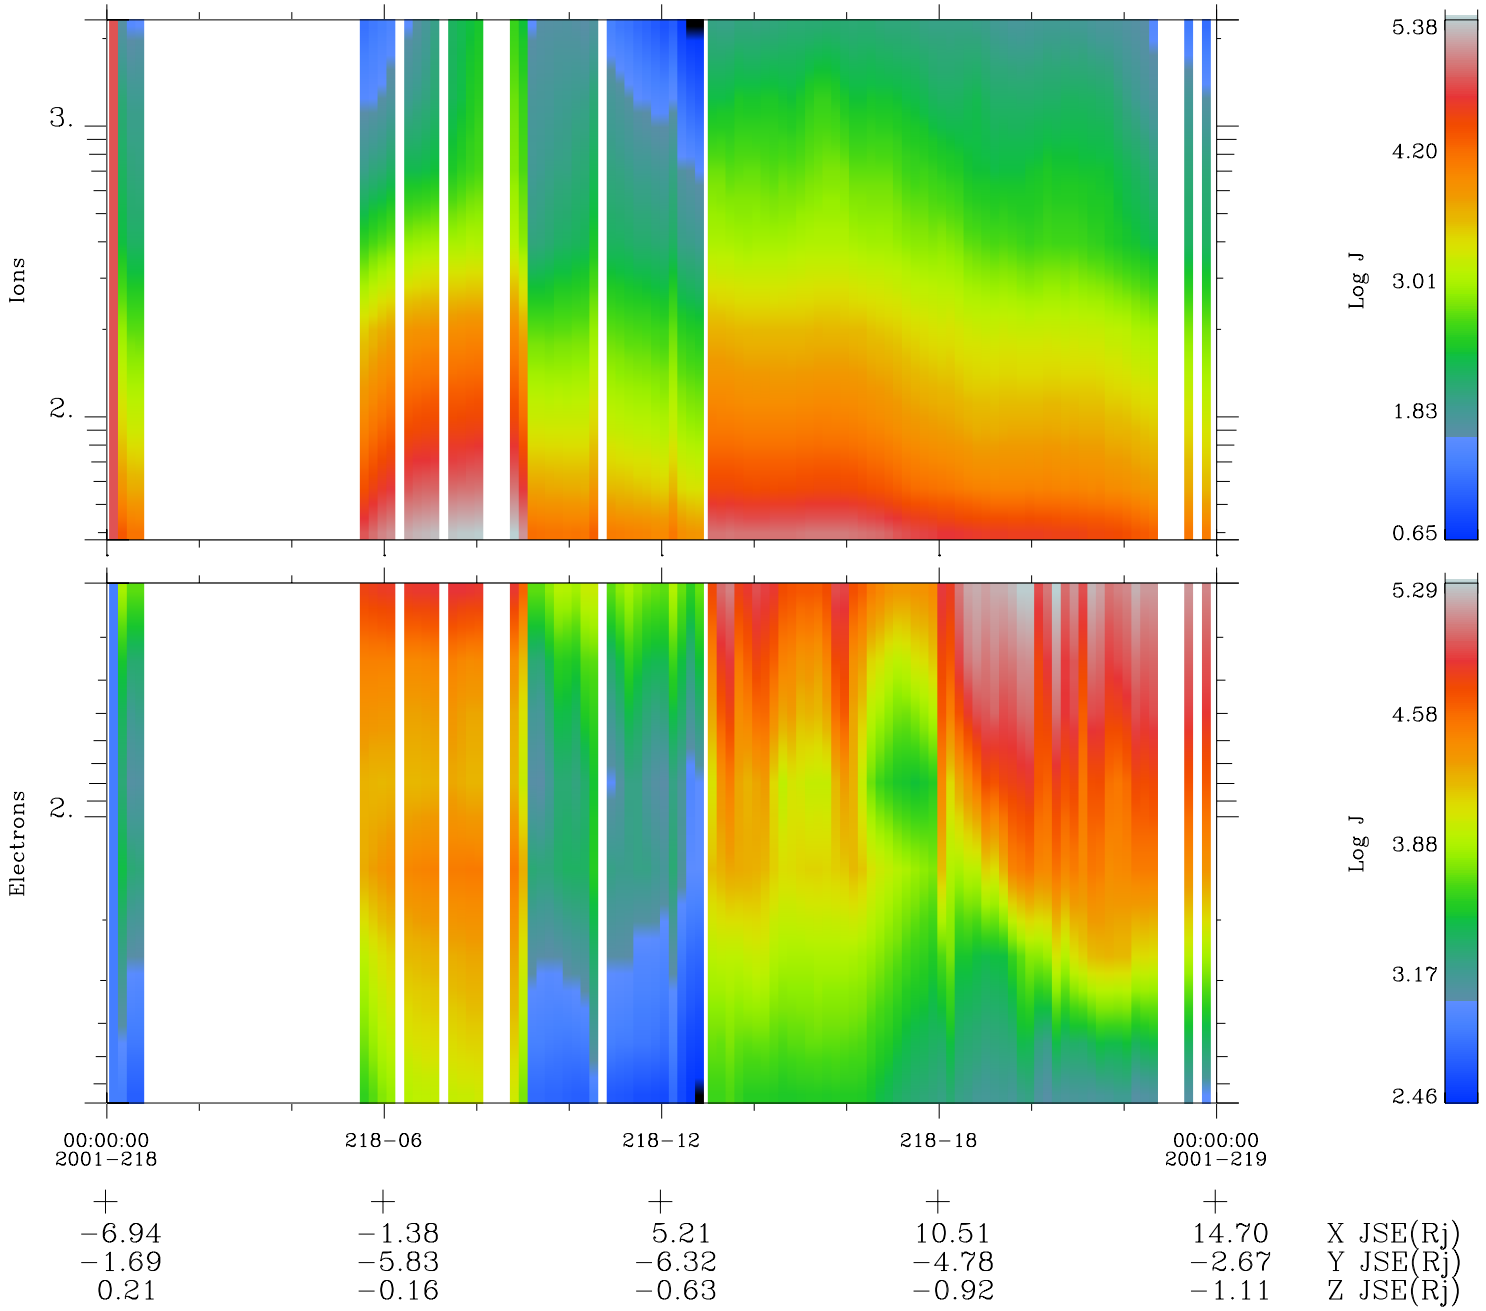

# Galileo EPD Real Time Omni Spectrum 01218

Software Version: RTSPEC\_OMNI V 1.20  
 Data Production: 25-08-01  
 Plot Production: Tue Sep 25 06:43:40 2001  
 Color File: wondr3  
 Geofactor File: 1.1

◇ = Jupiter look direction  
 □ = Corotation look direction