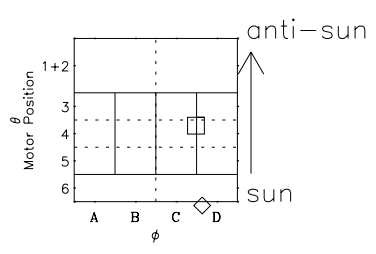

# Galileo EPD Real Time Omni Spectrum 01218

Software Version: RTSPEC\_OMNI V 1.20  
 Data Production: 25-08-01  
 Plot Production: Tue Sep 25 06:43:40 2001  
 Color File: wondr3  
 Geofactor File: 1.1

◇ = Jupiter look direction  
 □ = Corotation look direction