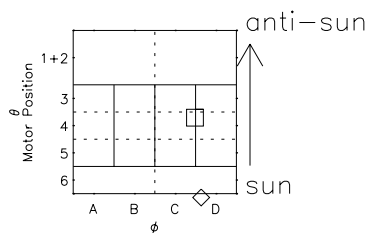

Galileo EPD Real Time R6 Electrons Spectra 01218

Software Version: RTSPEC_R6 V 1.20
 Data Production: 25-08-01
 Plot Production: Tue Sep 25 06:43:34 2001
 Color File: wondr3
 Geofactor File: 1.1

◇ = Jupiter look direction
 □ = Corotation look direction