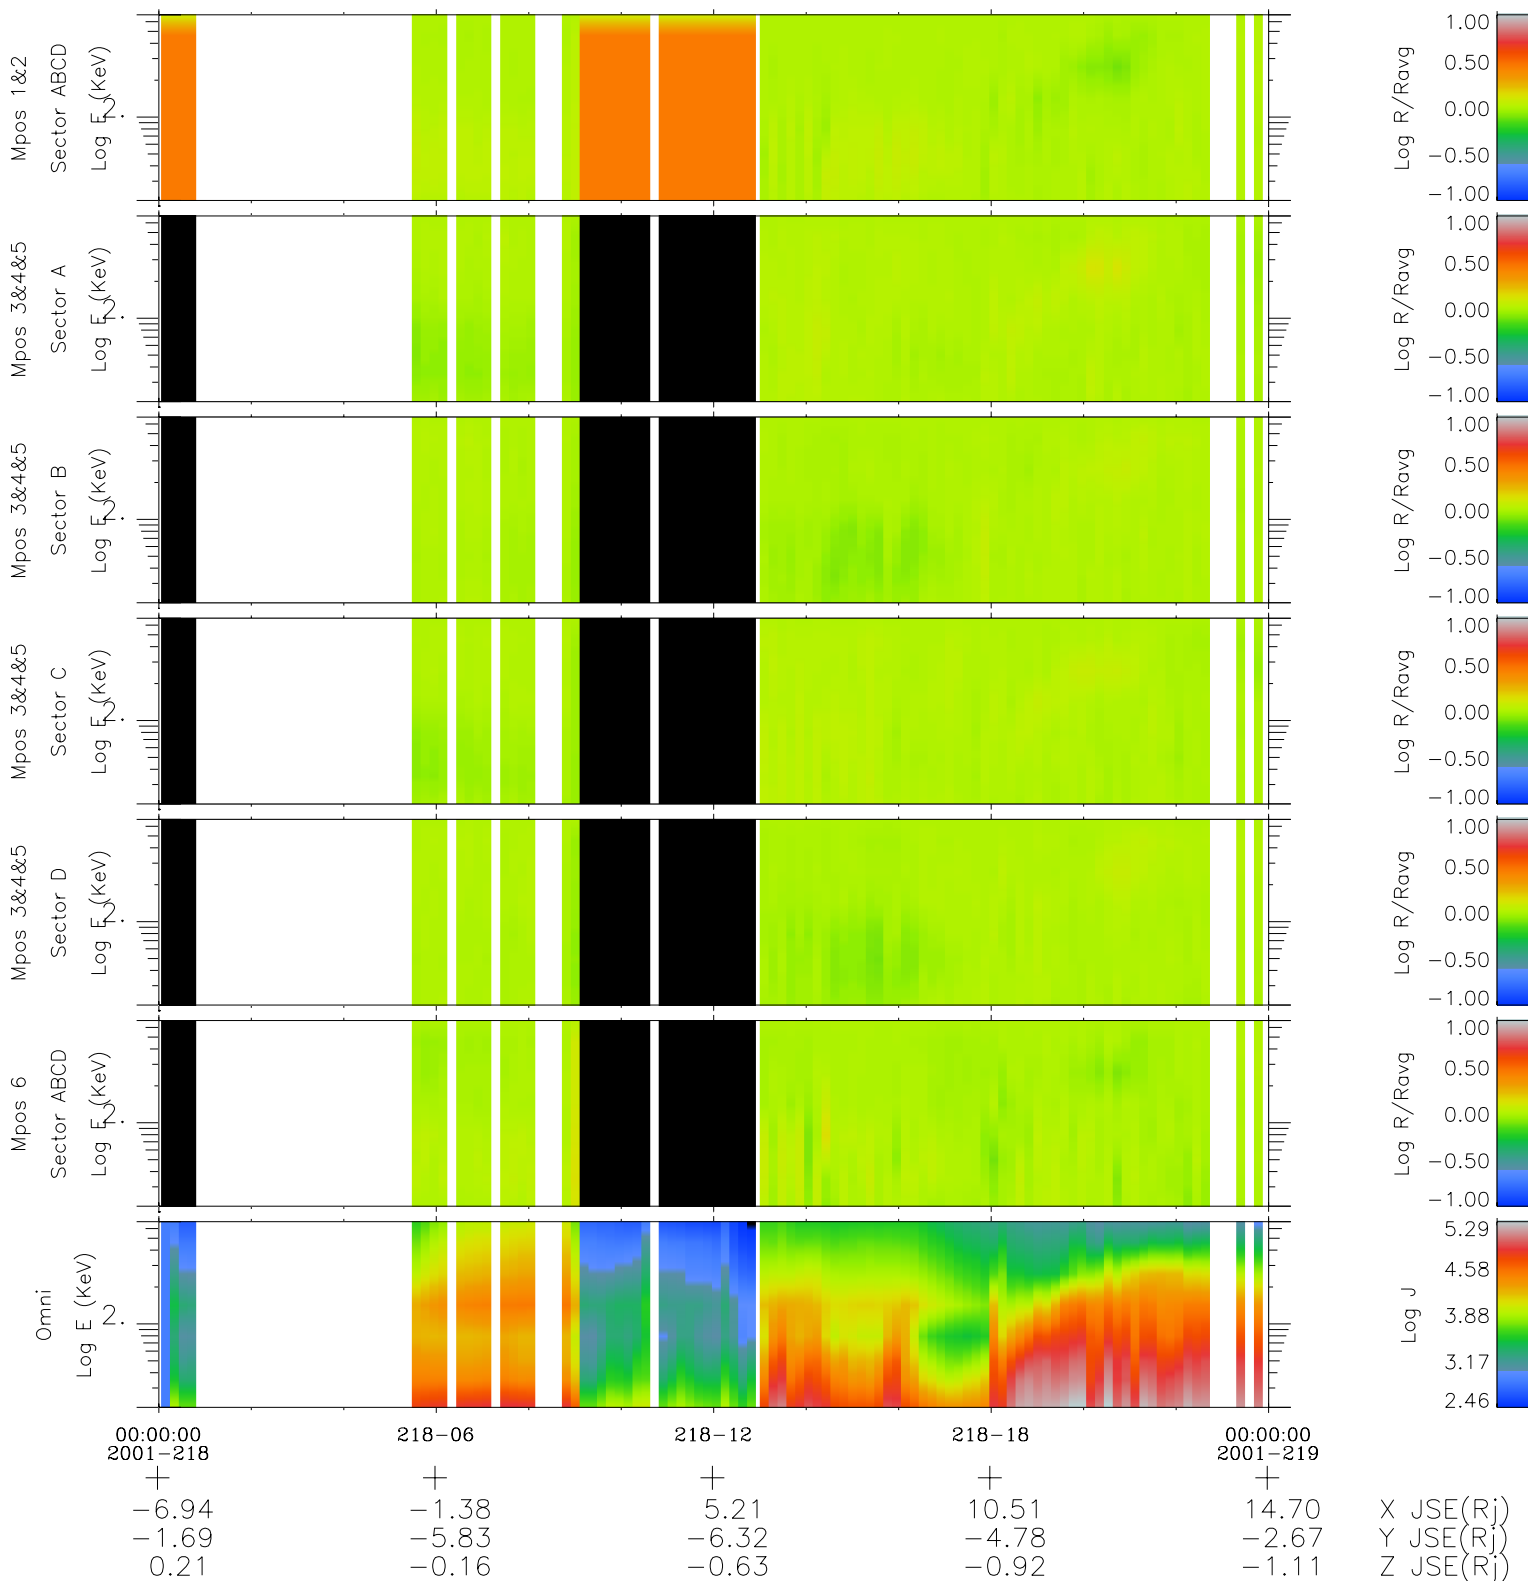

Galileo EPD Real Time R6 Electrons Spectra 01218

Software Version: RTSPEC_R6 V 1.20
 Data Production: 25-08-01
 Plot Production: Tue Sep 25 06:43:34 2001
 Color File: wondr3
 Geofactor File: 1.1

◇ = Jupiter look direction
 □ = Corotation look direction