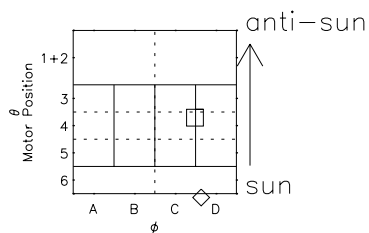

Galileo EPD Real Time R6 Ions Spectra 01218

Software Version: RTSPEC_R6 V 1.20
 Data Production: 25-08-01
 Plot Production: Tue Sep 25 06:43:29 2001
 Color File: wondr3
 Geofactor File: 1.1

- ◇ = Jupiter look direction
- = Corotation look direction