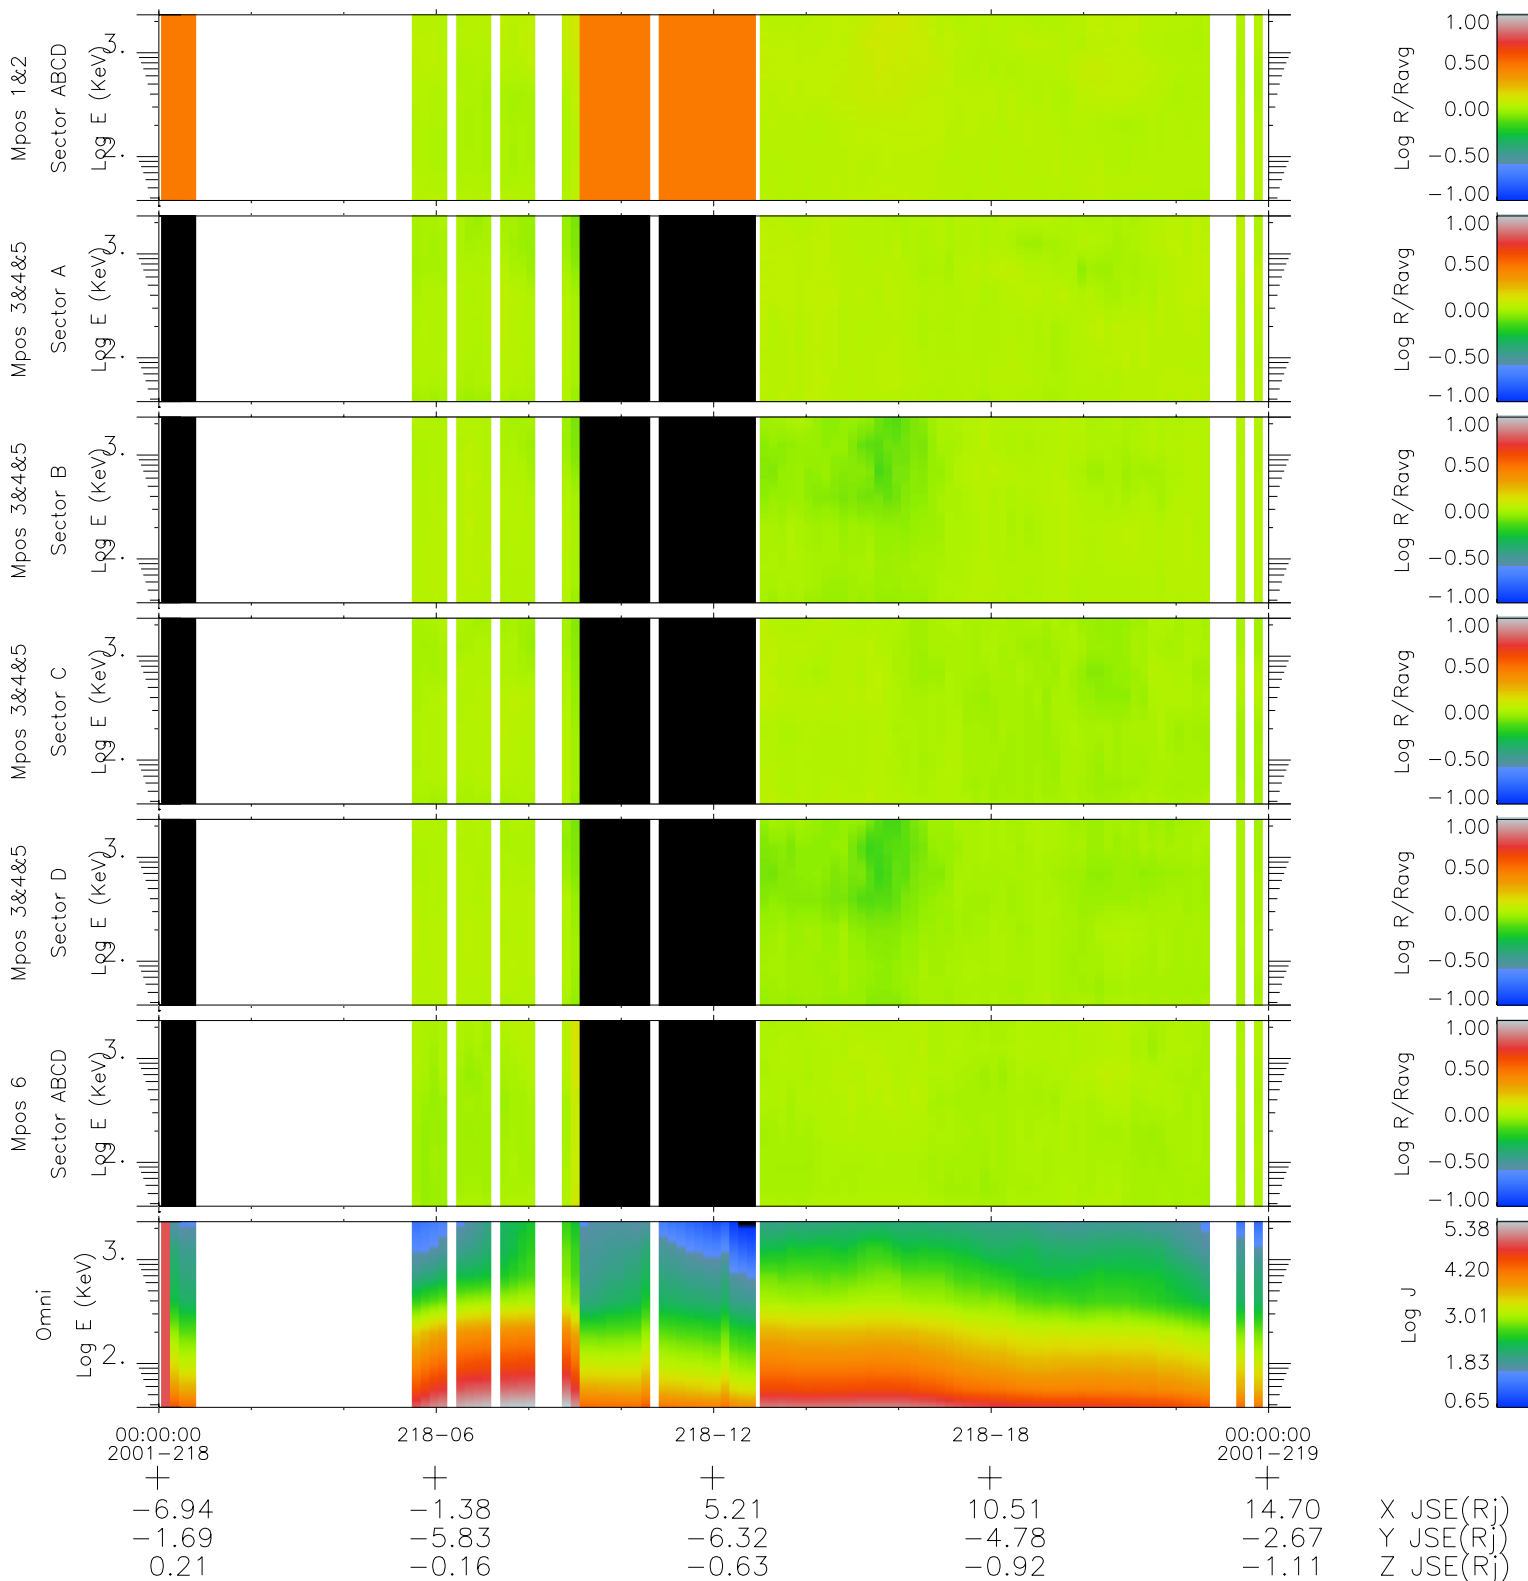

Galileo EPD Real Time R6 Ions Spectra 01218

Software Version: RTSPEC_R6 V 1.20
 Data Production: 25-08-01
 Plot Production: Tue Sep 25 06:43:29 2001
 Color File: wondr3
 Geofactor File: 1.1

- ◇ = Jupiter look direction
- = Corotation look direction