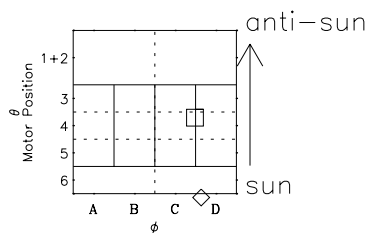

# Galileo EPD Real-Time Omni 01218

Software Version: RTLINE\_OMNI V 1.20  
Data Production: 25-08-01  
Plot Production: Tue Sep 25 06:45:07 2001

- ◇ = Jupiter look direction
- = Corotation look direction