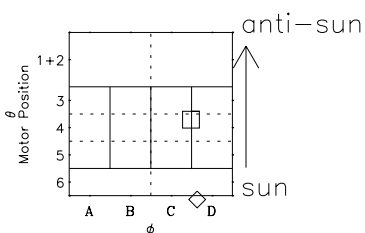

Galileo EPD Real-Time Six-Sector 01218

Software Version: RTLINE_R6 V 1.20
Data Production: 25-08-01
Plot Production: Tue Sep 25 06:45:13 2001

◇ = Jupiter look direction
□ = Corotation look direction