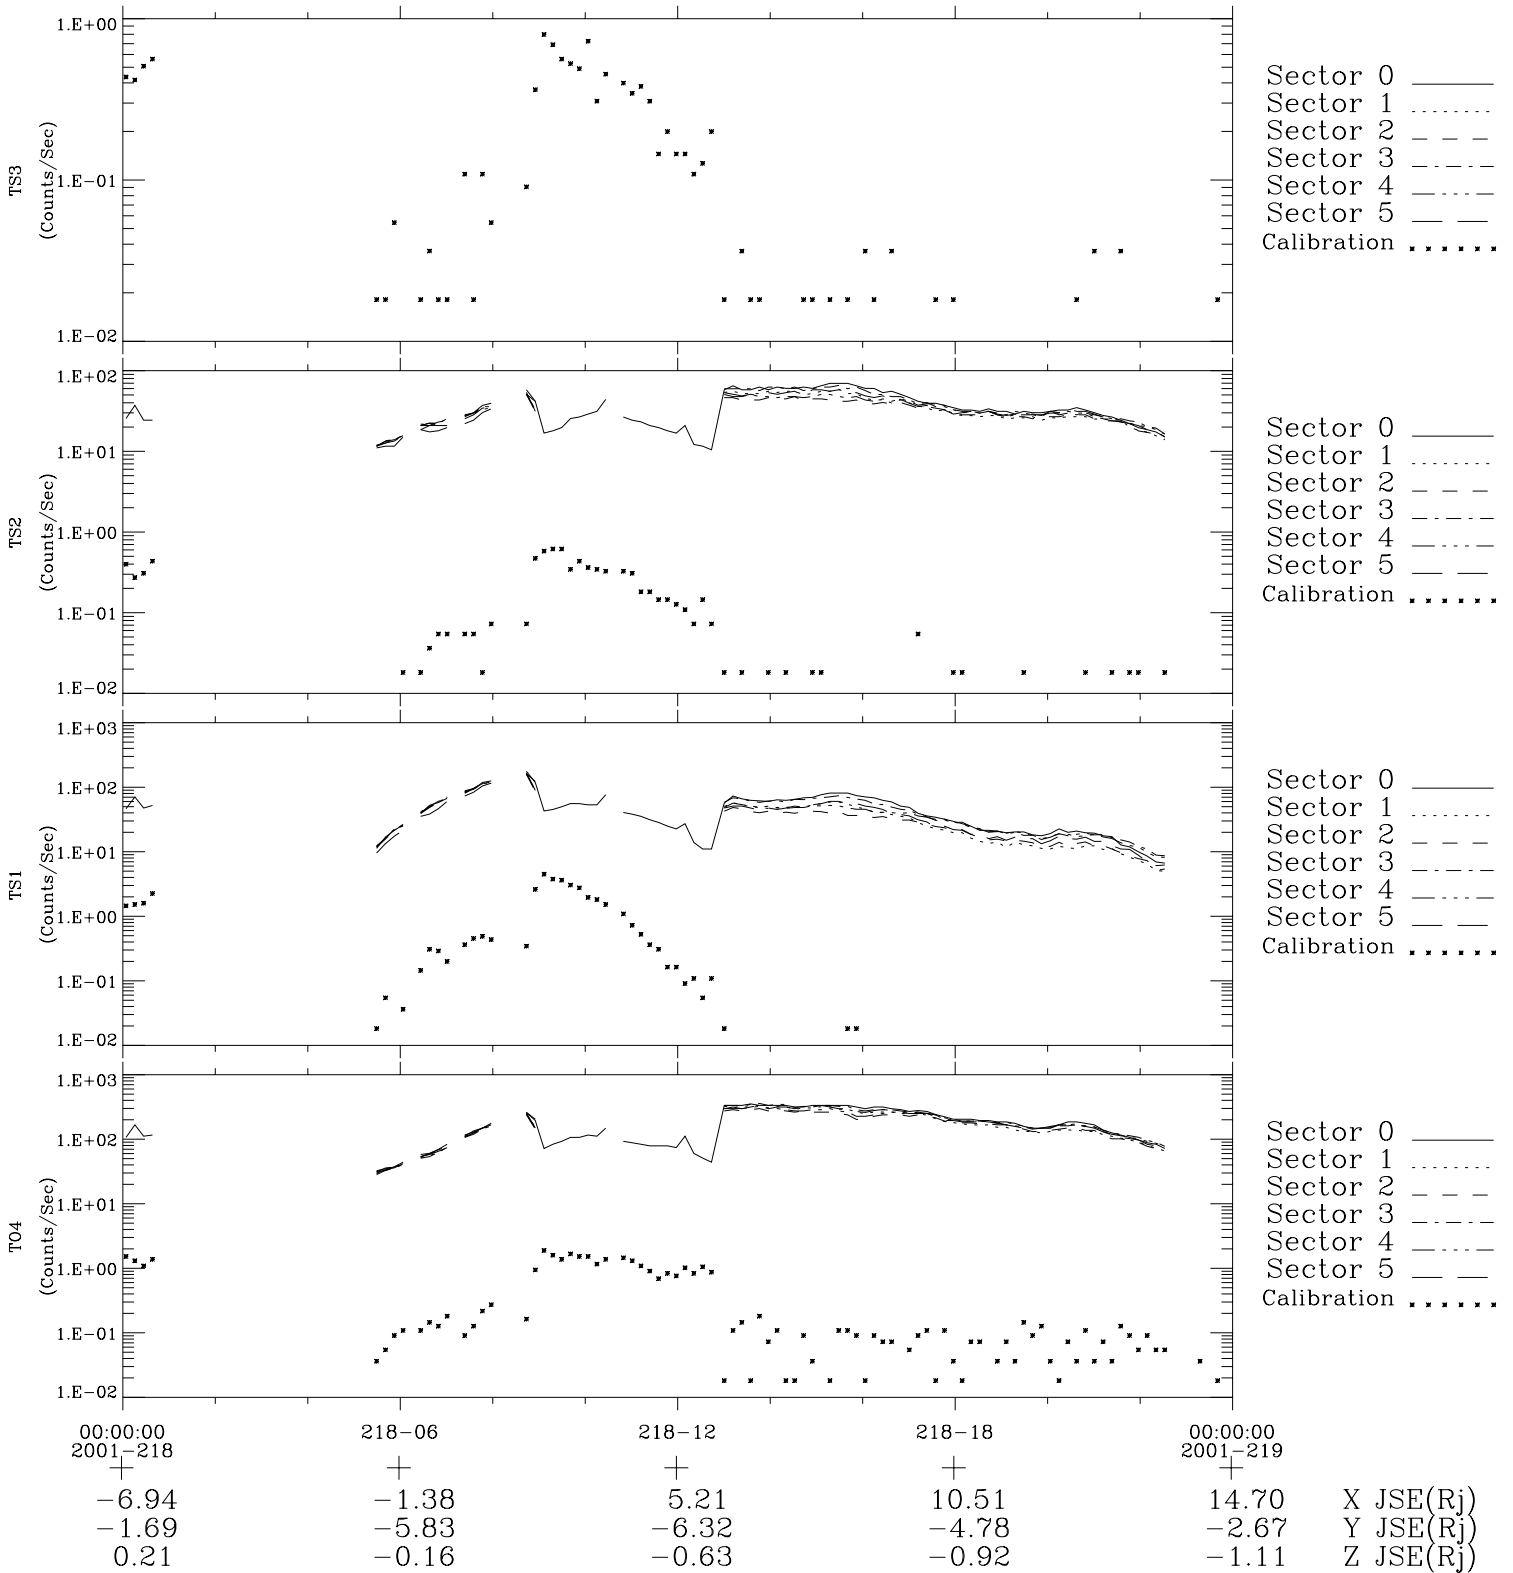

# Galileo EPD Real-Time Six-Sector 01218

Software Version: RTLINE\_R6 V 1.20  
Data Production: 25-08-01  
Plot Production: Tue Sep 25 06:45:12 2001

◇ = Jupiter look direction  
□ = Corotation look direction