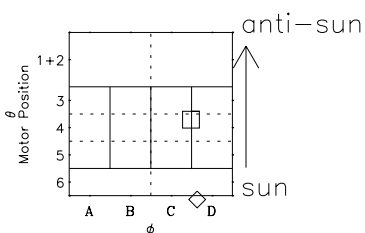

# Galileo EPD Real-Time Six-Sector 01218

Software Version: RTLINE\_R6 V 1.20  
Data Production: 25-08-01  
Plot Production: Tue Sep 25 06:45:12 2001

◇ = Jupiter look direction  
□ = Corotation look direction