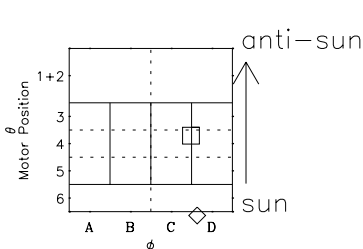

# Galileo EPD Real-Time Six-Sector 01218

Software Version: RTLINE\_R6 V 1.20  
Data Production: 25-08-01  
Plot Production: Tue Sep 25 06:45:12 2001

◇ = Jupiter look direction  
□ = Corotation look direction