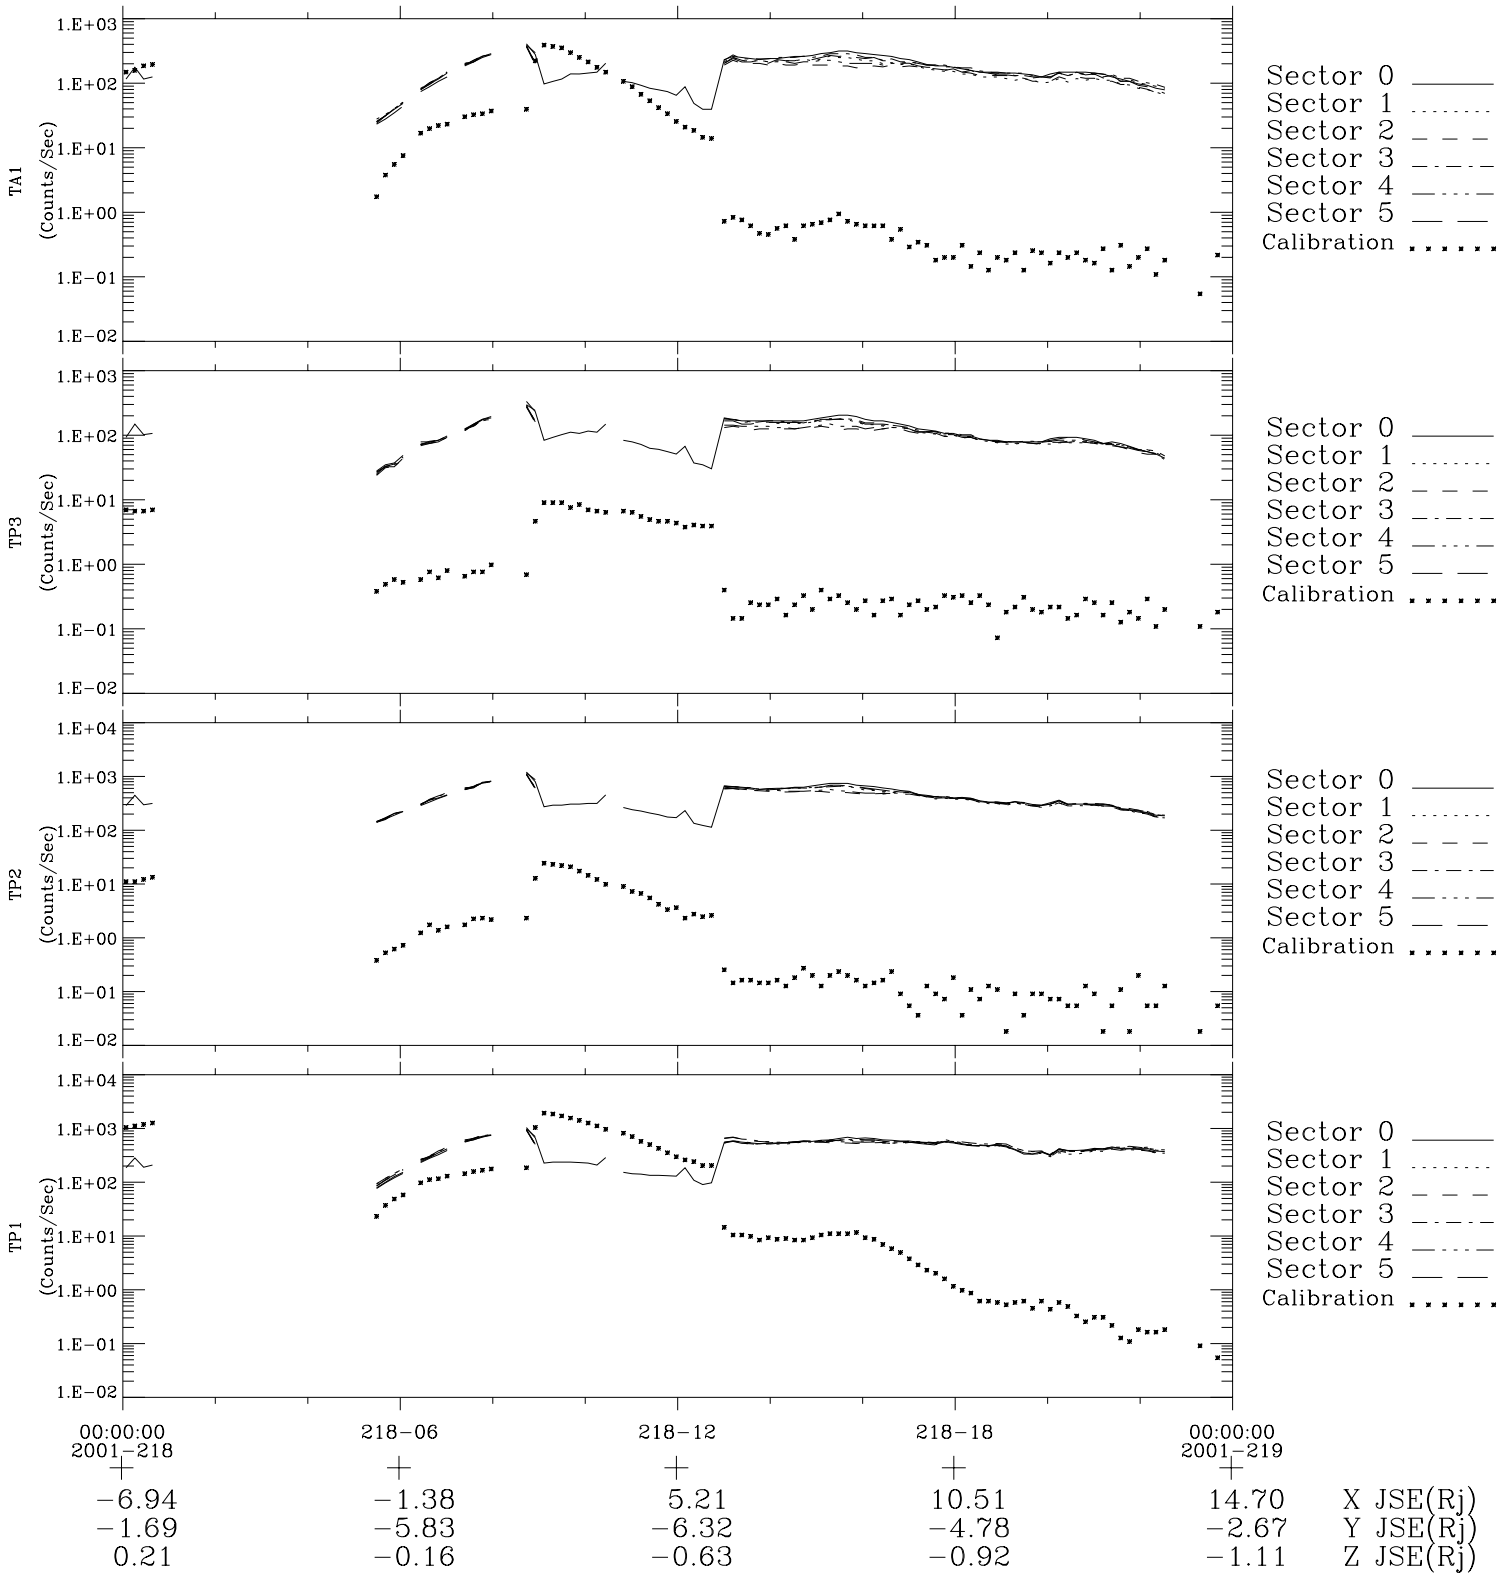

Galileo EPD Real-Time Six-Sector 01218

Software Version: RTLINE_R6 V 1.20
Data Production: 25-08-01
Plot Production: Tue Sep 25 06:45:11 2001

◇ = Jupiter look direction
□ = Corotation look direction