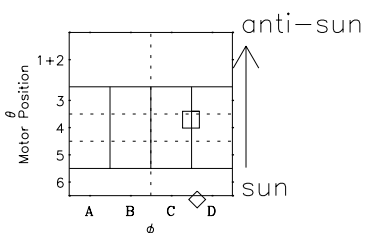

Galileo EPD Real-Time Six-Sector 01218

Software Version: RTLINE_R6 V 1.20
Data Production: 25-08-01
Plot Production: Tue Sep 25 06:45:11 2001

◇ = Jupiter look direction
□ = Corotation look direction