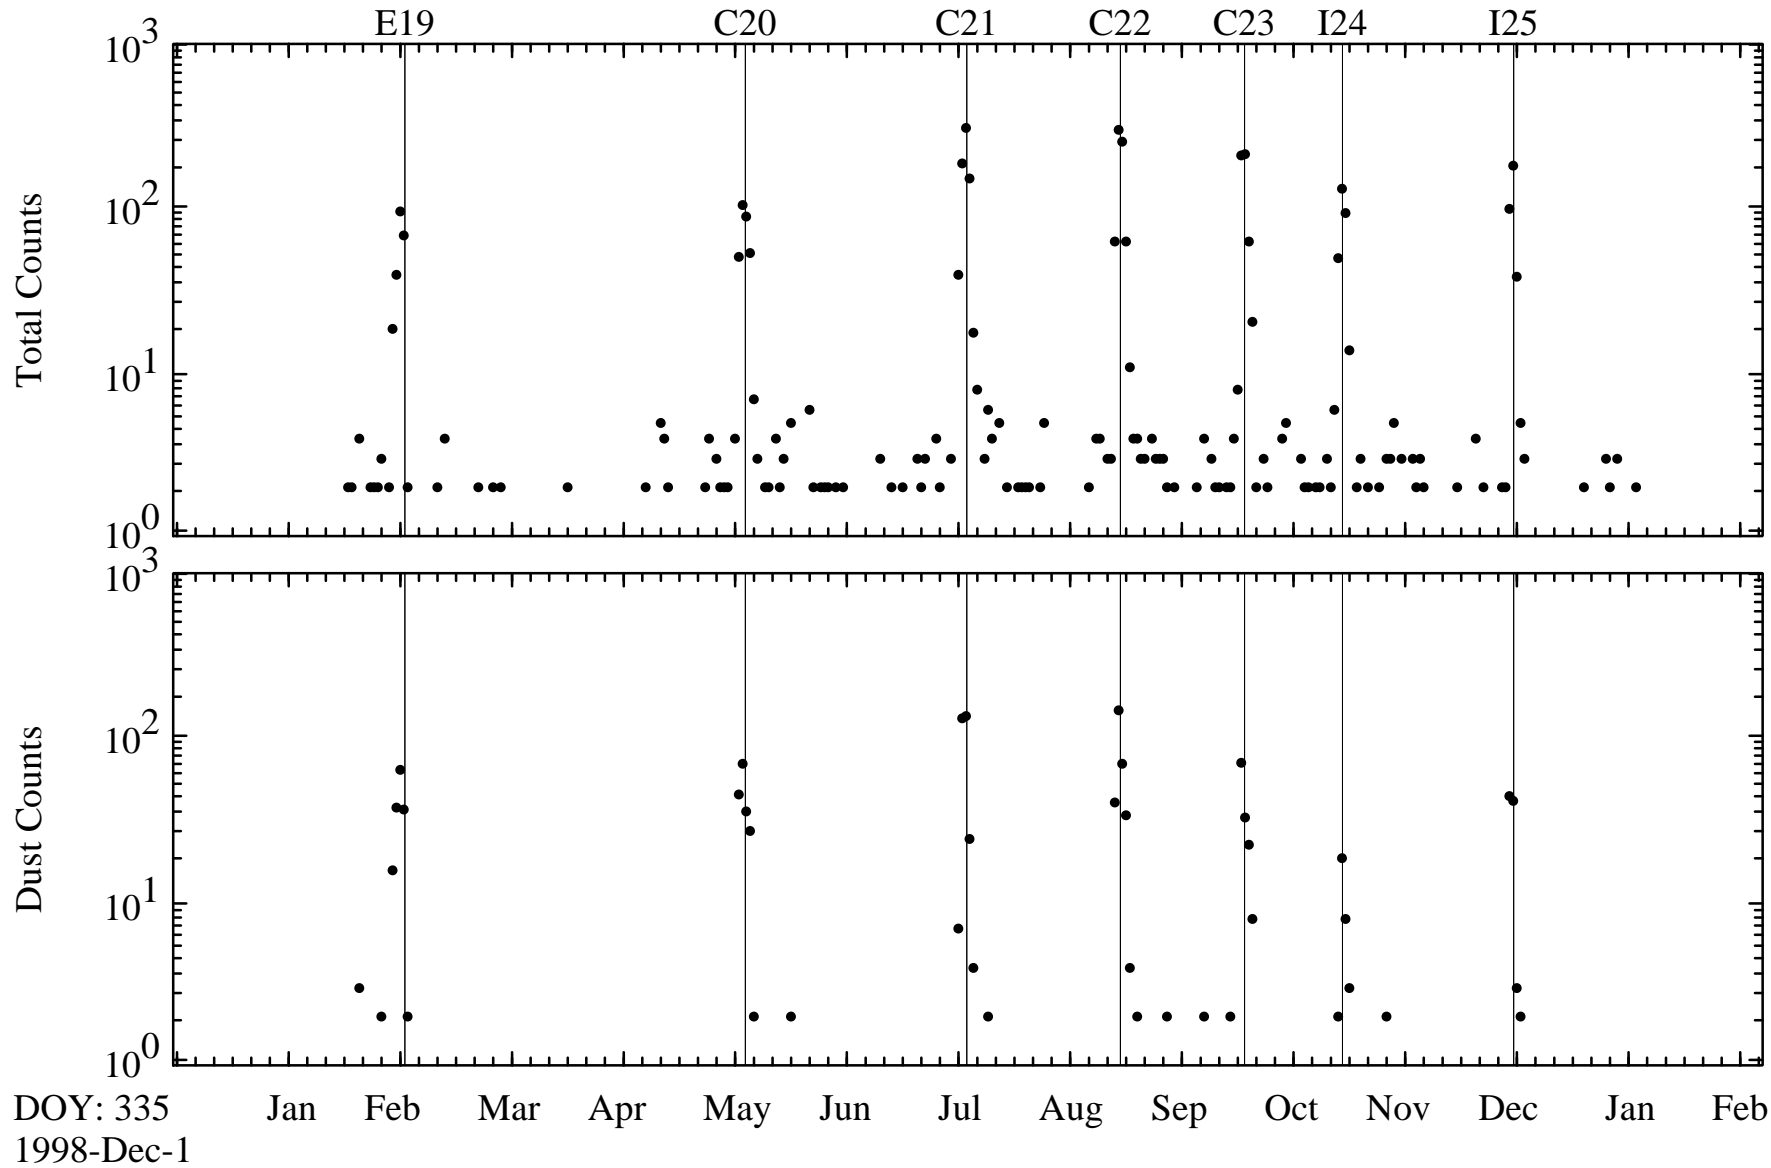

1999 Post Jupiter Total and Dust Counts vs. Time

* Markers appear at Orbit Periapsis Times