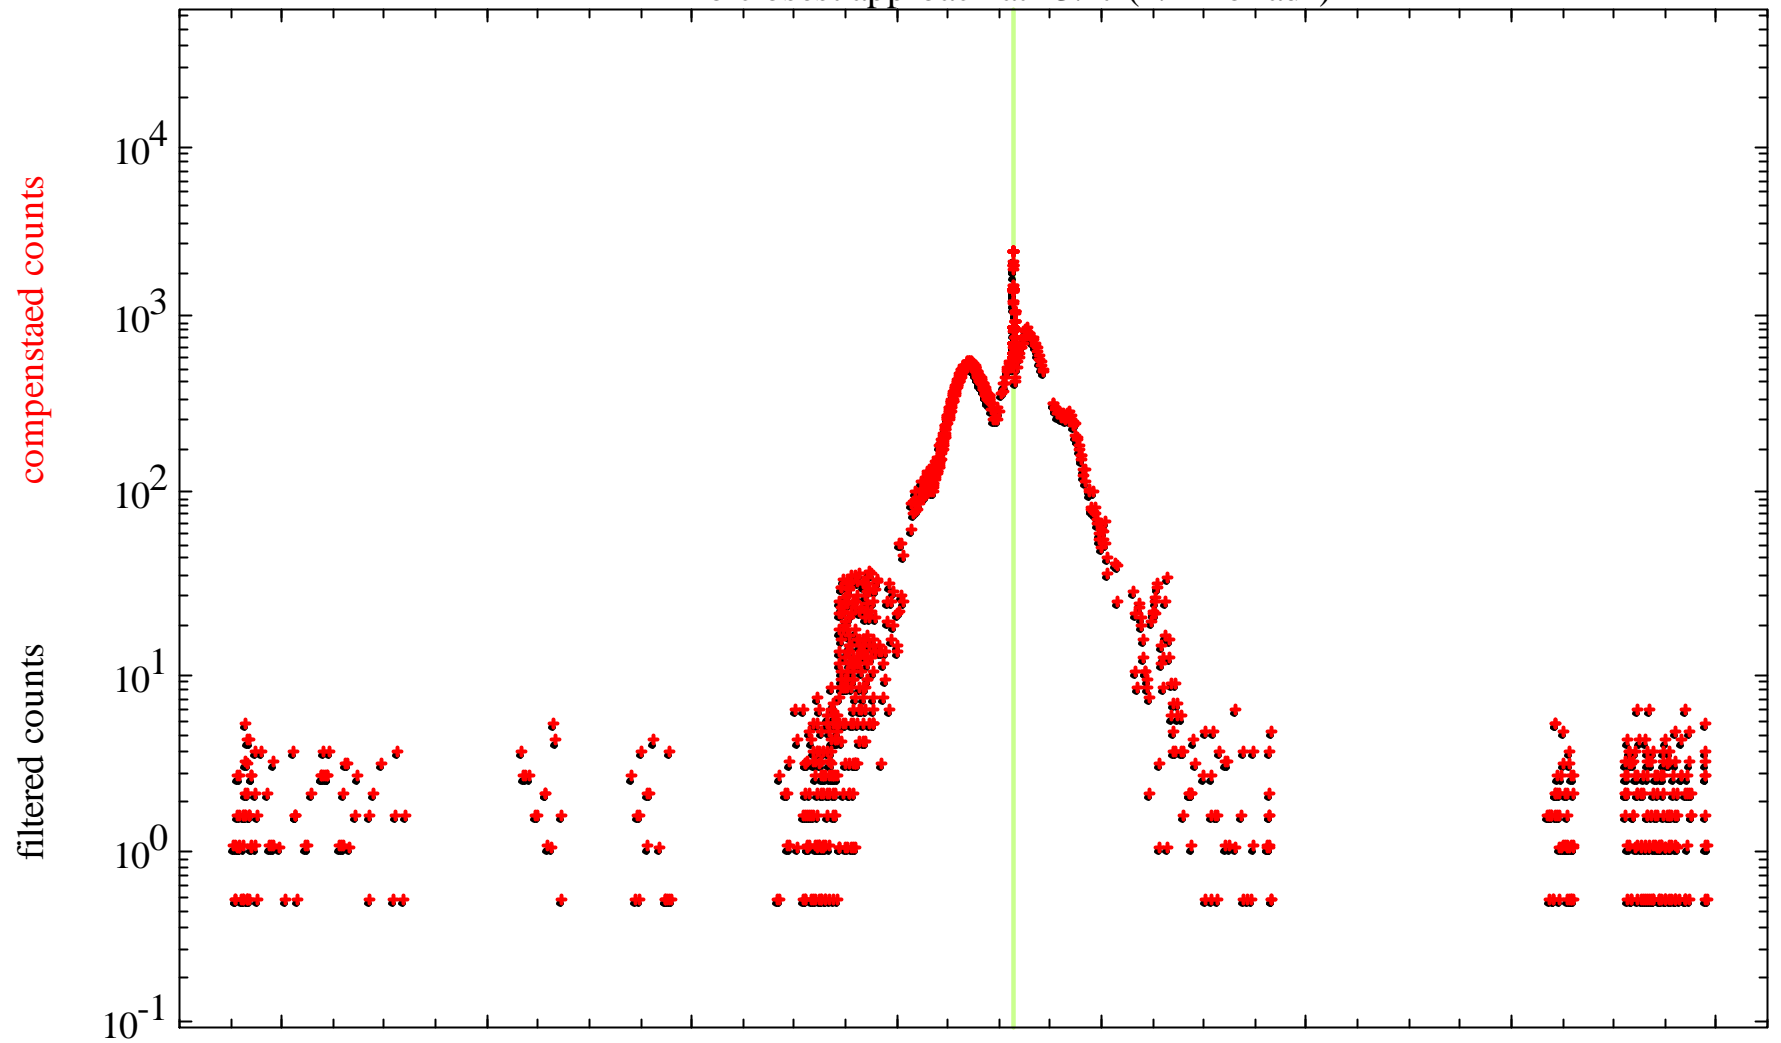

Io 27 orbit Star Scanner data

Io closest approach at 13:47 (1.11 Io radii)

	00:00	00:00	00:00	00:00	00:00	00:00	00:00	00:00
DOY: 49								
2000-Feb-18								
L	43.00	31.96	25.18	11.45	10.82	22.03	36.36	43.98
Jupiter Range	41.78	31.95	24.56	11.15	10.52	21.56	35.79	42.76
Magnetic Lat	-9.69	-0.89	9.07	-9.33	-9.57	-8.35	-7.15	-9.59