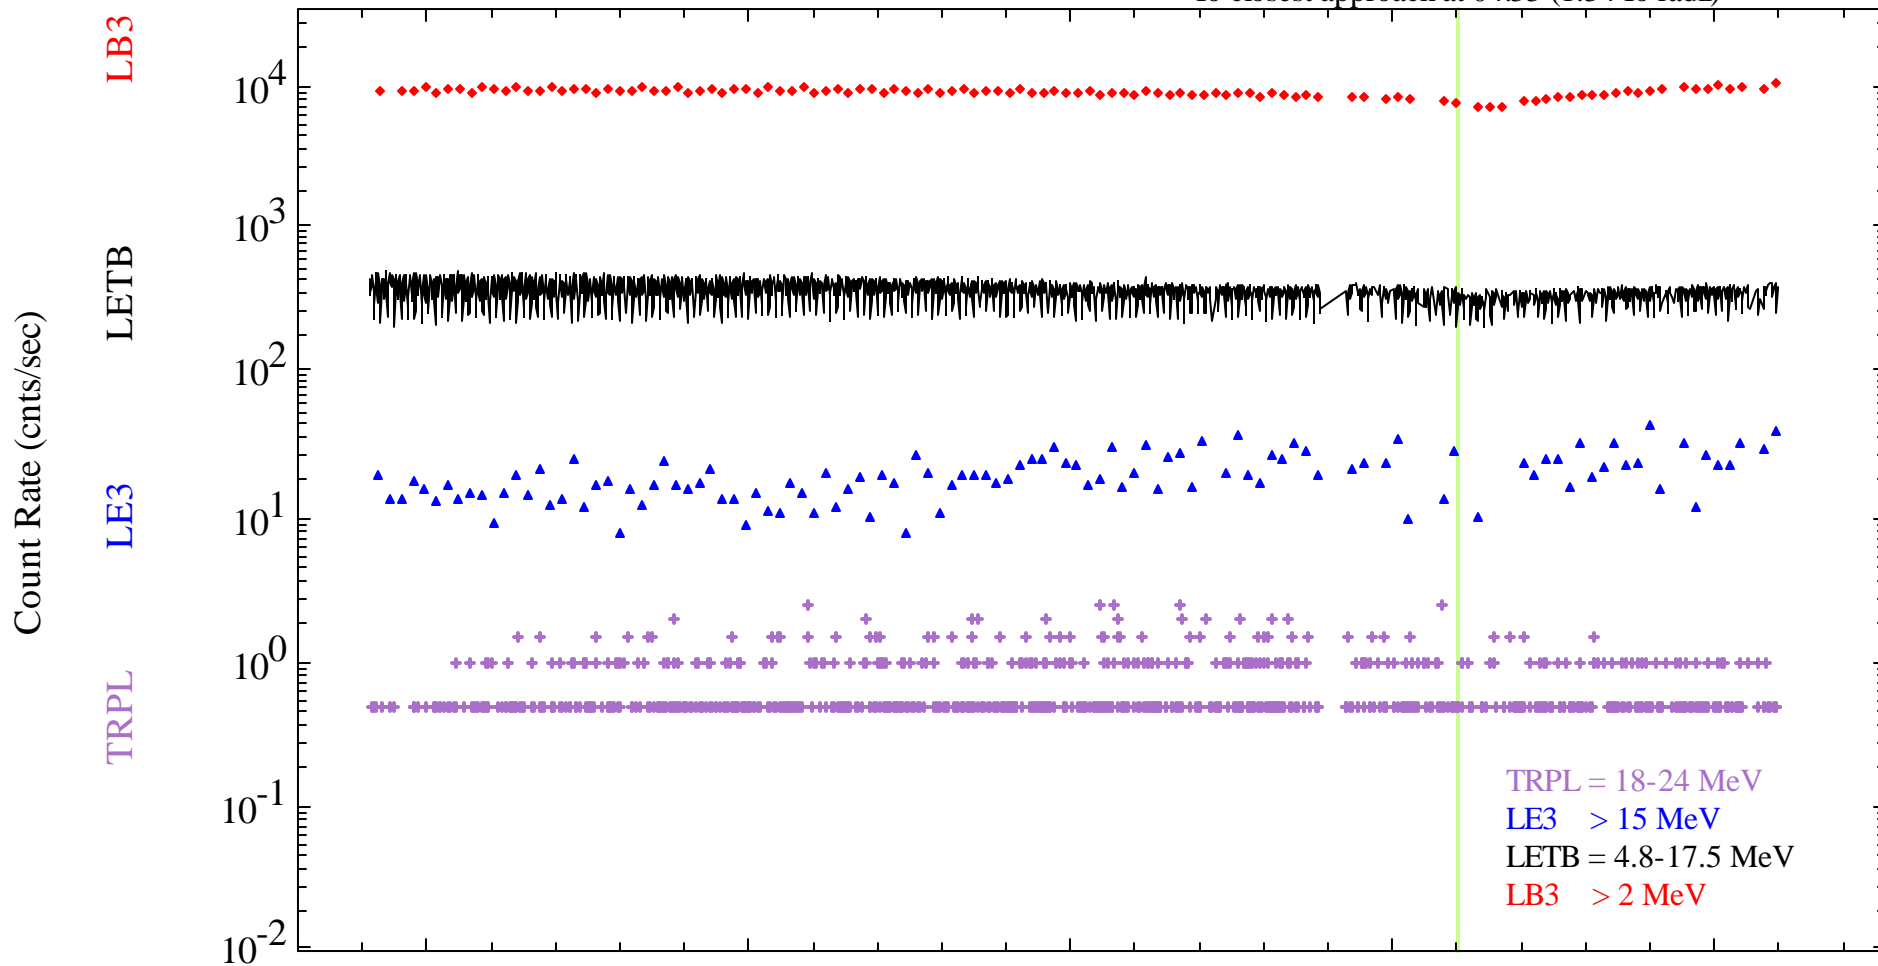

HIC data from orbit I24, Io encounter

Io closest approach at 04:33 (1.34 Io radii)

DOY: 284
1999-Oct-11

Jupiter Range	5.72	5.78	5.84	5.91	5.98
Io Range	8.70	8.70	4.89	1.56	3.40
Io LAT	0.35	0.35	0.92	3.75	1.85
Io ELON	57.40	57.40	62.56	104.79	202.53