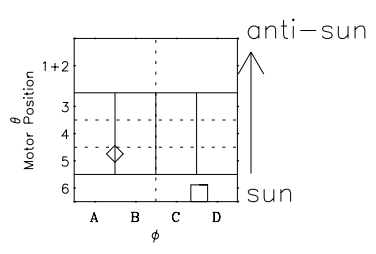

Galileo EPD Real Time Omni Spectrum 00351

Software Version: RTSPEC_OMNI V 1.20
 Data Production: 18-05-01
 Plot Production: Mon Sep 17 19:07:15 2001
 Color File: wondr3
 Geofactor File: 1.1

◇ = Jupiter look direction
 □ = Corotation look direction