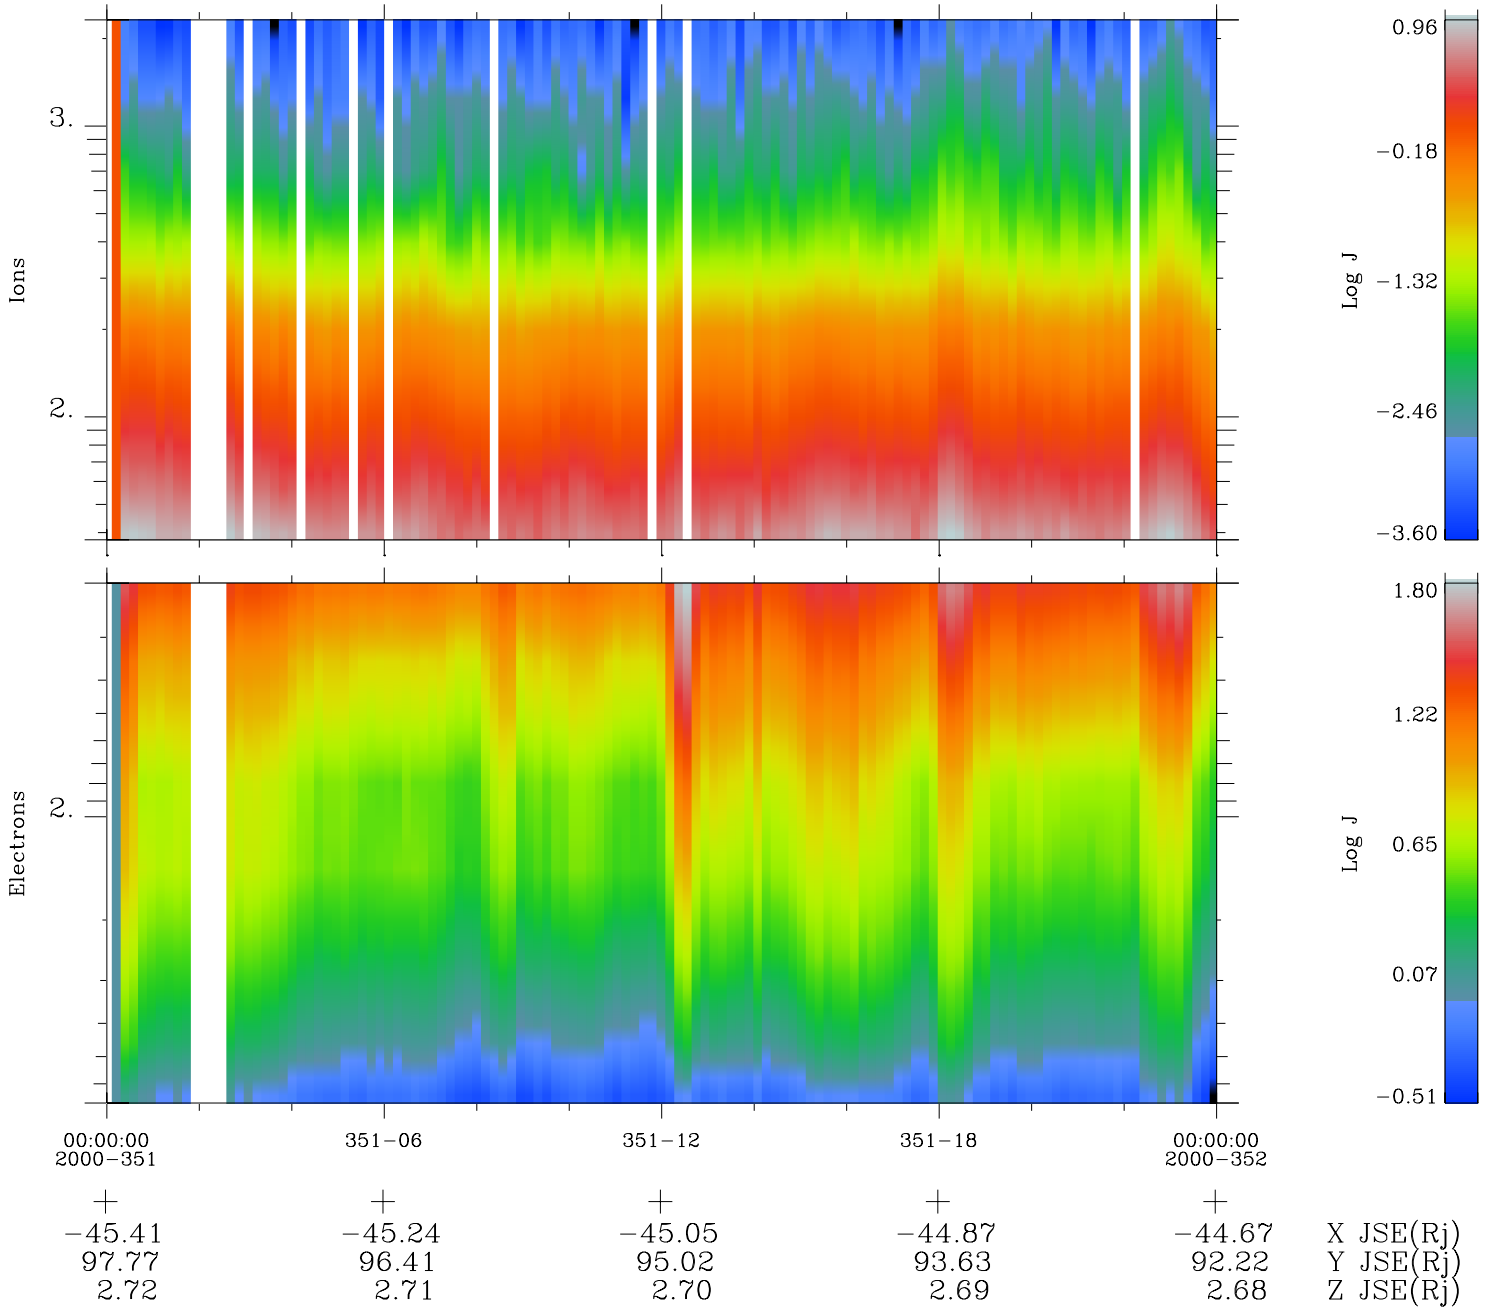

Galileo EPD Real Time Omni Spectrum 00351

Software Version: RTSPEC_OMNI V 1.20
 Data Production: 18-05-01
 Plot Production: Mon Sep 17 19:07:15 2001
 Color File: wondr3
 Geofactor File: 1.1

◇ = Jupiter look direction
 □ = Corotation look direction