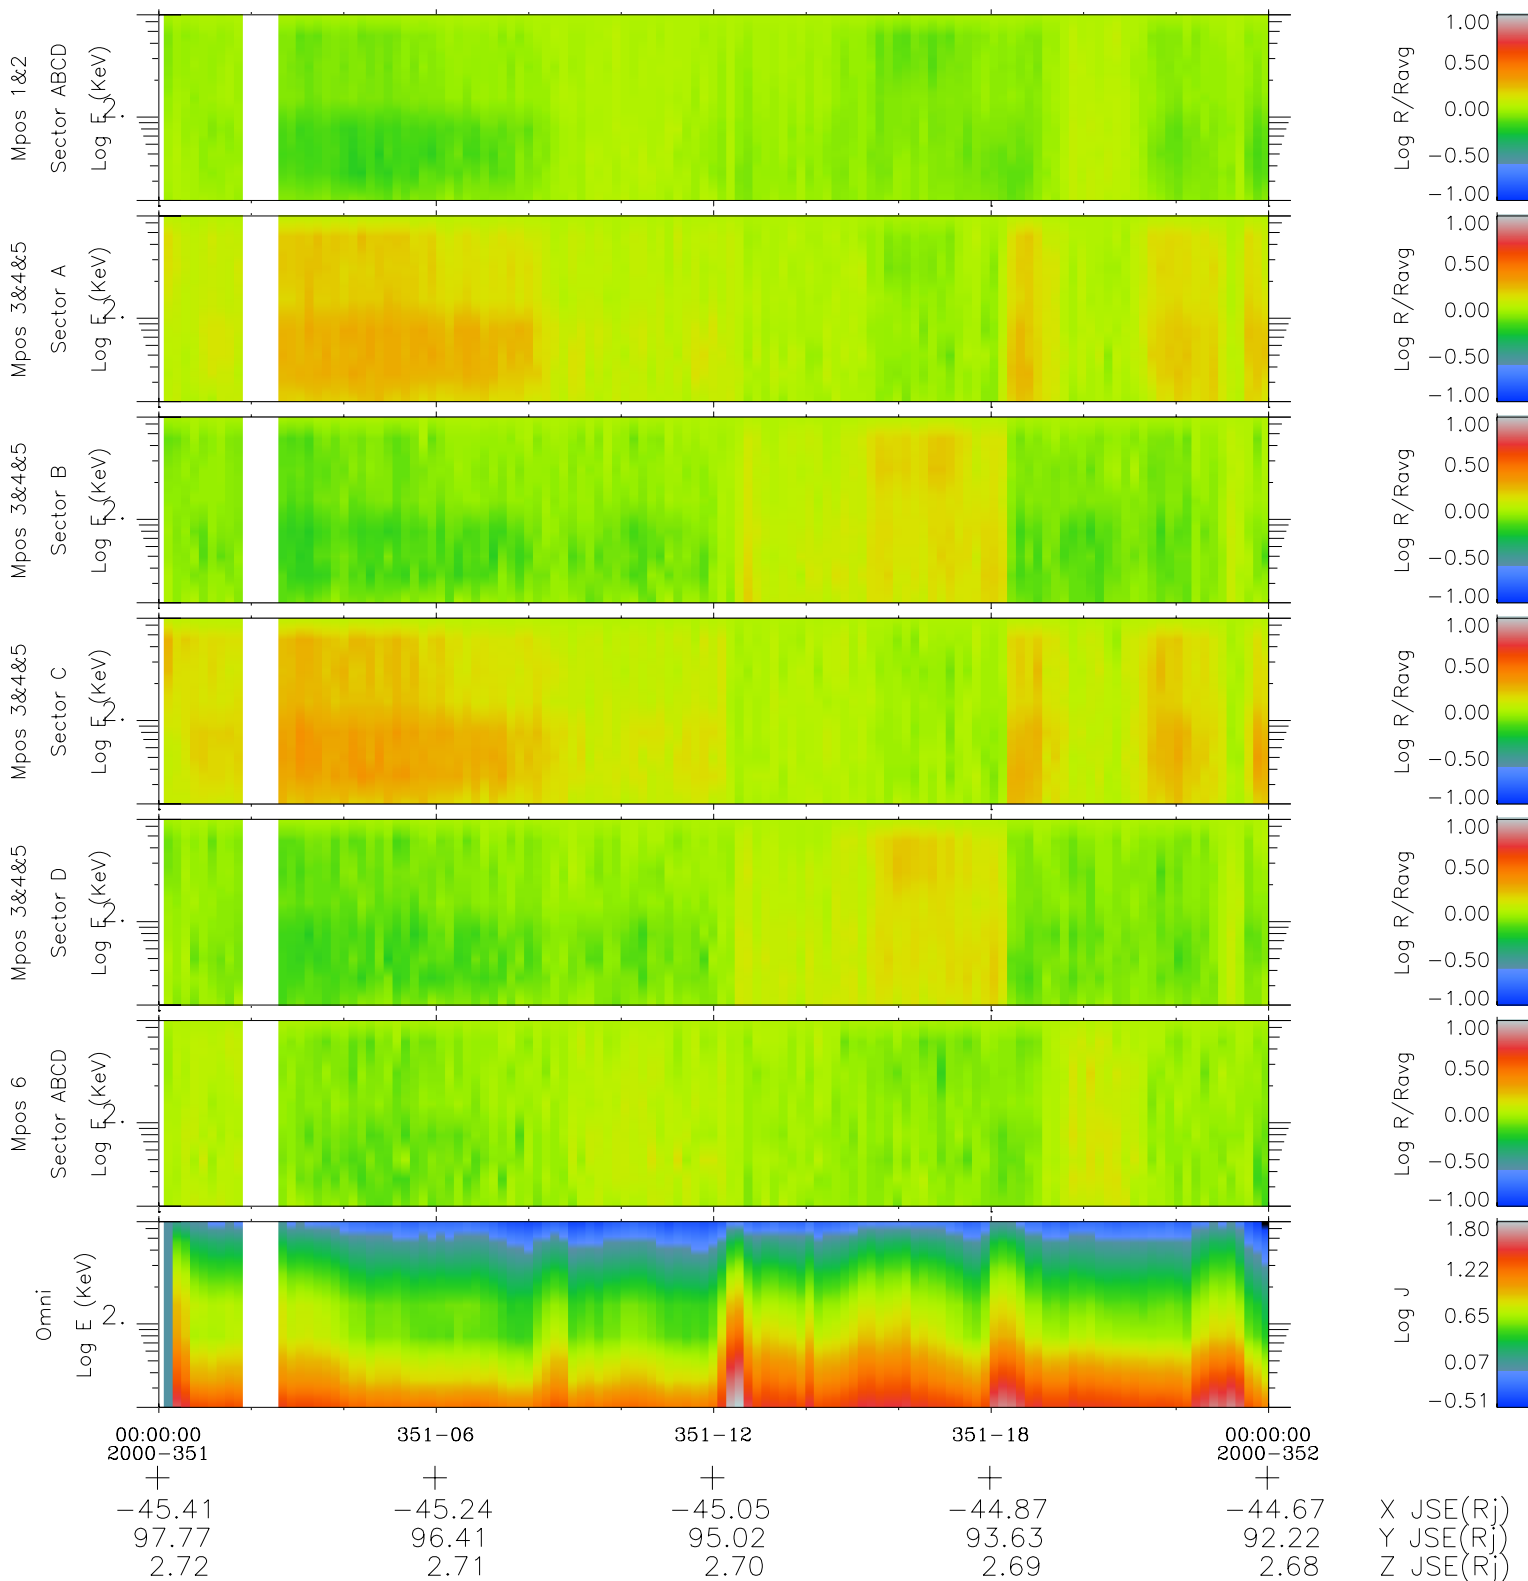

Galileo EPD Real Time R6 Electrons Spectra 00351

Software Version: RTSPEC_R6 V 1.20
 Data Production: 18-05-01
 Plot Production: Mon Sep 17 19:07:10 2001
 Color File: wondr3
 Geofactor File: 1.1

- ◇ = Jupiter look direction
- = Corotation look direction