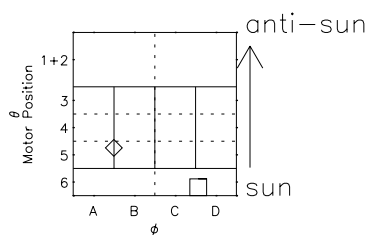

Galileo EPD Real Time R6 Electrons Spectra 00351

Software Version: RTSPEC_R6 V 1.20
 Data Production: 18-05-01
 Plot Production: Mon Sep 17 19:07:10 2001
 Color File: wondr3
 Geofactor File: 1.1

- ◇ = Jupiter look direction
- = Corotation look direction