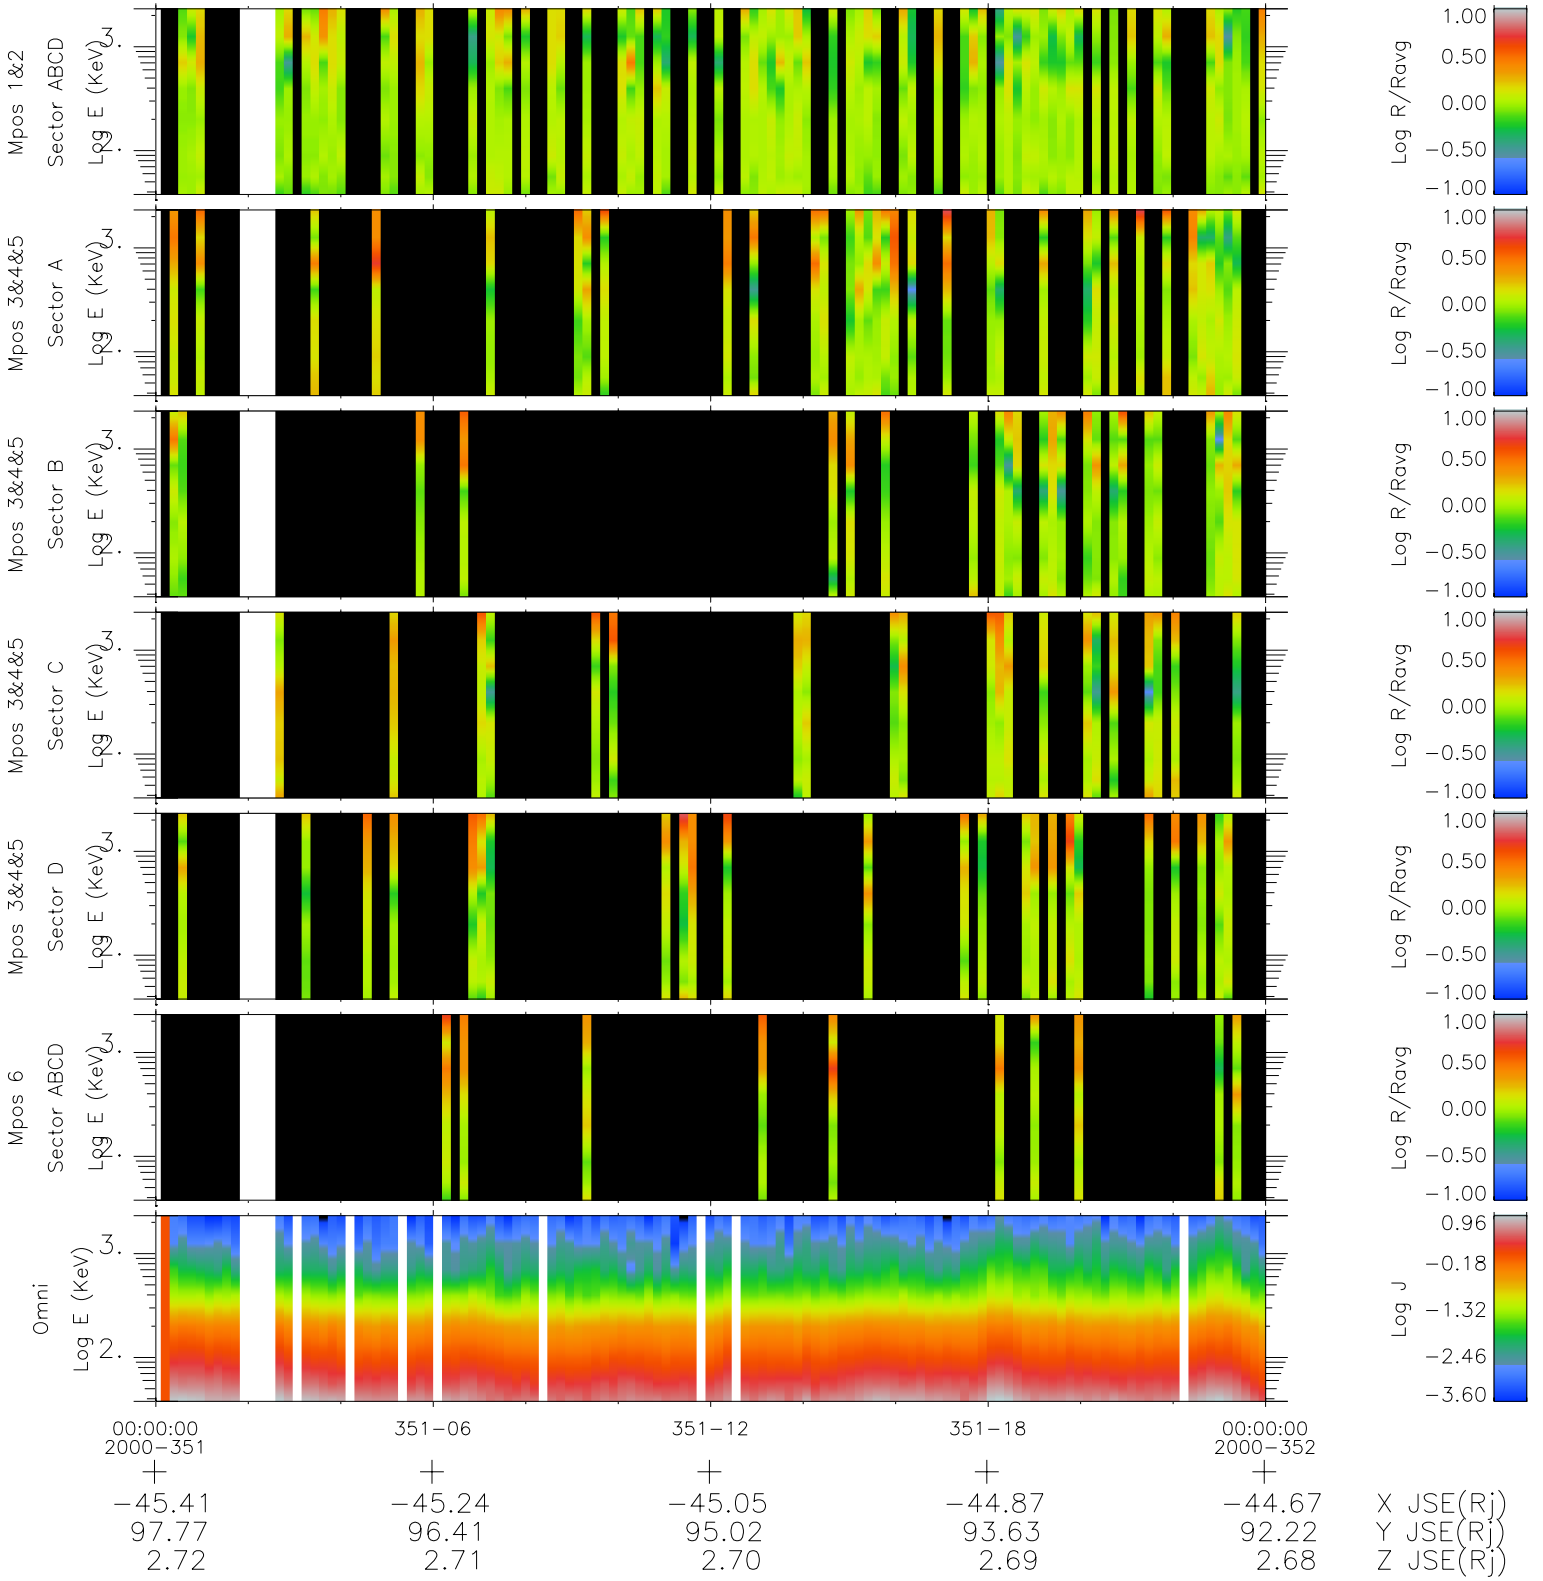

# Galileo EPD Real Time R6 Ions Spectra 00351

Software Version: RTSPEC\_R6 V 1.20  
 Data Production: 18-05-01  
 Plot Production: Mon Sep 17 19:07:03 2001  
 Color File: wondr3  
 Geofactor File: 1.1

- ◇ = Jupiter look direction
- = Corotation look direction