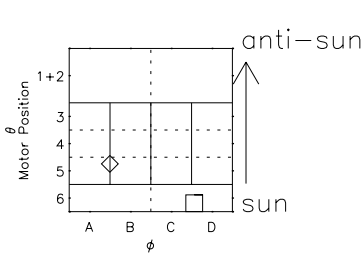

# Galileo EPD Real Time R6 Ions Spectra 00351

Software Version: RTSPEC\_R6 V 1.20  
 Data Production: 18-05-01  
 Plot Production: Mon Sep 17 19:07:03 2001  
 Color File: wondr3  
 Geofactor File: 1.1

- ◇ = Jupiter look direction
- = Corotation look direction