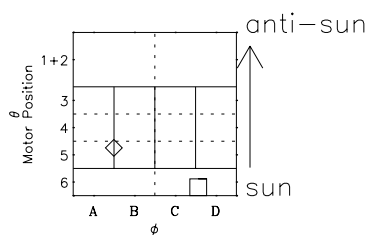

Galileo EPD Real-Time Omni 00351

Software Version: RTLINE_OMNI V 1.20
Data Production: 18-05-01
Plot Production: Mon Sep 17 19:09:06 2001

- ◇ = Jupiter look direction
- = Corotation look direction