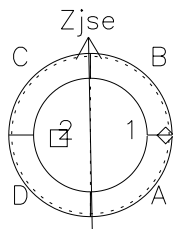

Galileo EPD Real-Time Six-Sector 00351

Software Version: RTLINE_R6 V 1.20
Data Production: 18-05-01
Plot Production: Mon Sep 17 19:09:15 2001

\diamond = Jupiter look direction
 \square = Corotation look direction