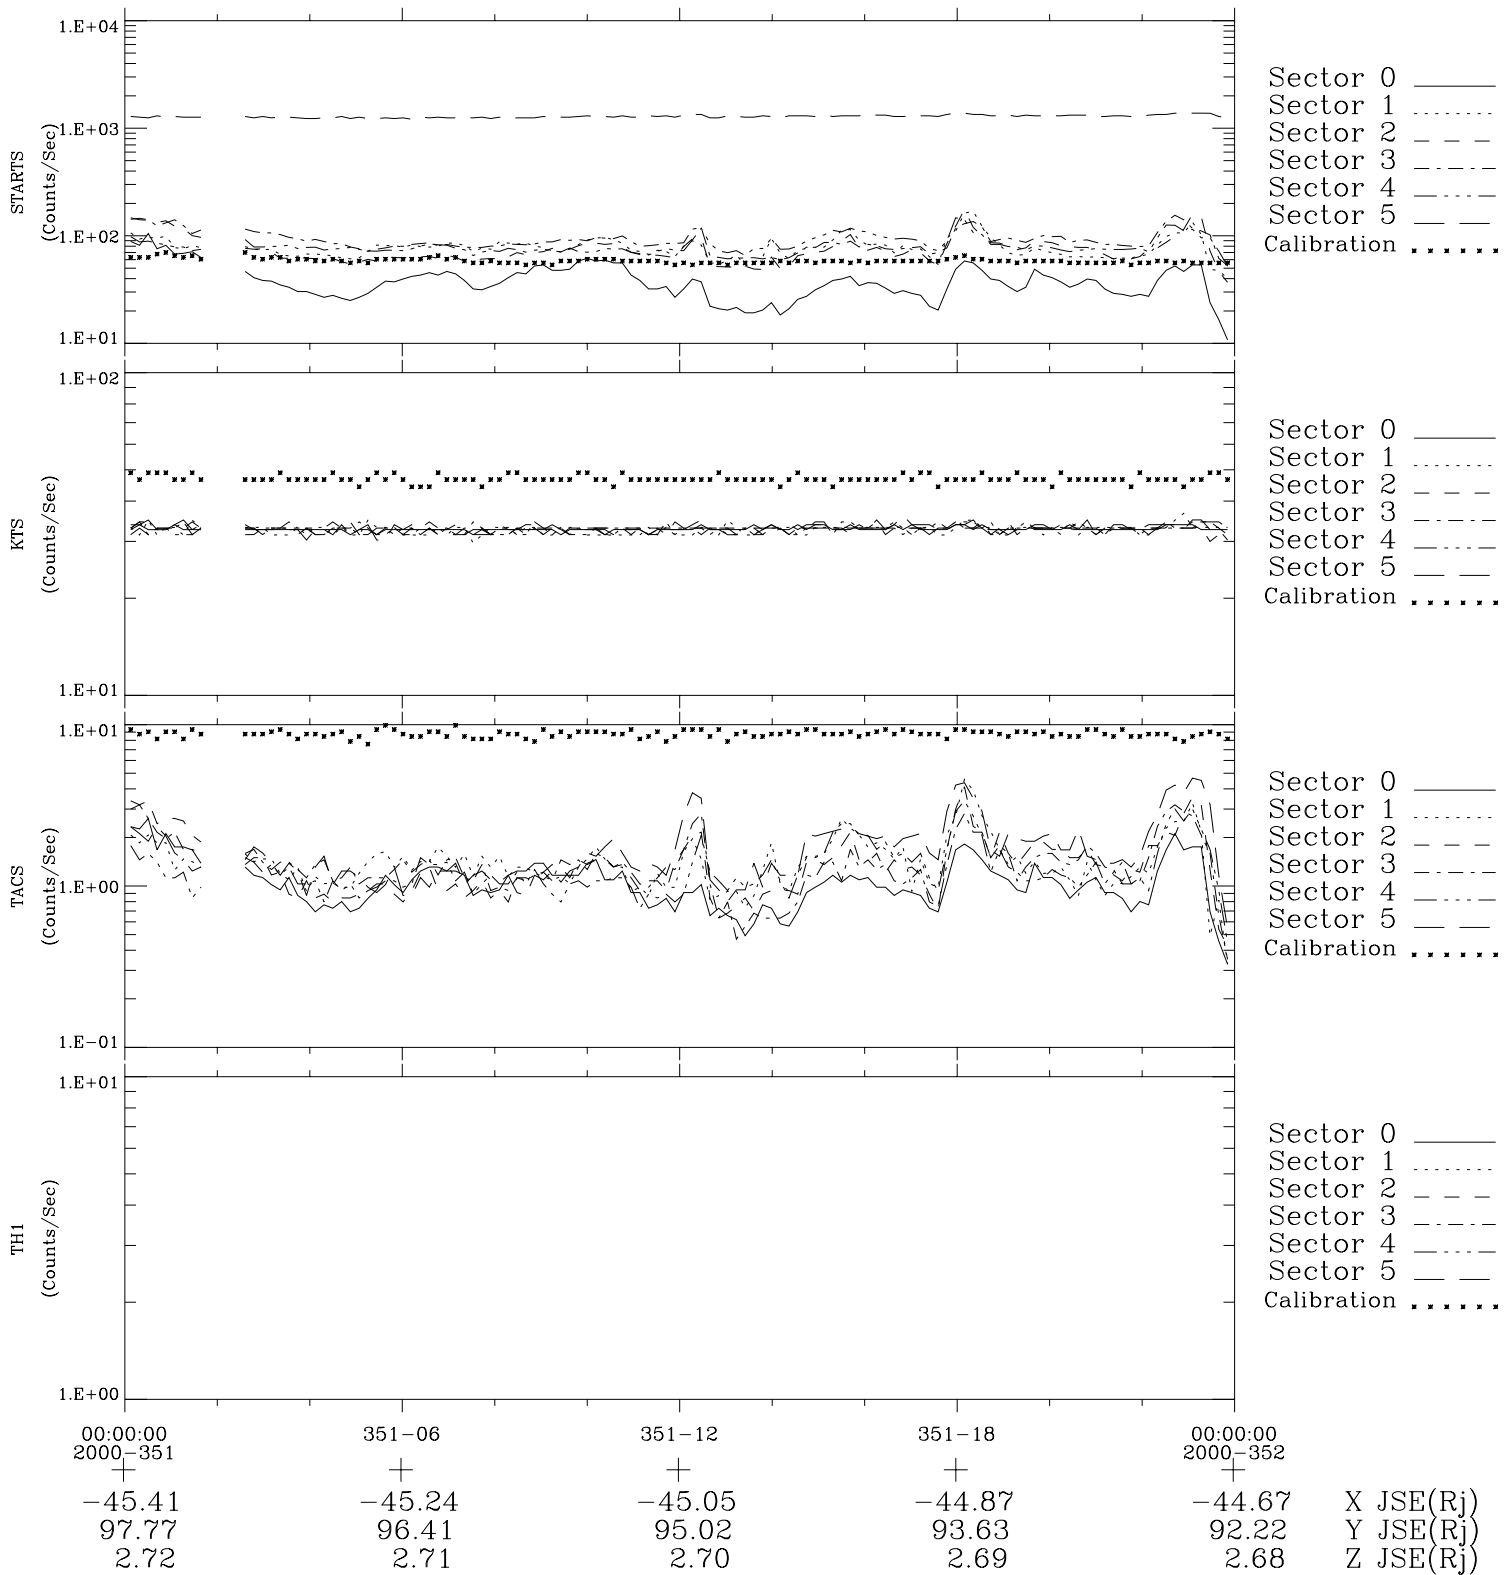

Galileo EPD Real-Time Six-Sector 00351

Software Version: RTLINE_R6 V 1.20
Data Production: 18-05-01
Plot Production: Mon Sep 17 19:09:15 2001

\diamond = Jupiter look direction
 \square = Corotation look direction