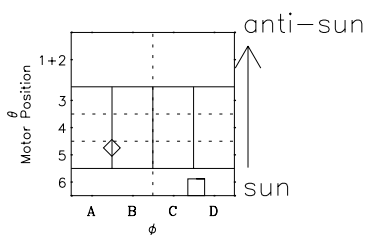

Galileo EPD Real-Time Six-Sector 00351

Software Version: RTLINE_R6 V 1.20
Data Production: 18-05-01
Plot Production: Mon Sep 17 19:09:15 2001

\diamond = Jupiter look direction
 \square = Corotation look direction