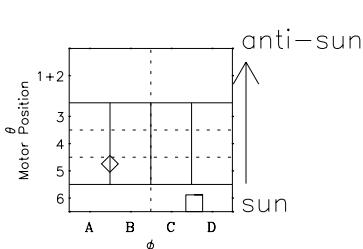

Galileo EPD Real-Time Six-Sector 00351

Software Version: RTLINE_R6 V 1.20
Data Production: 18-05-01
Plot Production: Mon Sep 17 19:09:13 2001

◇ = Jupiter look direction
□ = Corotation look direction