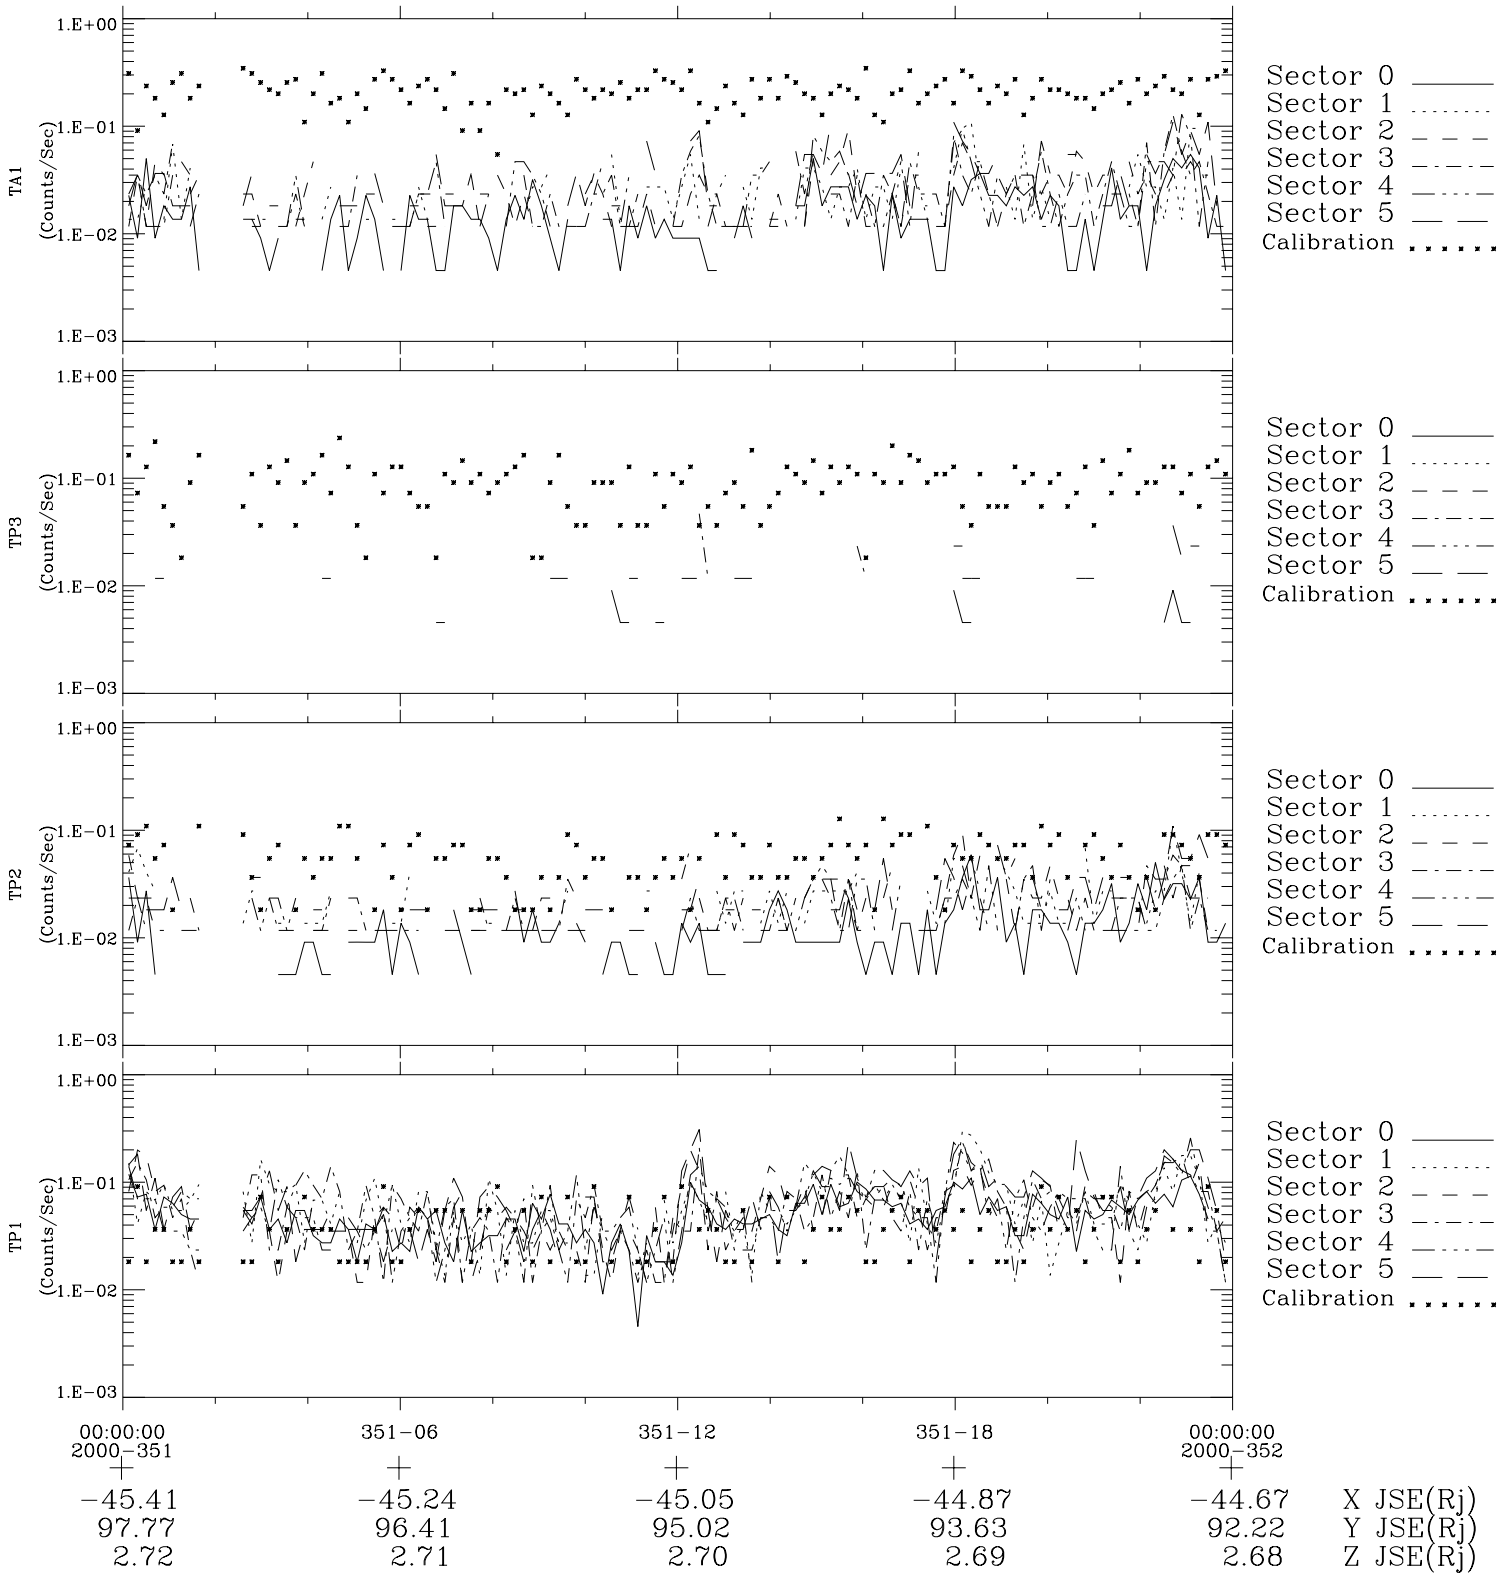

Galileo EPD Real-Time Six-Sector 00351

Software Version: RTLINE_R6 V 1.20
Data Production: 18-05-01
Plot Production: Mon Sep 17 19:09:13 2001

◇ = Jupiter look direction
□ = Corotation look direction