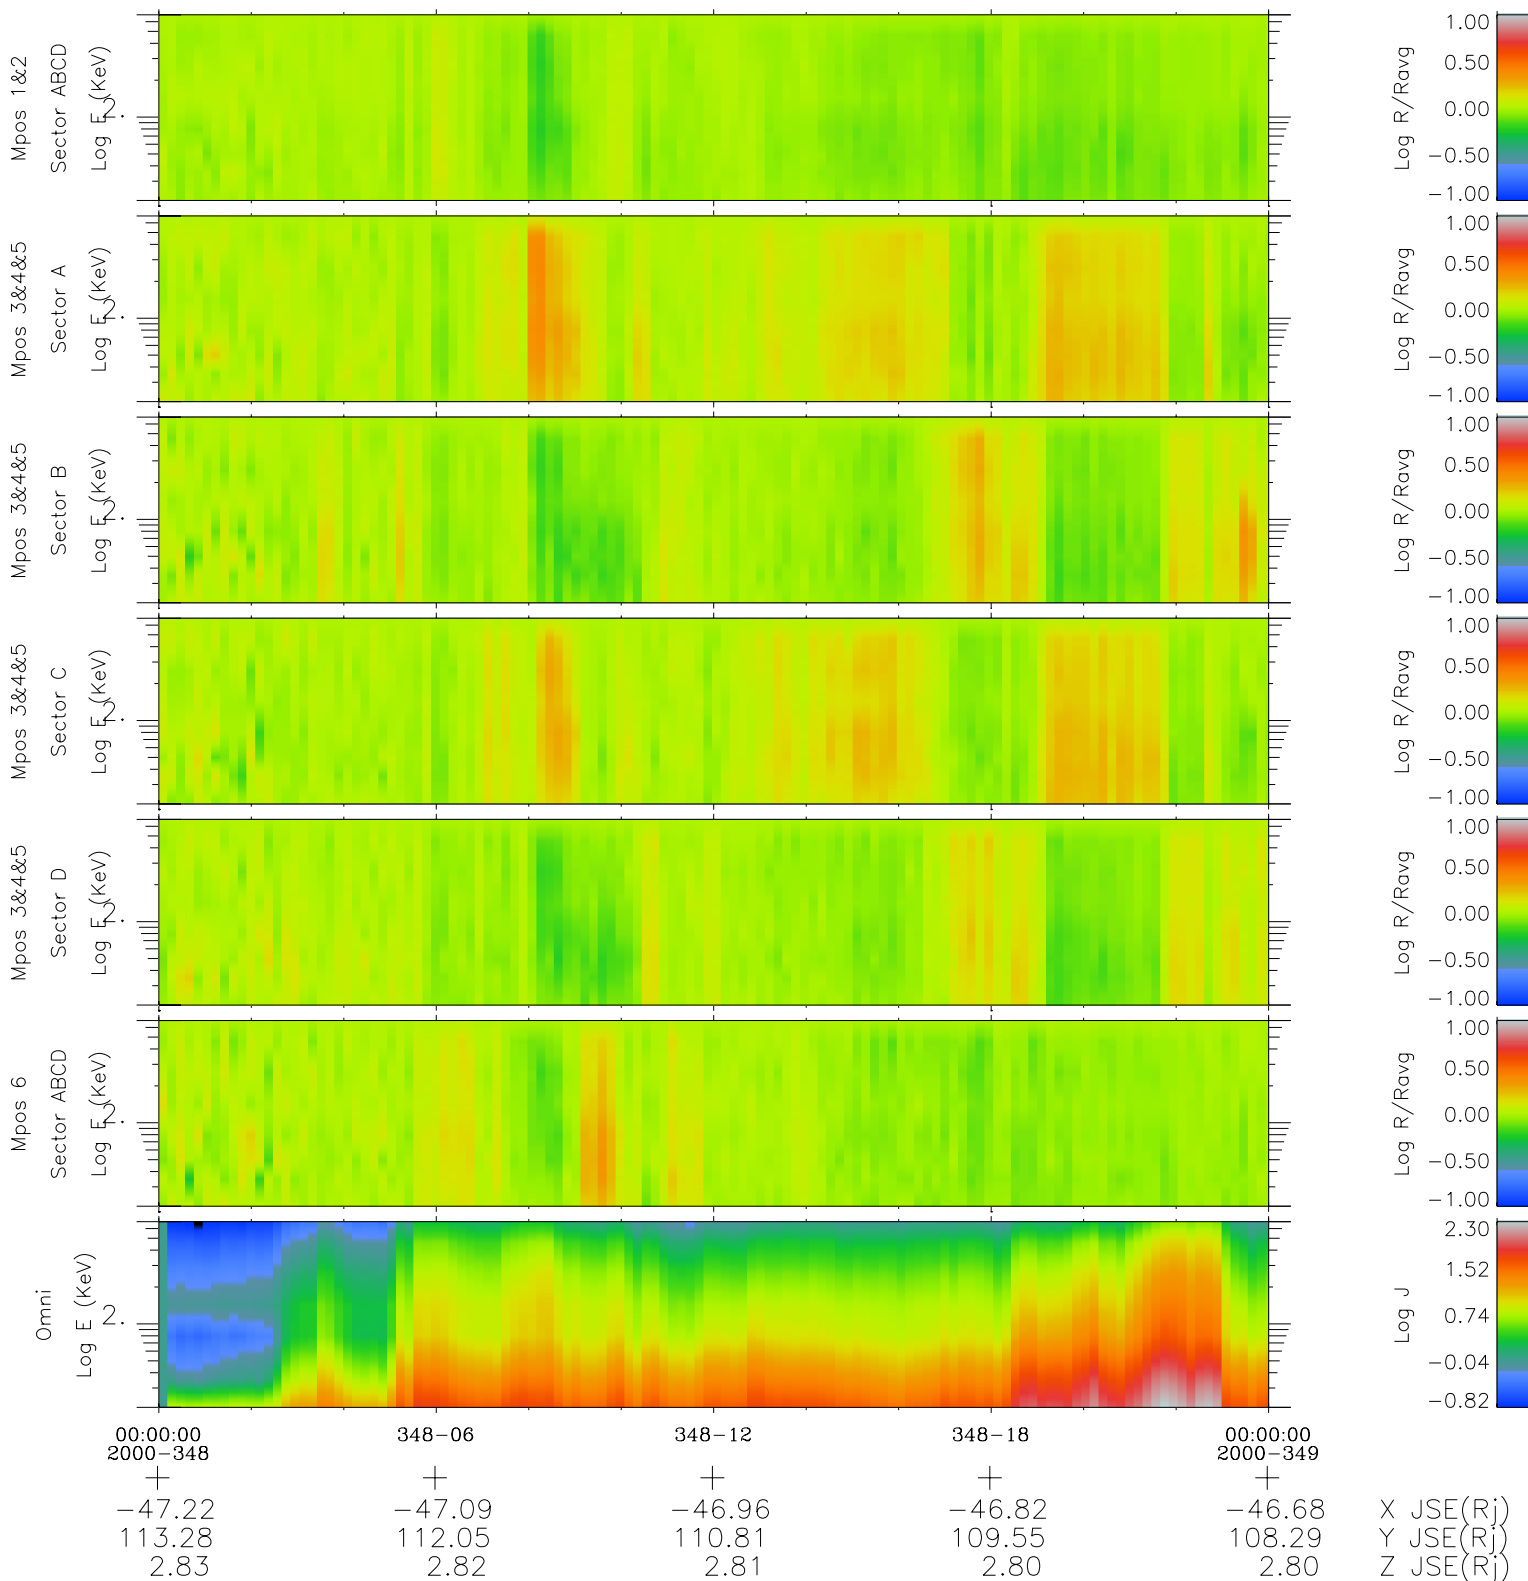

Galileo EPD Real Time R6 Electrons Spectra 00348

Software Version: RTSPEC_R6 V 1.20
 Data Production: 18-05-01
 Plot Production: Mon Sep 17 18:43:07 2001
 Color File: wondr3
 Geofactor File: 1.1

- ◇ = Jupiter look direction
- = Corotation look direction