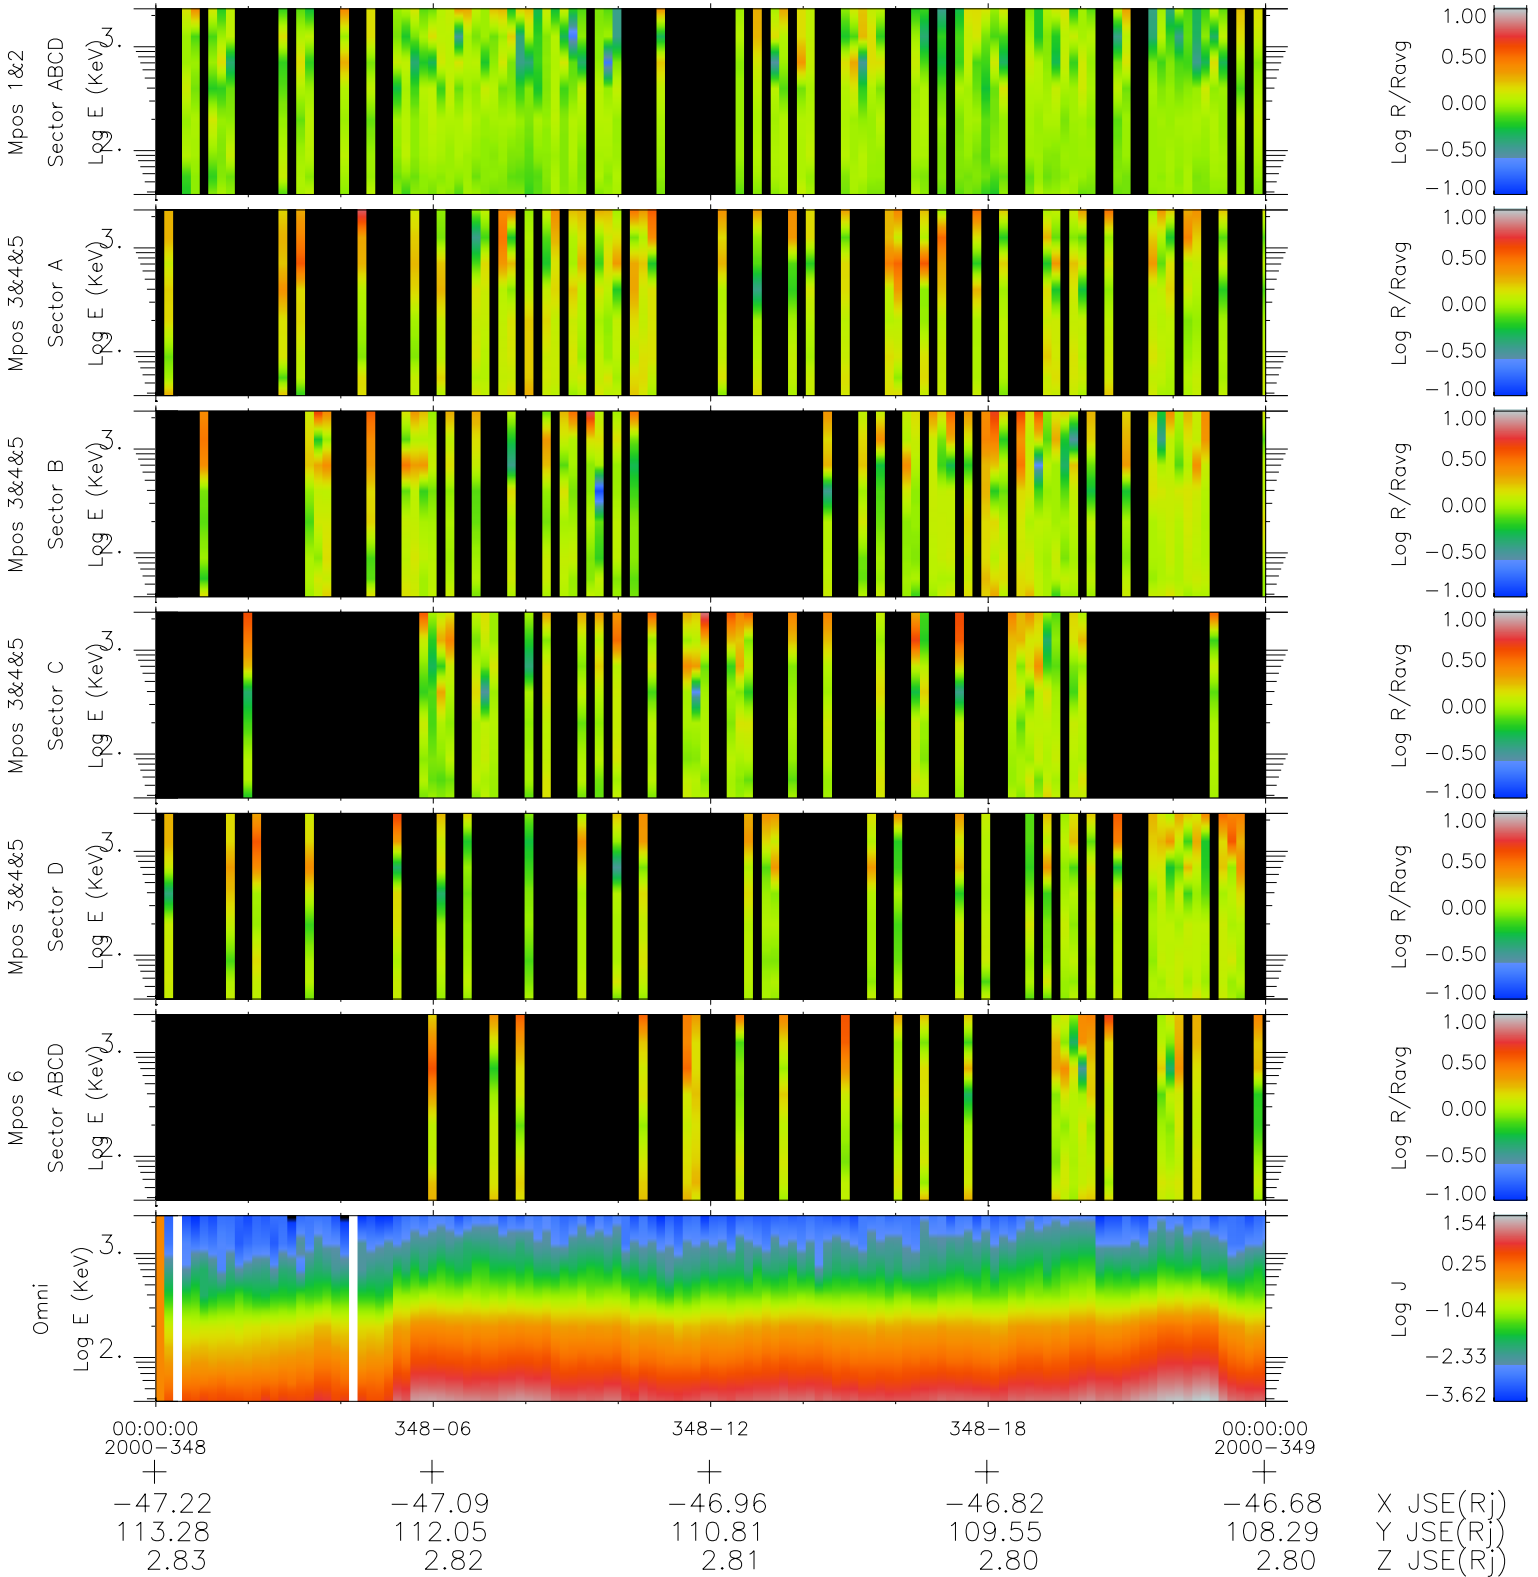

# Galileo EPD Real Time R6 Ions Spectra 00348

Software Version: RTSPEC\_R6 V 1.20  
 Data Production: 18-05-01  
 Plot Production: Mon Sep 17 18:43:01 2001  
 Color File: wondr3  
 Geofactor File: 1.1

- ◇ = Jupiter look direction
- = Corotation look direction