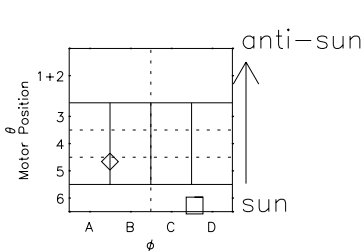

# Galileo EPD Real Time R6 Ions Spectra 00348

Software Version: RTSPEC\_R6 V 1.20  
 Data Production: 18-05-01  
 Plot Production: Mon Sep 17 18:43:01 2001  
 Color File: wondr3  
 Geofactor File: 1.1

- ◇ = Jupiter look direction
- = Corotation look direction