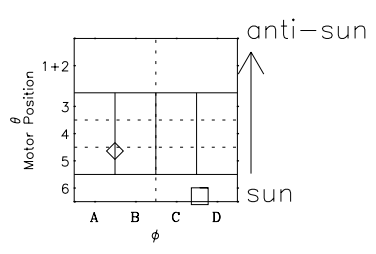

Galileo EPD Real Time Omni Spectrum 00347

Software Version: RTSPEC_OMNI V 1.20
 Data Production: 18-05-01
 Plot Production: Mon Sep 17 18:35:11 2001
 Color File: wondr3
 Geofactor File: 1.1

◇ = Jupiter look direction
 □ = Corotation look direction