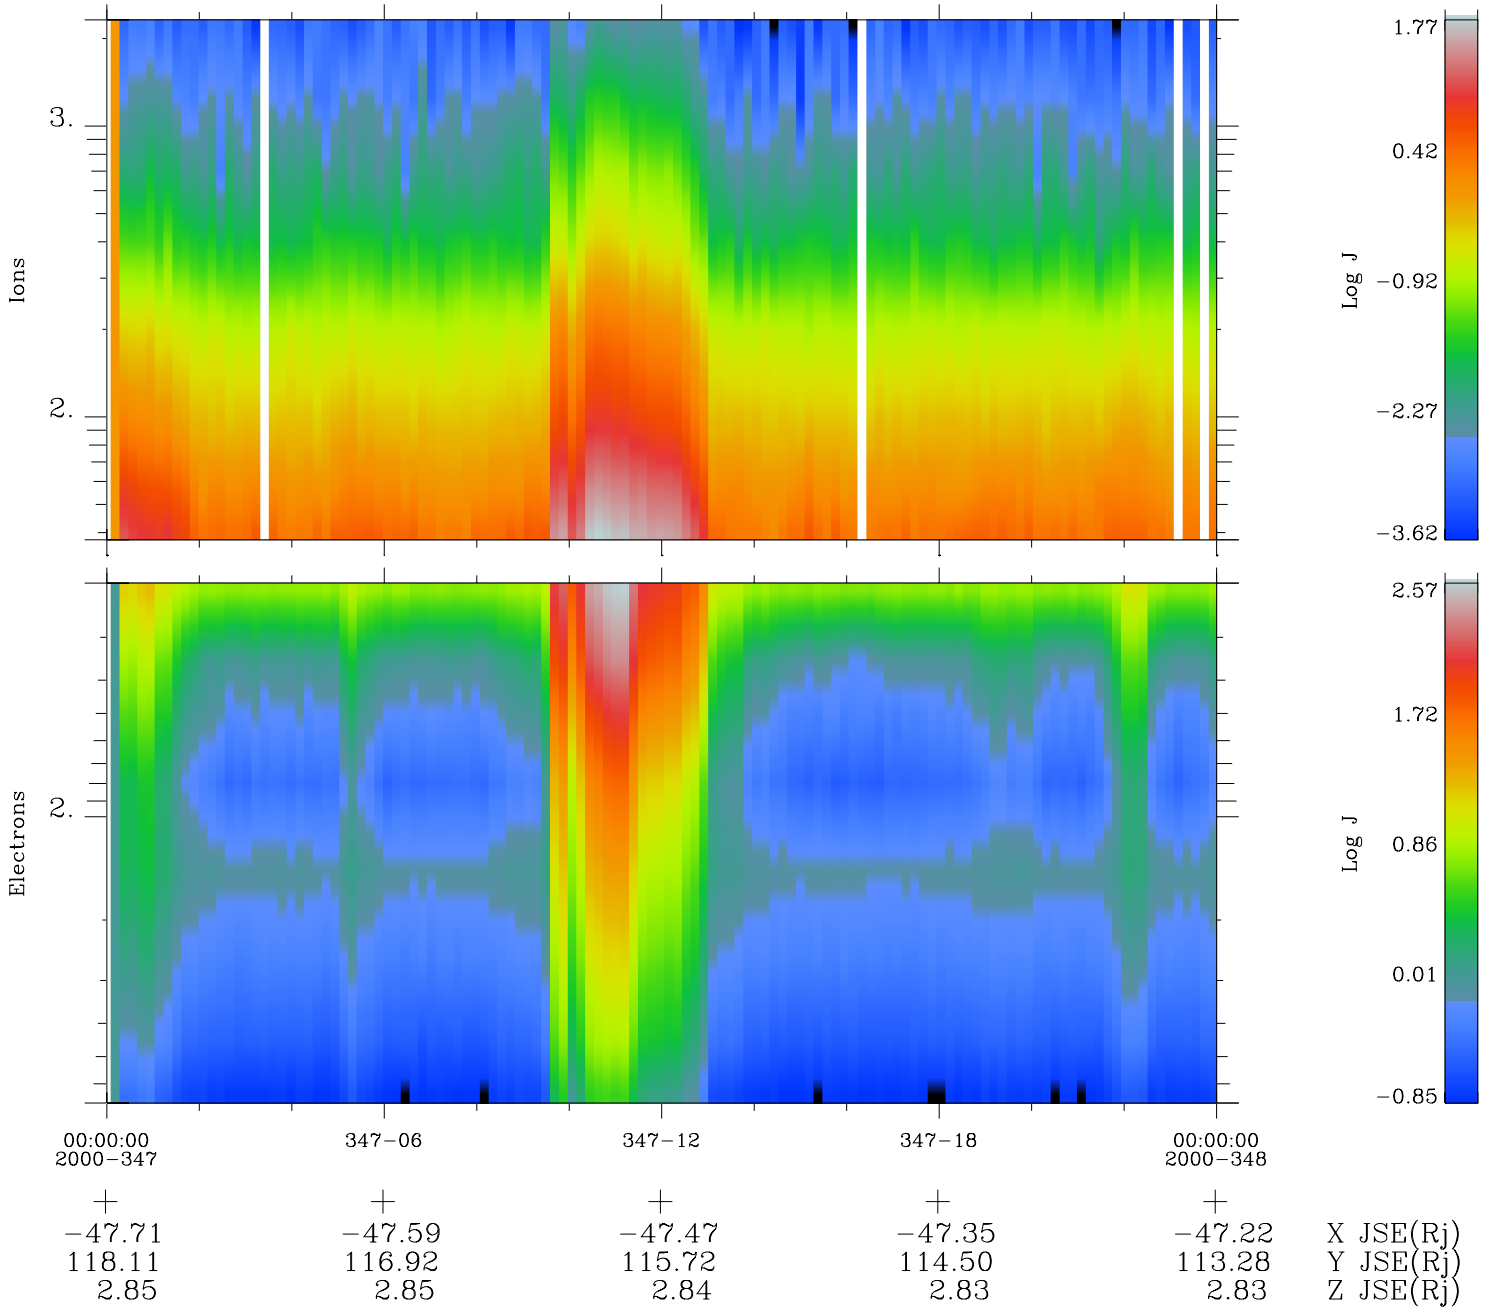

Galileo EPD Real Time Omni Spectrum 00347

Software Version: RTSPEC_OMNI V 1.20
 Data Production: 18-05-01
 Plot Production: Mon Sep 17 18:35:11 2001
 Color File: wondr3
 Geofactor File: 1.1

◇ = Jupiter look direction
 □ = Corotation look direction