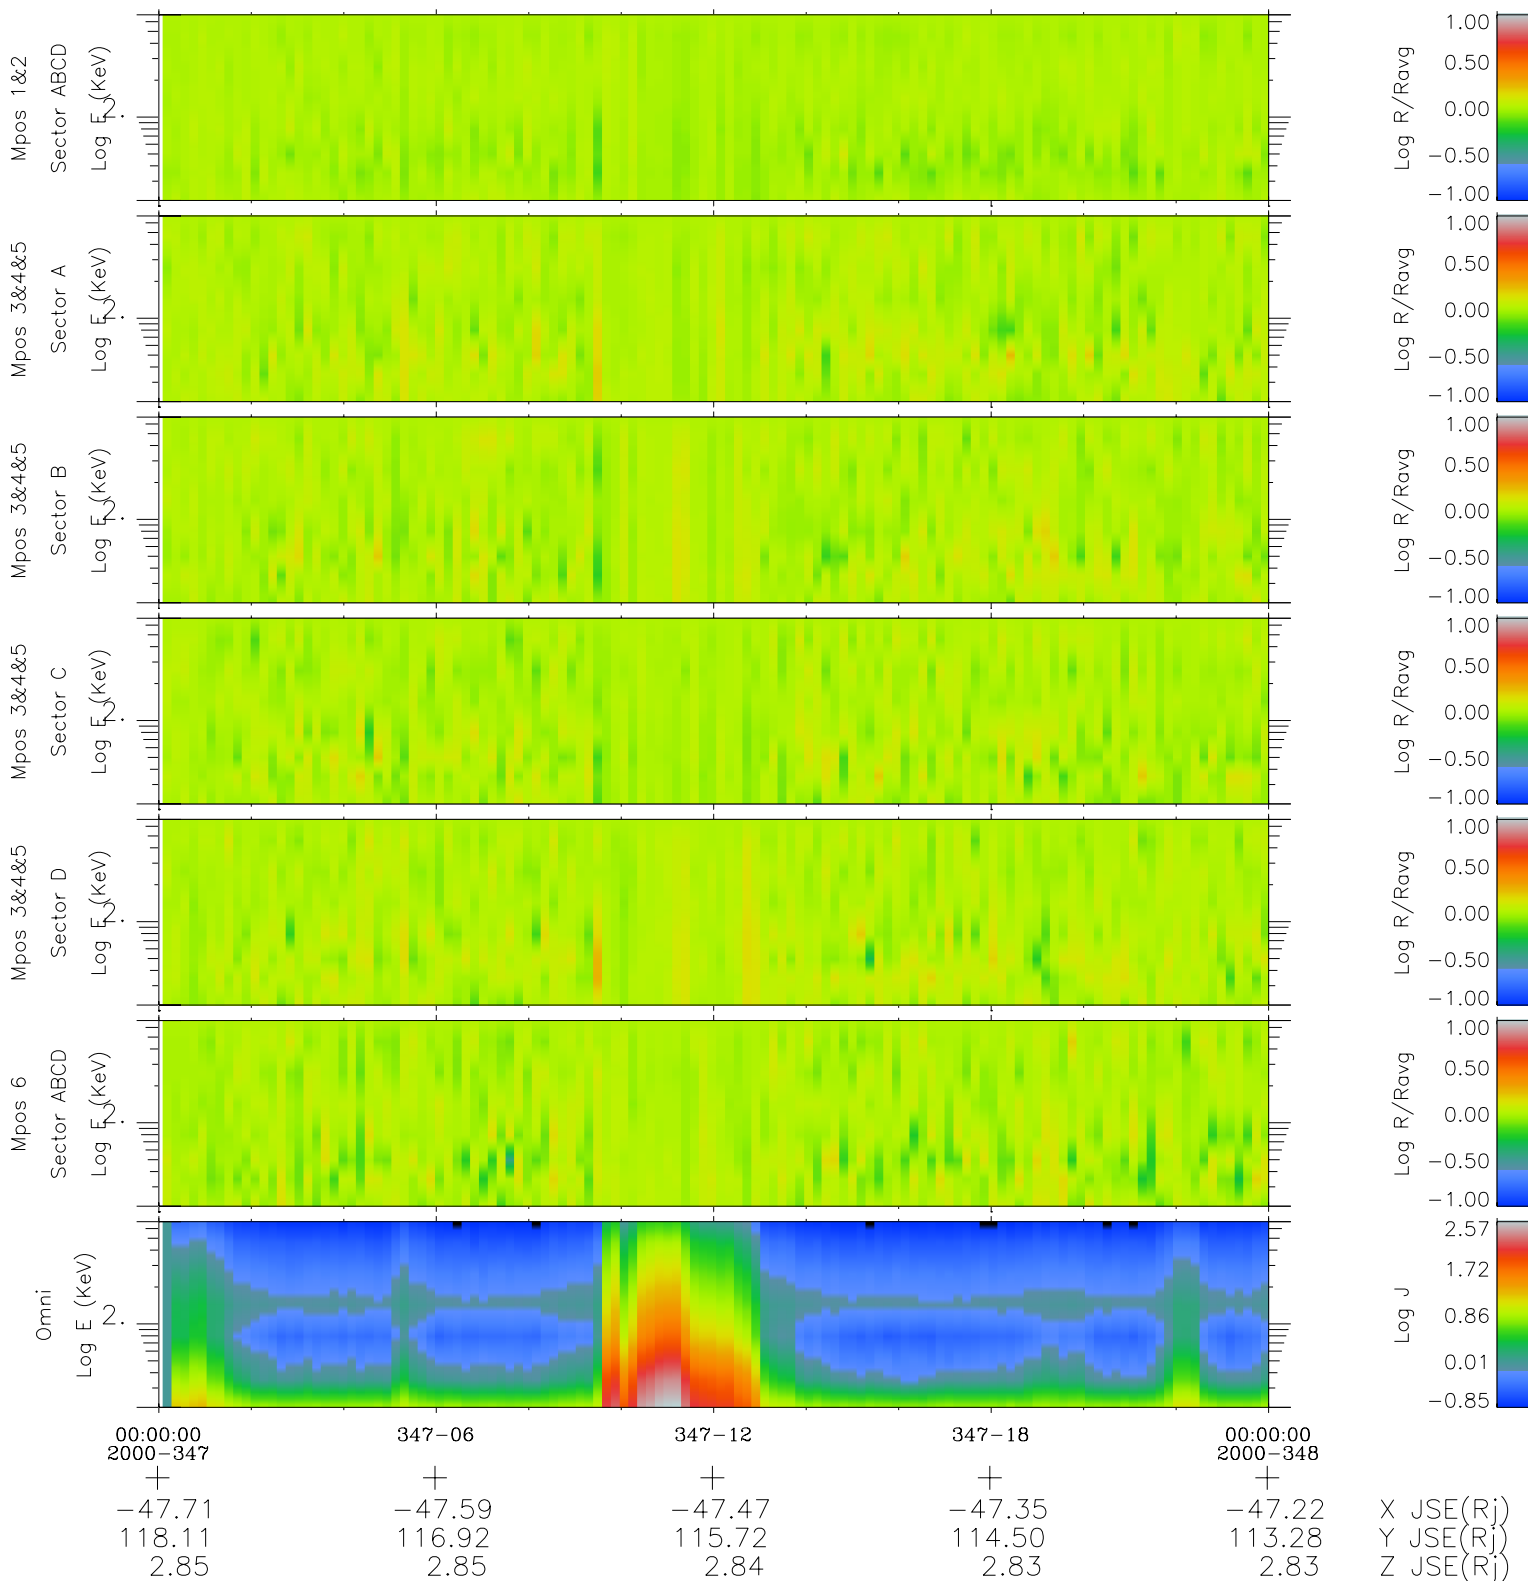

# Galileo EPD Real Time R6 Electrons Spectra 00347

Software Version: RTSPEC\_R6 V 1.20  
 Data Production: 18-05-01  
 Plot Production: Mon Sep 17 18:35:05 2001  
 Color File: wondr3  
 Geofactor File: 1.1

- ◇ = Jupiter look direction
- = Corotation look direction