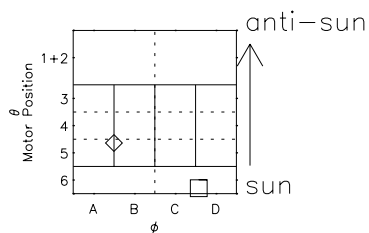

Galileo EPD Real Time R6 Ions Spectra 00347

Software Version: RTSPEC_R6 V 1.20
 Data Production: 18-05-01
 Plot Production: Mon Sep 17 18:34:58 2001
 Color File: wondr3
 Geofactor File: 1.1

- ◇ = Jupiter look direction
- = Corotation look direction