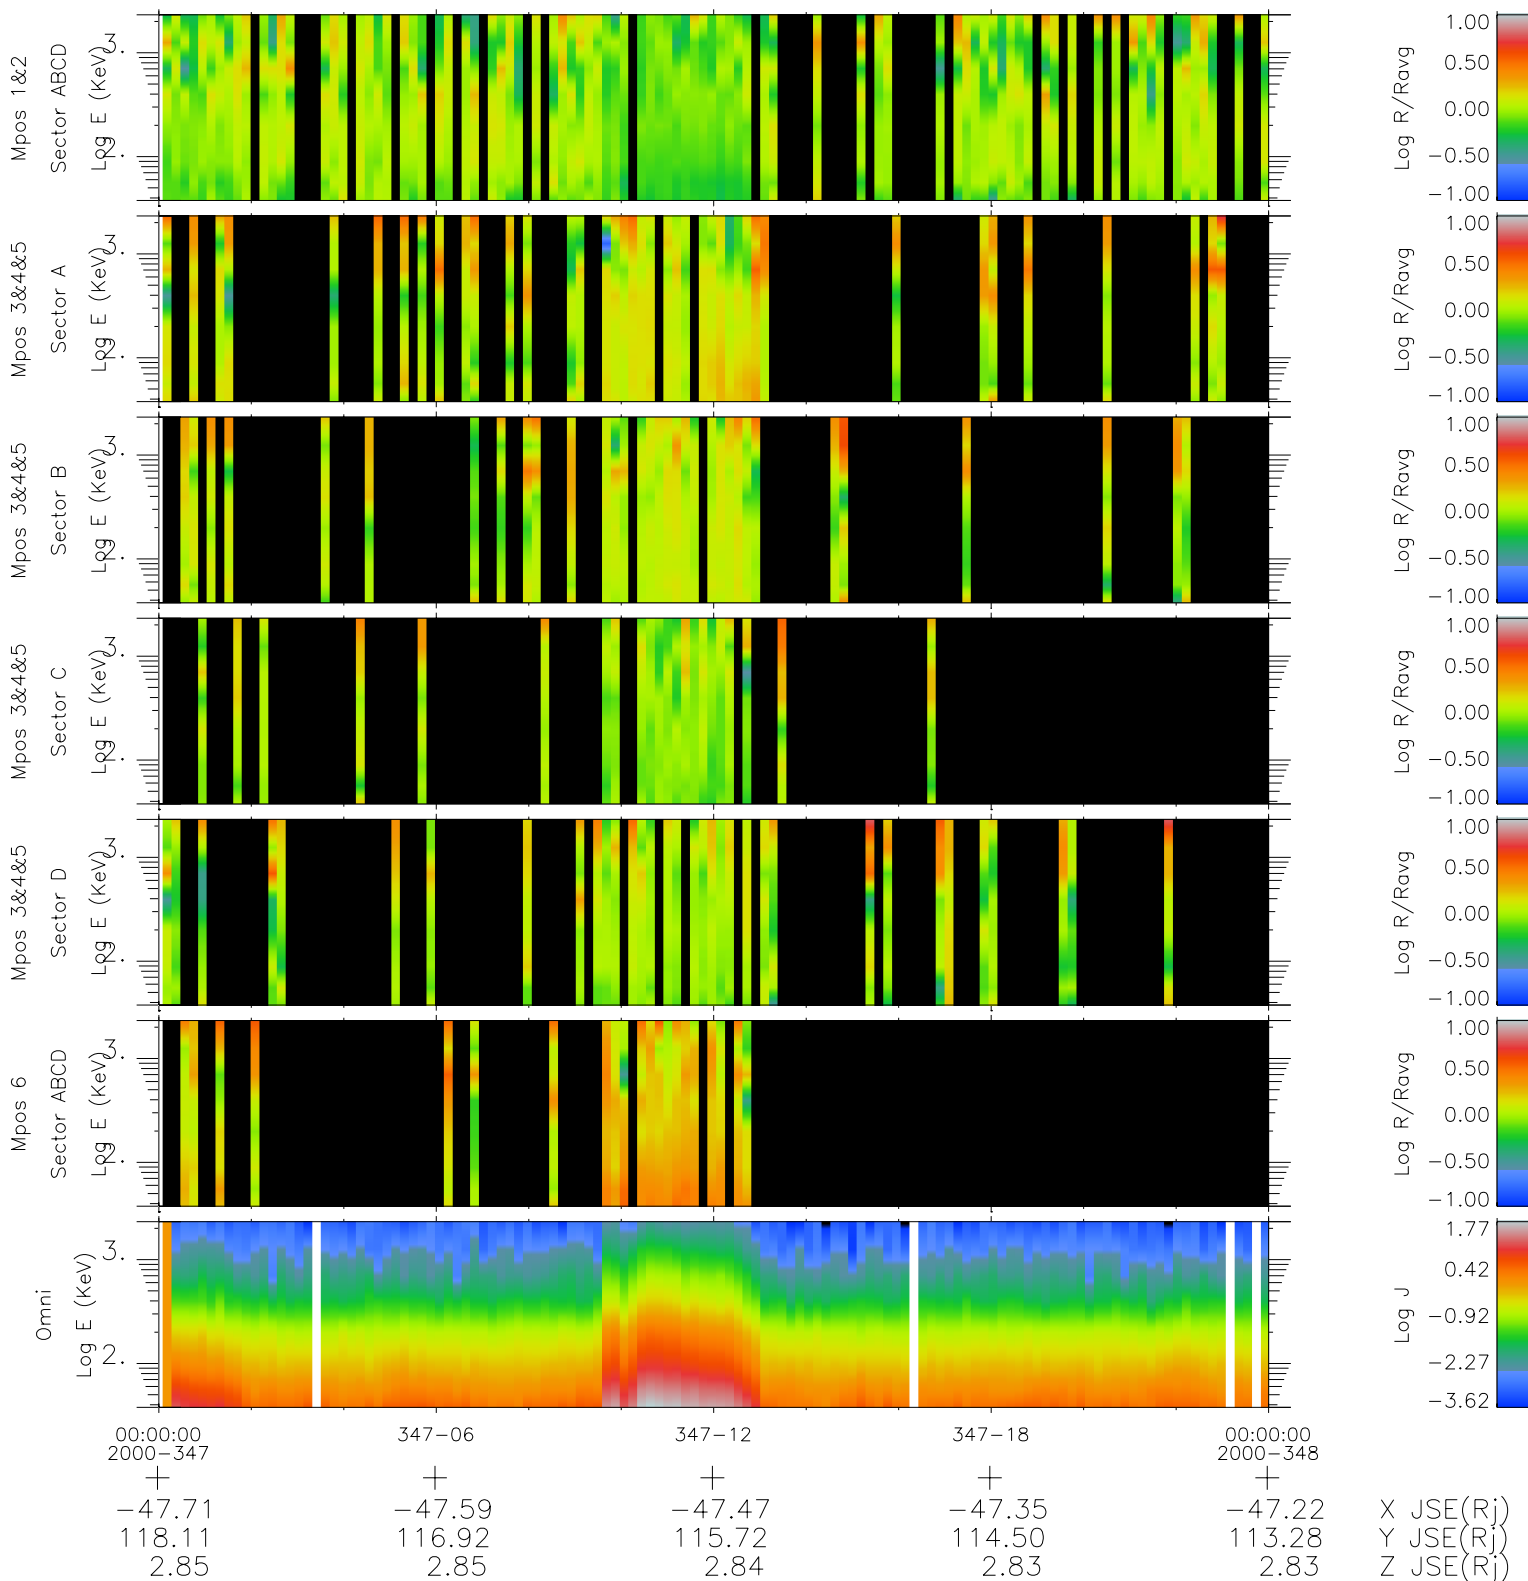

Galileo EPD Real Time R6 Ions Spectra 00347

Software Version: RTSPEC_R6 V 1.20
 Data Production: 18-05-01
 Plot Production: Mon Sep 17 18:34:58 2001
 Color File: wondr3
 Geofactor File: 1.1

- ◇ = Jupiter look direction
- = Corotation look direction