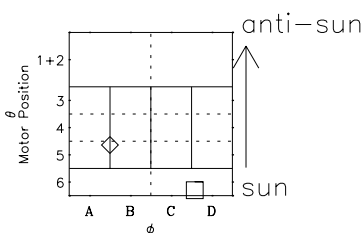

Galileo EPD Real-Time Six-Sector 00347

Software Version: RTLINE_R6 V 1.20
Data Production: 18-05-01
Plot Production: Mon Sep 17 18:37:14 2001

◇ = Jupiter look direction
□ = Corotation look direction