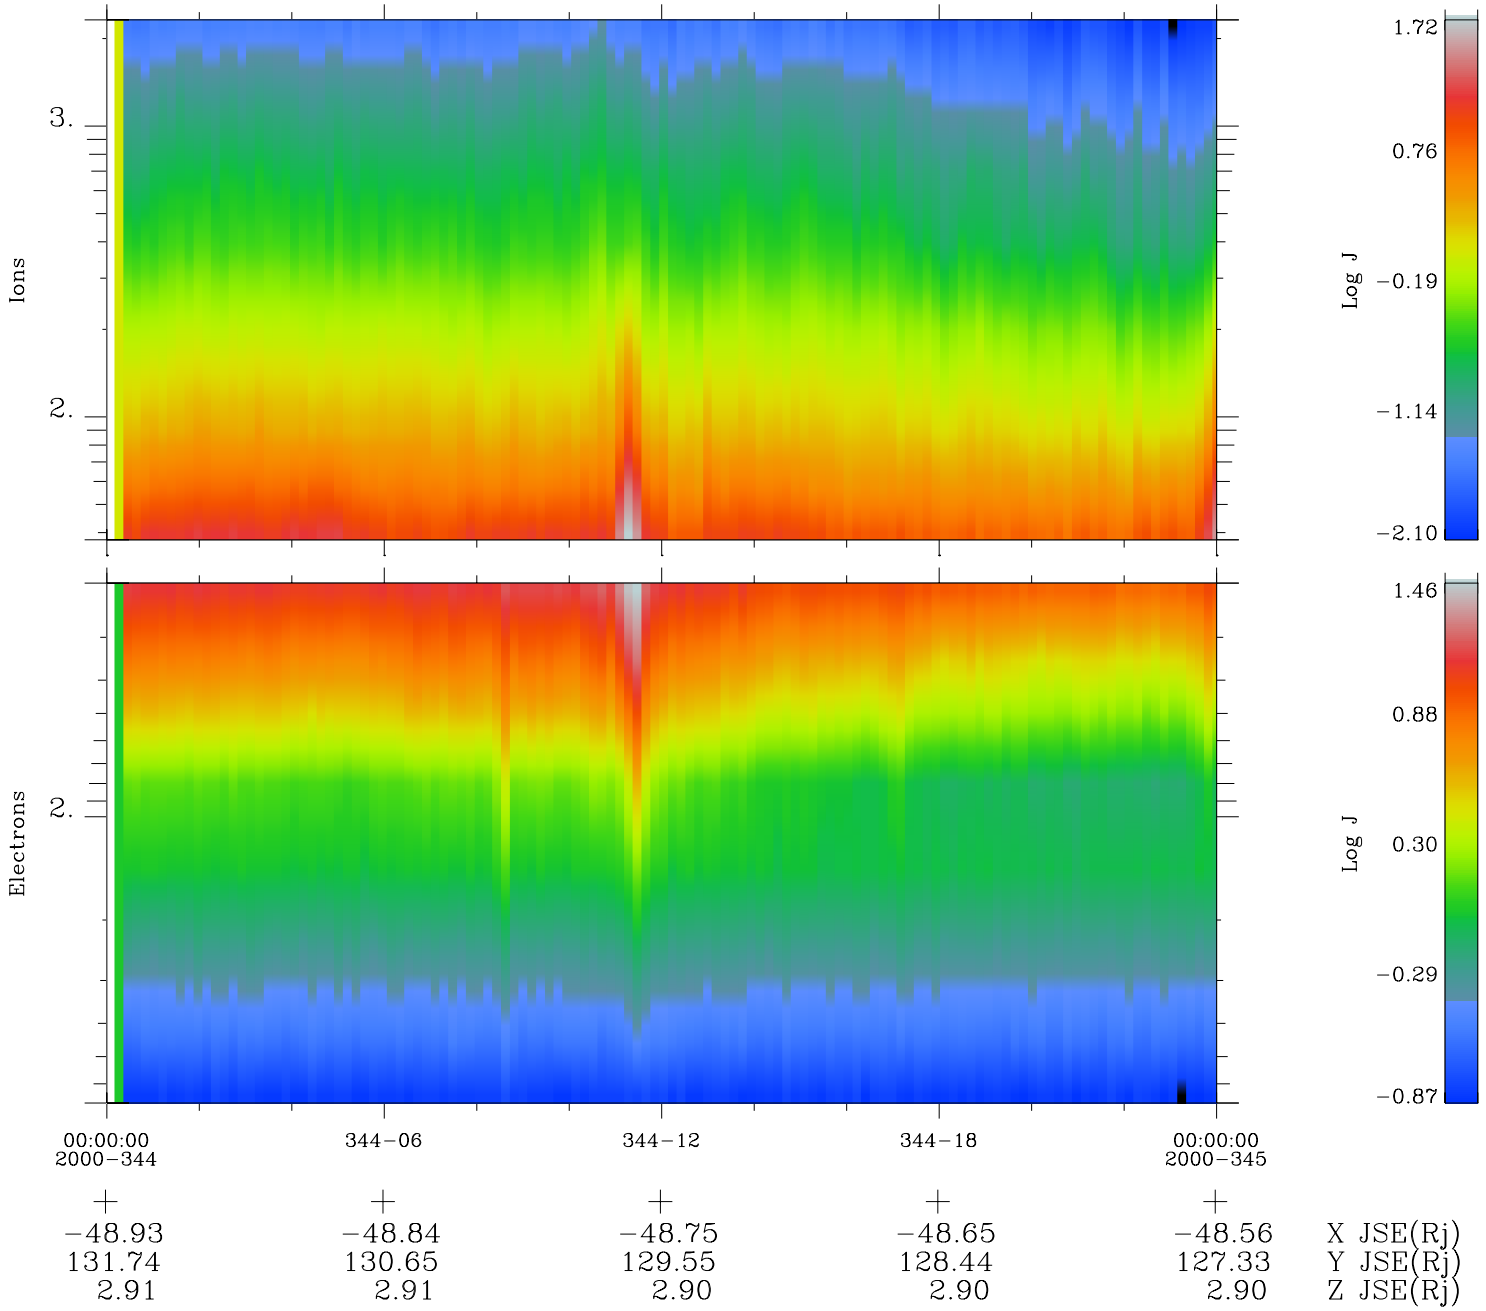

Galileo EPD Real Time Omni Spectrum 00344

Software Version: RTSPEC_OMNI V 1.20
 Data Production: 18-05-01
 Plot Production: Mon Sep 17 18:10:51 2001
 Color File: wondr3
 Geofactor File: 1.1

◇ = Jupiter look direction
 □ = Corotation look direction