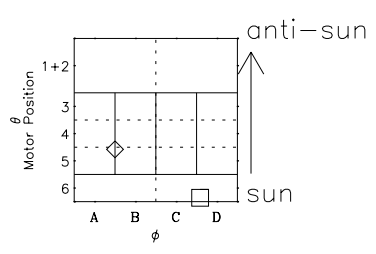

Galileo EPD Real Time Omni Spectrum 00344

Software Version: RTSPEC_OMNI V 1.20
 Data Production: 18-05-01
 Plot Production: Mon Sep 17 18:10:51 2001
 Color File: wondr3
 Geofactor File: 1.1

◇ = Jupiter look direction
 □ = Corotation look direction