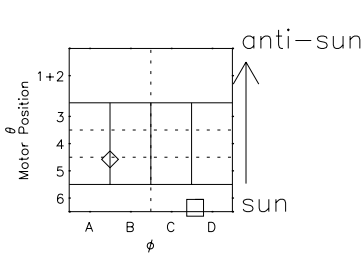

Galileo EPD Real Time R6 Ions Spectra 00344

Software Version: RTSPEC_R6 V 1.20
 Data Production: 18-05-01
 Plot Production: Mon Sep 17 18:10:39 2001
 Color File: wondr3
 Geofactor File: 1.1

- ◇ = Jupiter look direction
- = Corotation look direction