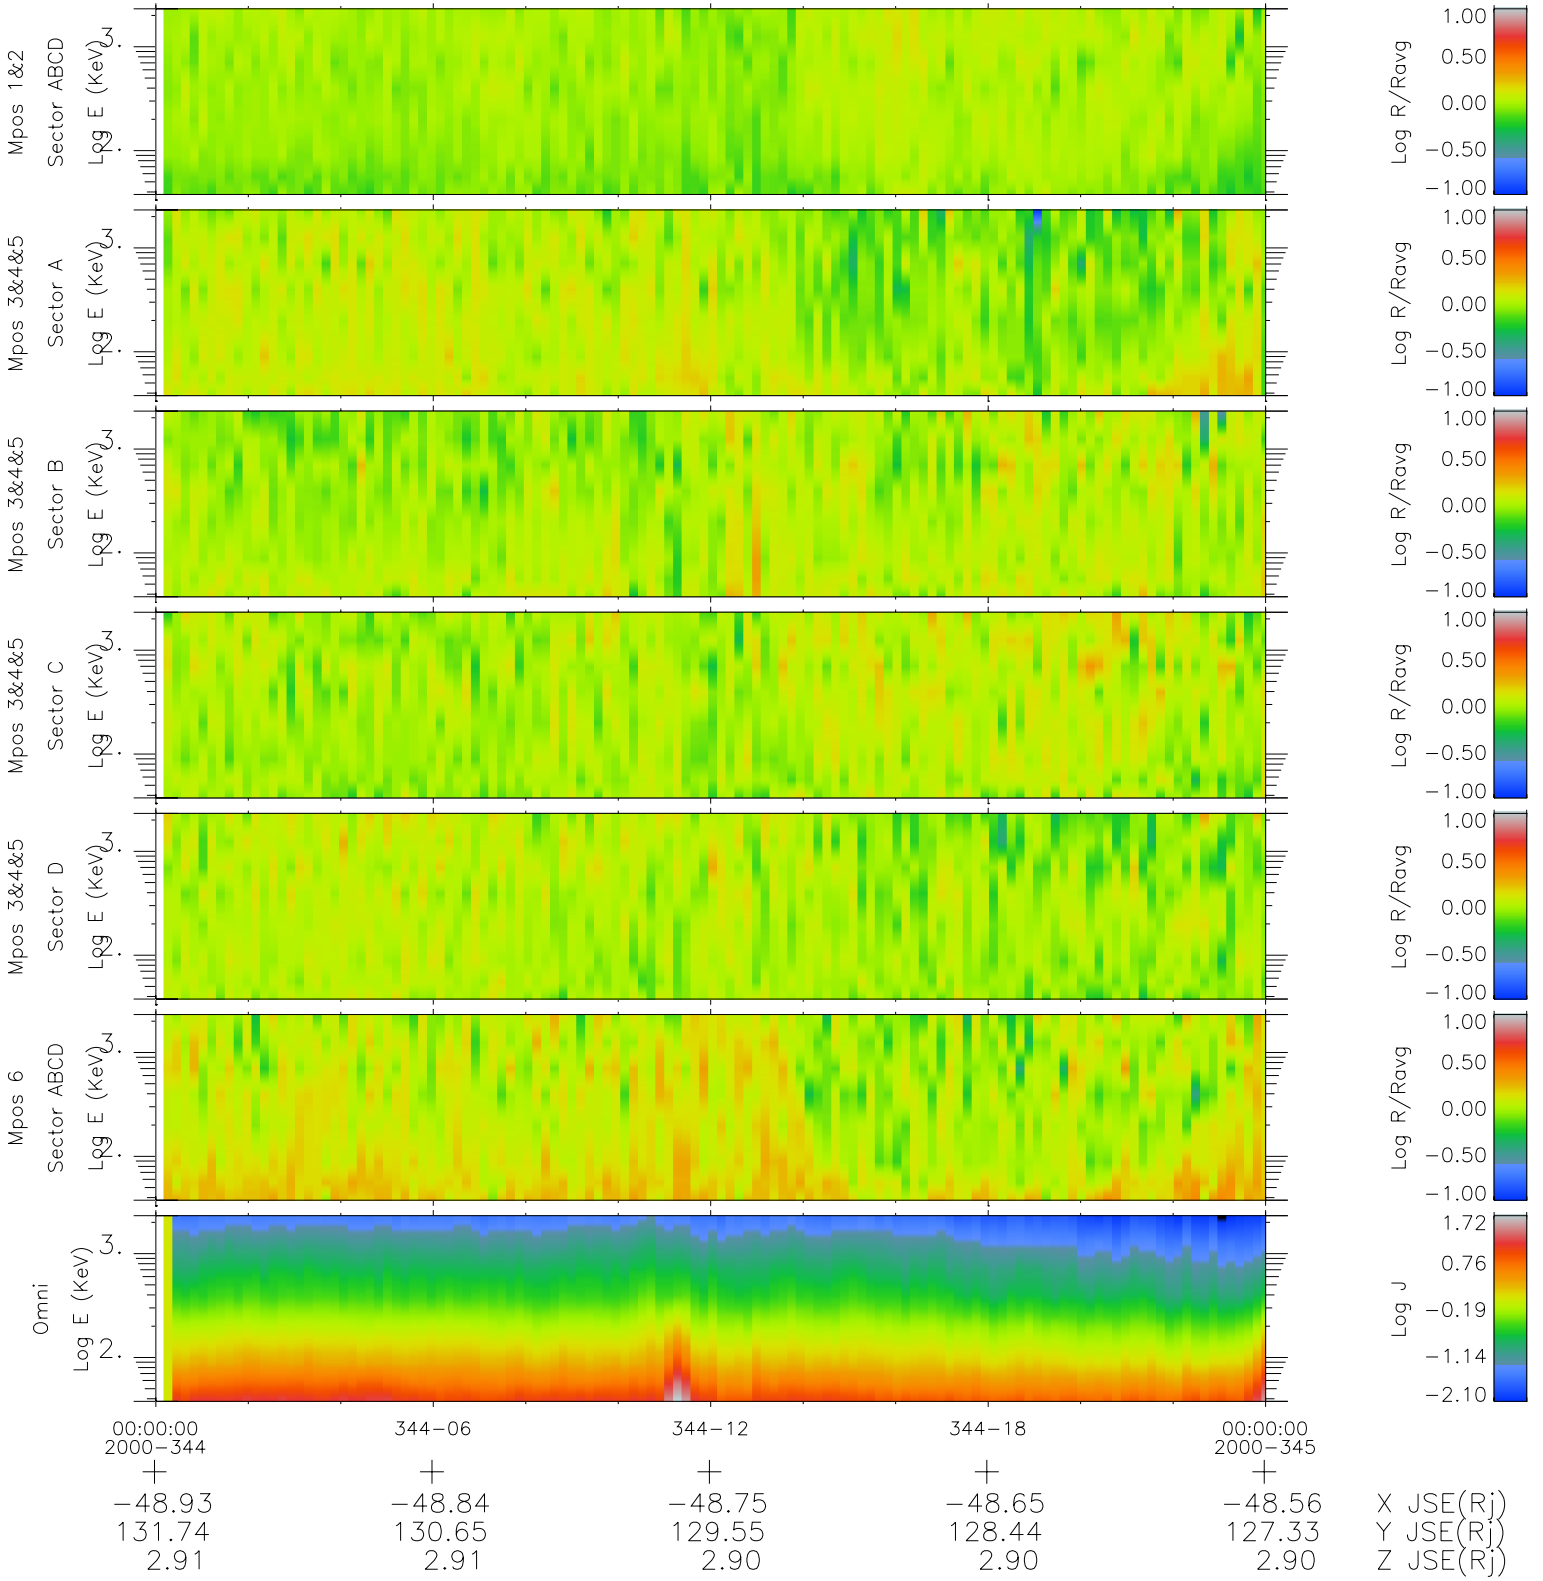

Galileo EPD Real Time R6 Ions Spectra 00344

Software Version: RTSPEC_R6 V 1.20
 Data Production: 18-05-01
 Plot Production: Mon Sep 17 18:10:39 2001
 Color File: wondr3
 Geofactor File: 1.1

- ◇ = Jupiter look direction
- = Corotation look direction