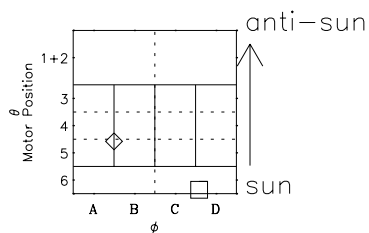

Galileo EPD Real-Time Omni 00344

Software Version: RTLINE_OMNI V 1.20
Data Production: 18-05-01
Plot Production: Mon Sep 17 18:12:44 2001

◇ = Jupiter look direction
□ = Corotation look direction