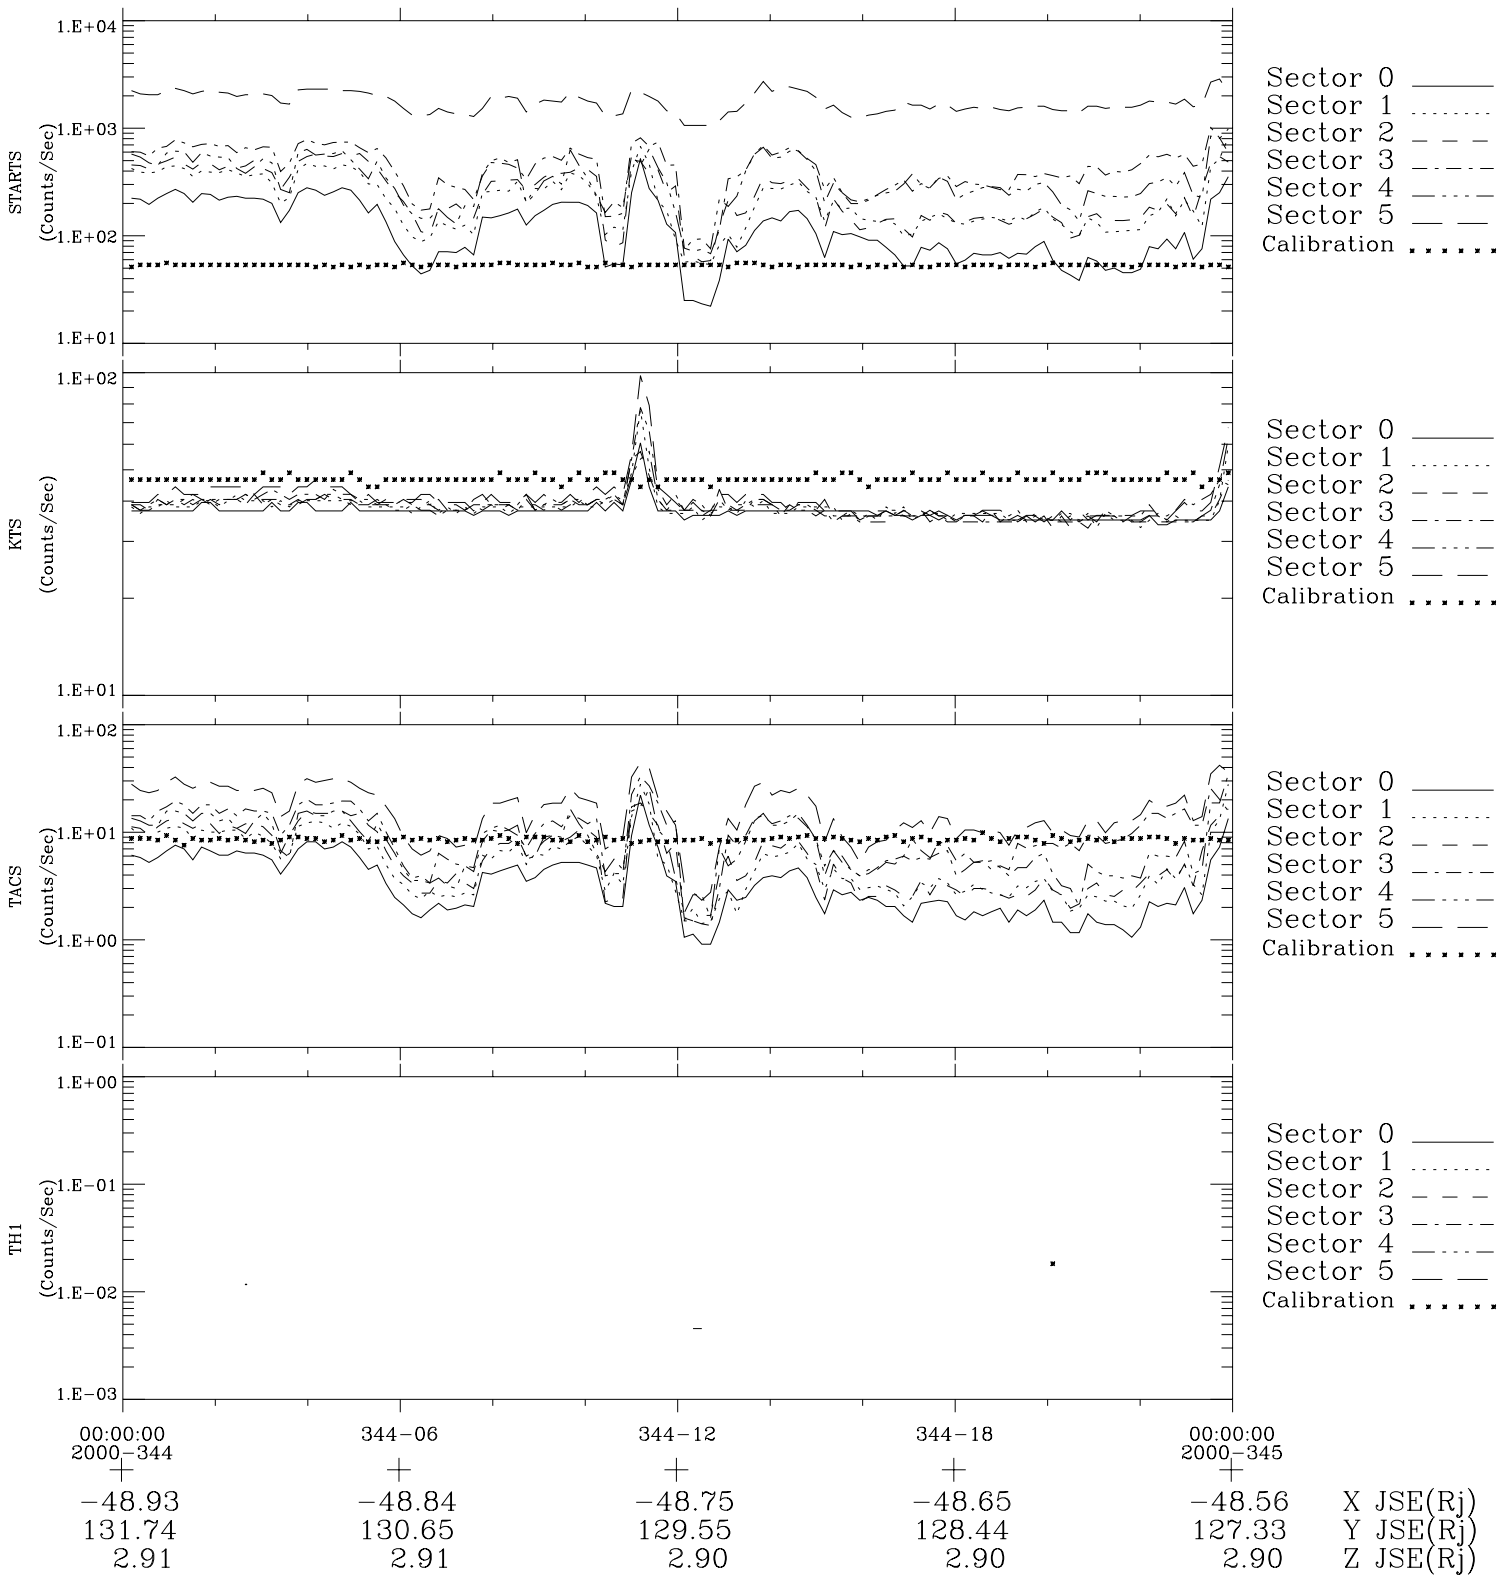

Galileo EPD Real-Time Six-Sector 00344

Software Version: RTLINE_R6 V 1.20
Data Production: 18-05-01
Plot Production: Mon Sep 17 18:12:52 2001

◇ = Jupiter look direction
□ = Corotation look direction