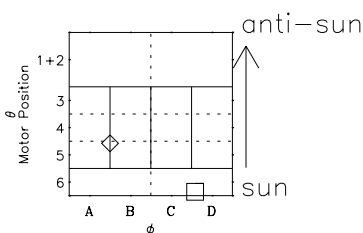

Galileo EPD Real-Time Six-Sector 00344

Software Version: RTLINE_R6 V 1.20
Data Production: 18-05-01
Plot Production: Mon Sep 17 18:12:52 2001

◇ = Jupiter look direction
□ = Corotation look direction