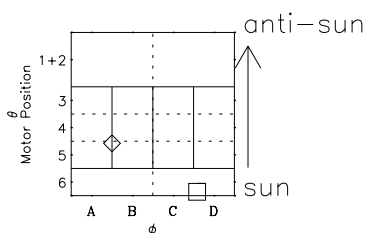

# Galileo EPD Real-Time Six-Sector 00344

Software Version: RTLINE\_R6 V 1.20  
Data Production: 18-05-01  
Plot Production: Mon Sep 17 18:12:52 2001

◇ = Jupiter look direction  
□ = Corotation look direction