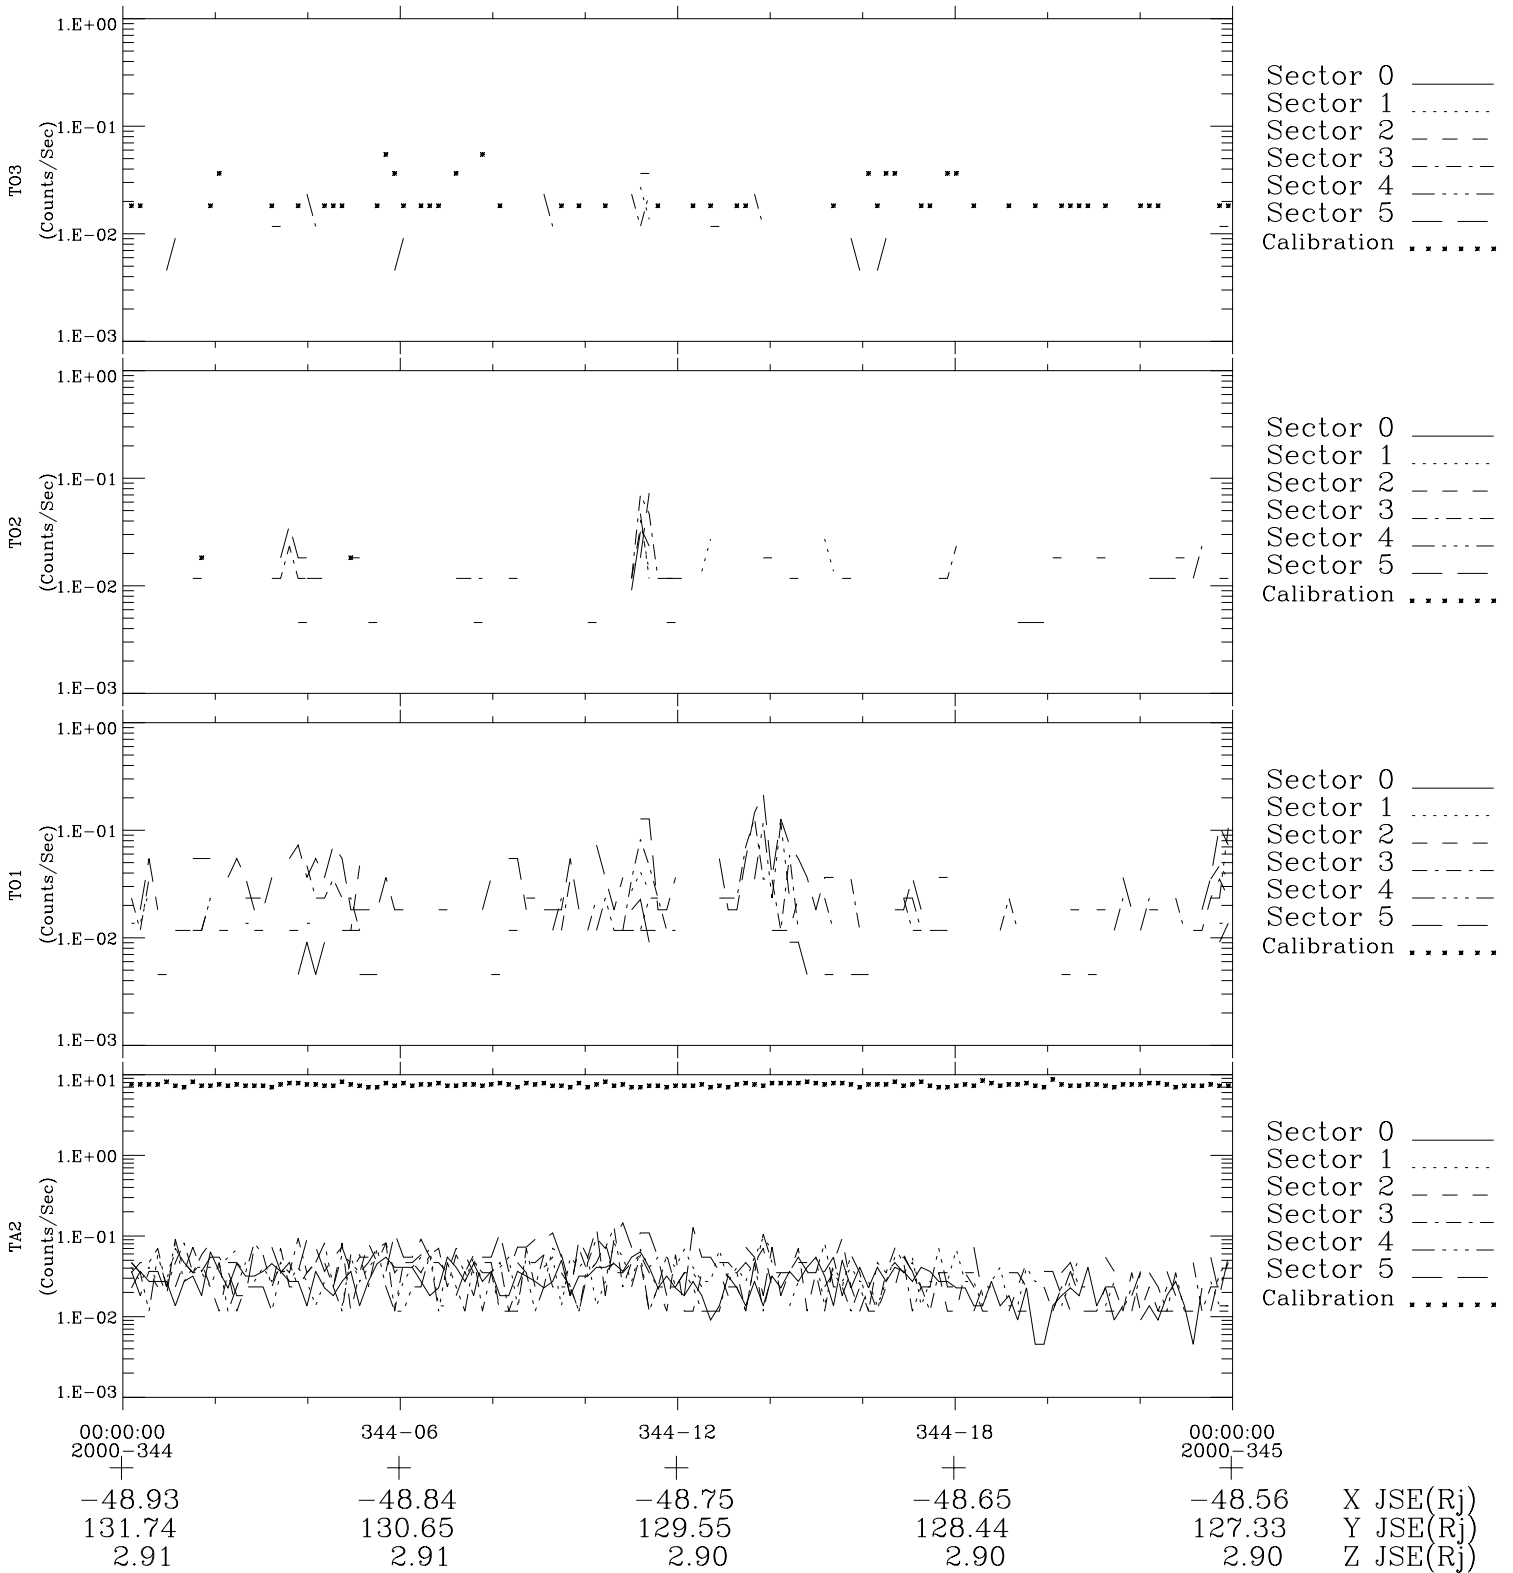

Galileo EPD Real-Time Six-Sector 00344

Software Version: RTLINE_R6 V 1.20
Data Production: 18-05-01
Plot Production: Mon Sep 17 18:12:51 2001

◇ = Jupiter look direction
□ = Corotation look direction