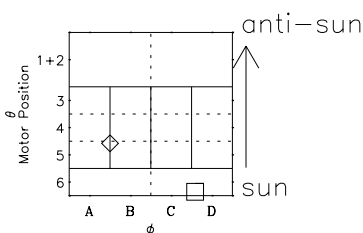

Galileo EPD Real-Time Six-Sector 00344

Software Version: RTLINE_R6 V 1.20
Data Production: 18-05-01
Plot Production: Mon Sep 17 18:12:51 2001

◇ = Jupiter look direction
□ = Corotation look direction