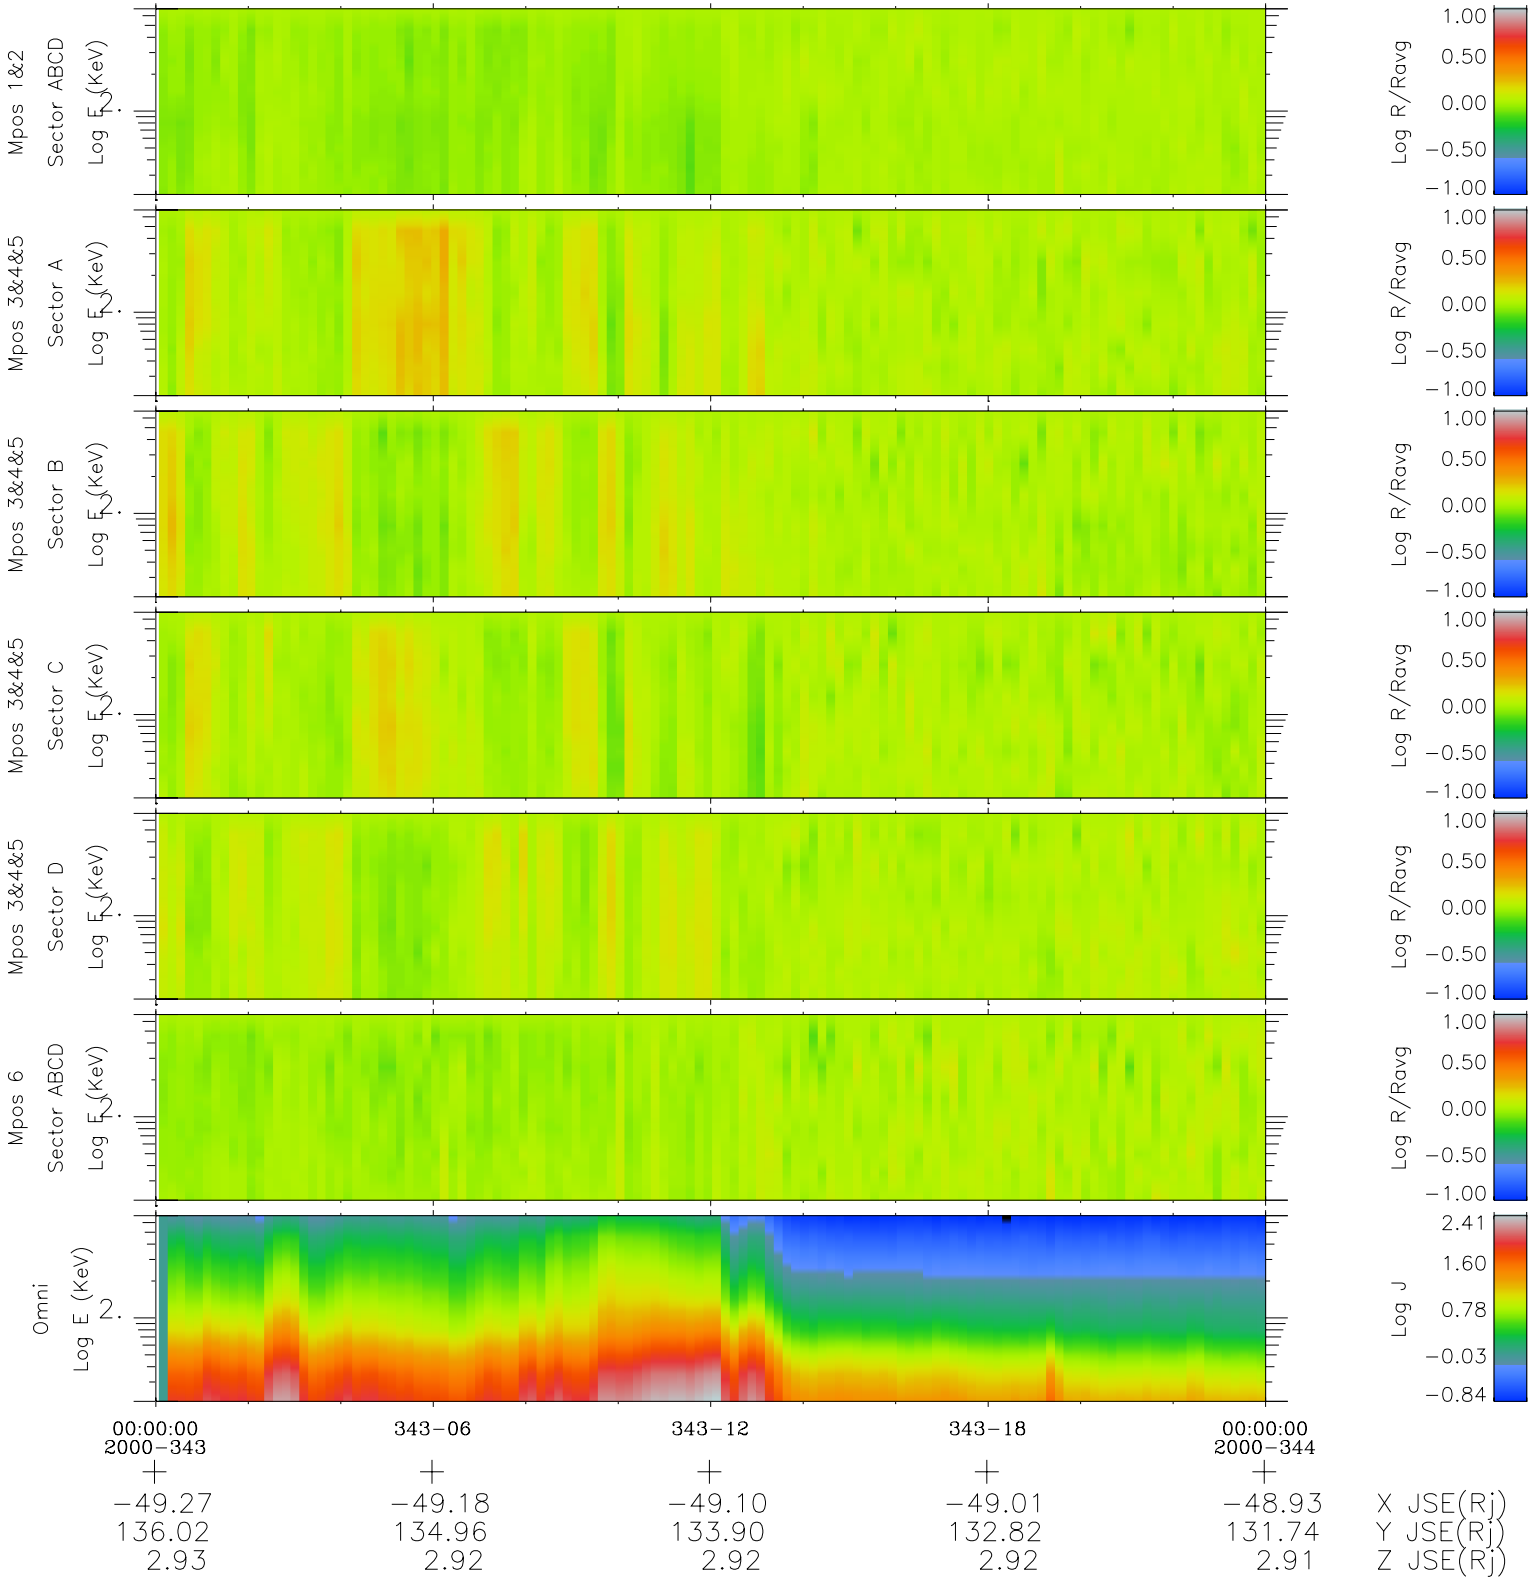

# Galileo EPD Real Time R6 Electrons Spectra 00343

Software Version: RTSPEC\_R6 V 1.20  
 Data Production: 18-05-01  
 Plot Production: Mon Sep 17 18:02:40 2001  
 Color File: wondr3  
 Geofactor File: 1.1

- ◇ = Jupiter look direction
- = Corotation look direction