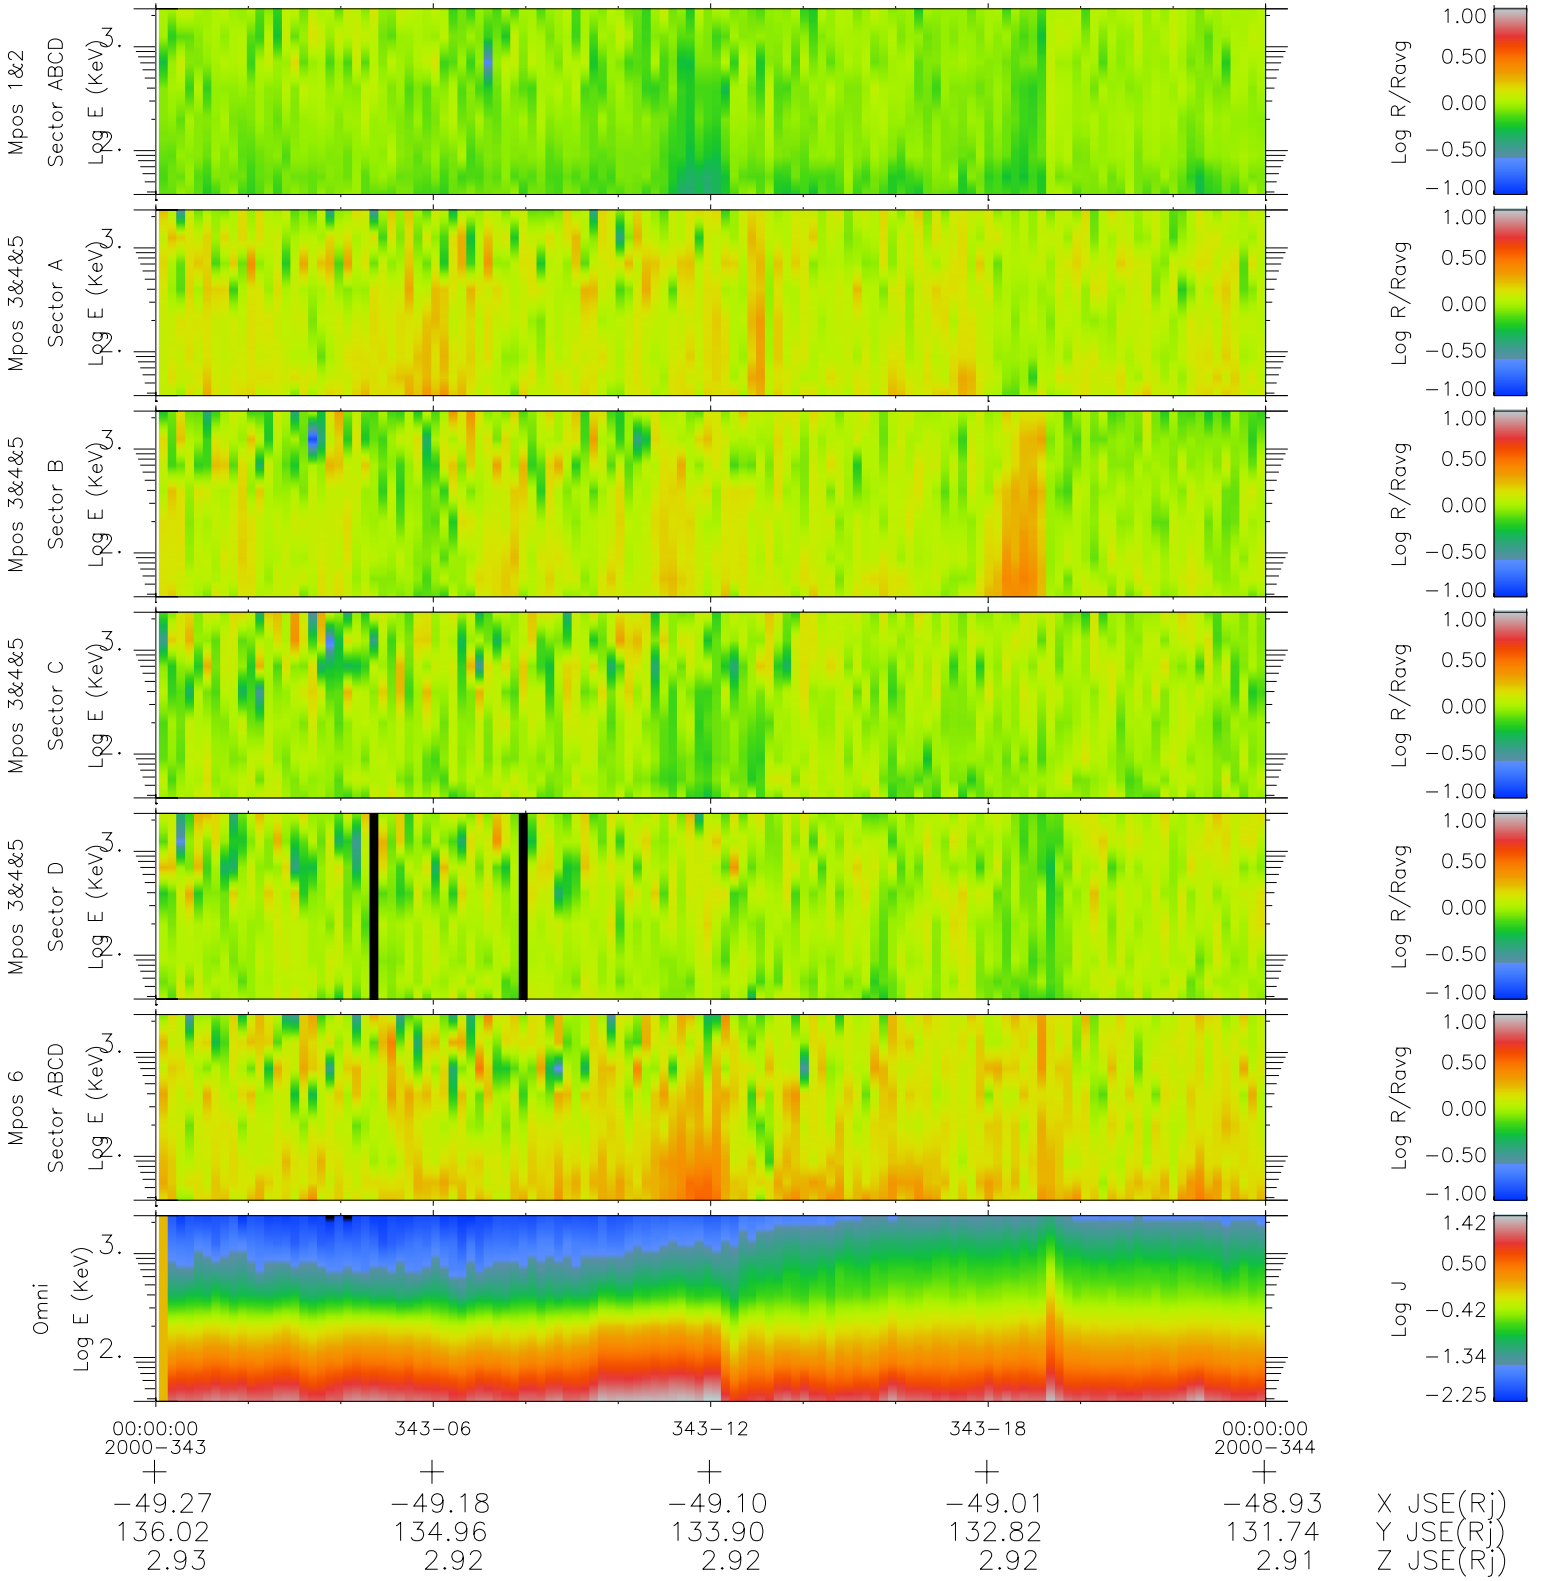

Galileo EPD Real Time R6 Ions Spectra 00343

Software Version: RTSPEC_R6 V 1.20
 Data Production: 18-05-01
 Plot Production: Mon Sep 17 18:02:33 2001
 Color File: wondr3
 Geofactor File: 1.1

- ◇ = Jupiter look direction
- = Corotation look direction