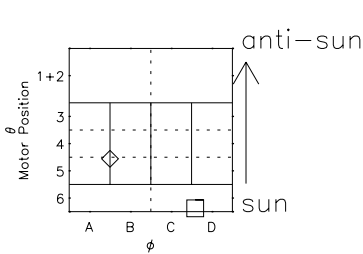

Galileo EPD Real Time R6 Ions Spectra 00343

Software Version: RTSPEC_R6 V 1.20
 Data Production: 18-05-01
 Plot Production: Mon Sep 17 18:02:33 2001
 Color File: wondr3
 Geofactor File: 1.1

- ◇ = Jupiter look direction
- = Corotation look direction