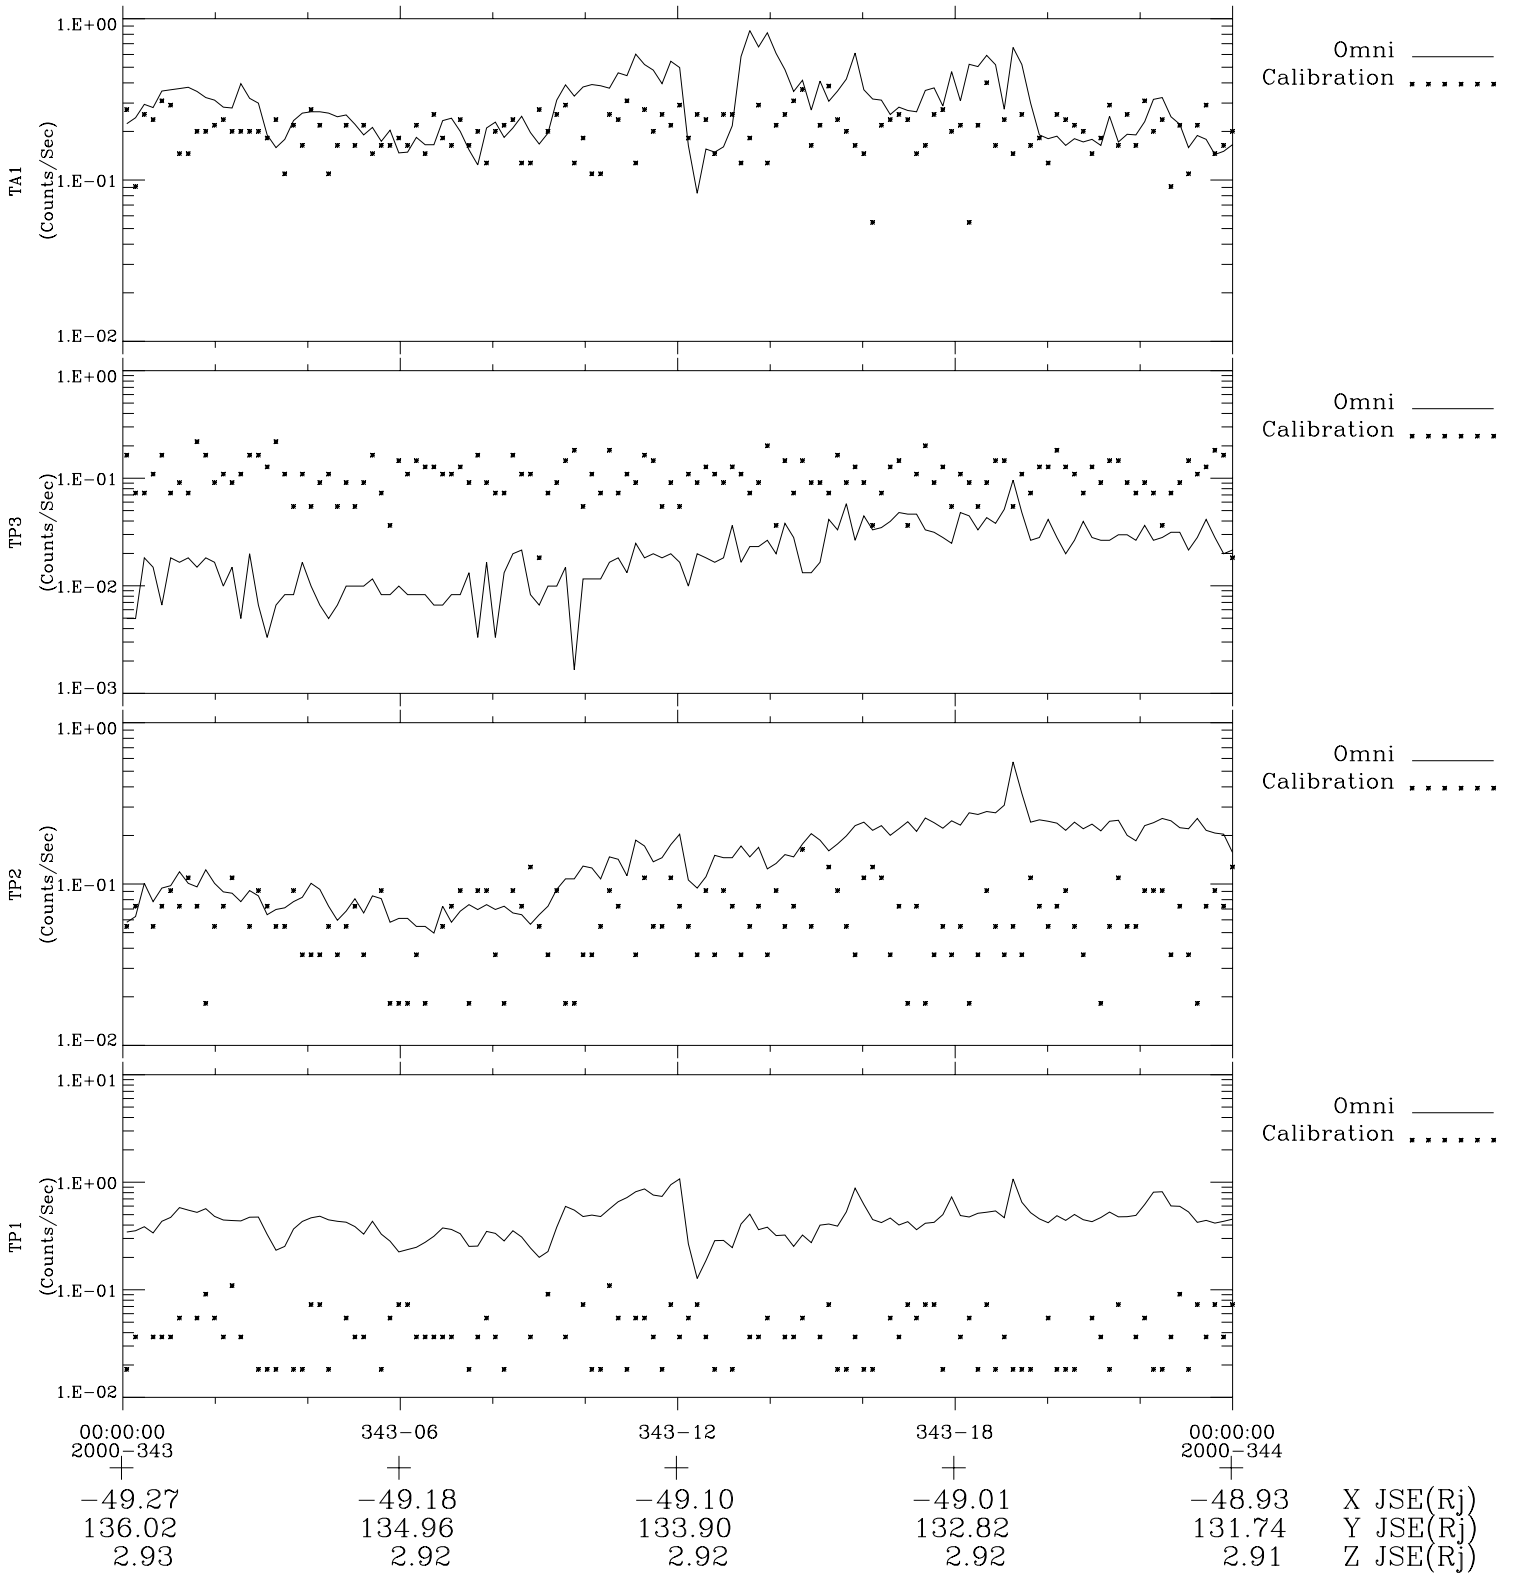

# Galileo EPD Real-Time Omni 00343

Software Version: RTLINE\_OMNI V 1.20  
Data Production: 18-05-01  
Plot Production: Mon Sep 17 18:04:41 2001

- ◇ = Jupiter look direction
- = Corotation look direction