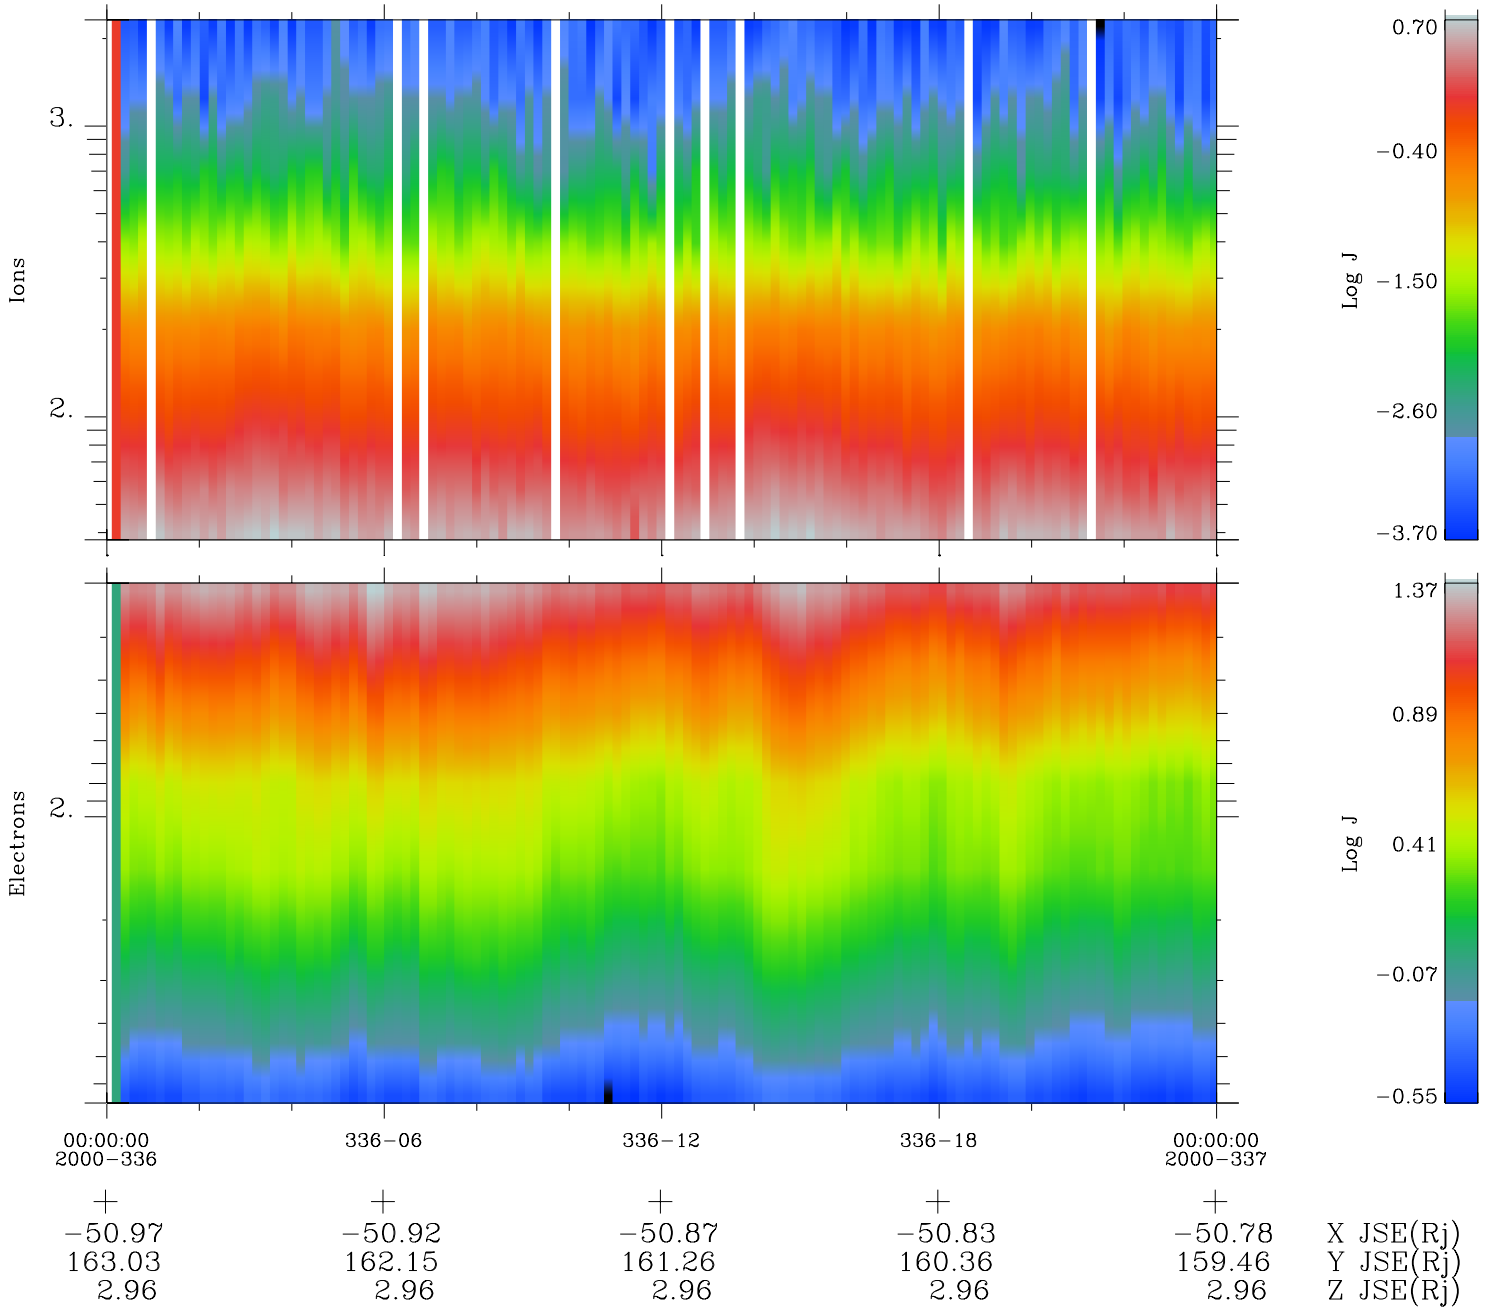

Galileo EPD Real Time Omni Spectrum 00336

Software Version: RTSPEC_OMNI V 1.20
 Data Production: 18-05-01
 Plot Production: Mon Sep 17 17:06:04 2001
 Color File: wondr3
 Geofactor File: 1.1

◇ = Jupiter look direction
 □ = Corotation look direction