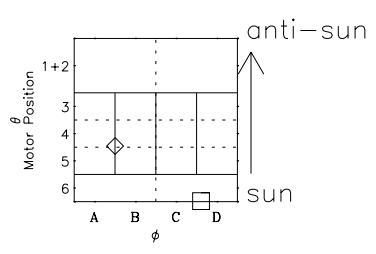

Galileo EPD Real Time Omni Spectrum 00336

Software Version: RTSPEC_OMNI V 1.20
 Data Production: 18-05-01
 Plot Production: Mon Sep 17 17:06:04 2001
 Color File: wondr3
 Geofactor File: 1.1

◇ = Jupiter look direction
 □ = Corotation look direction