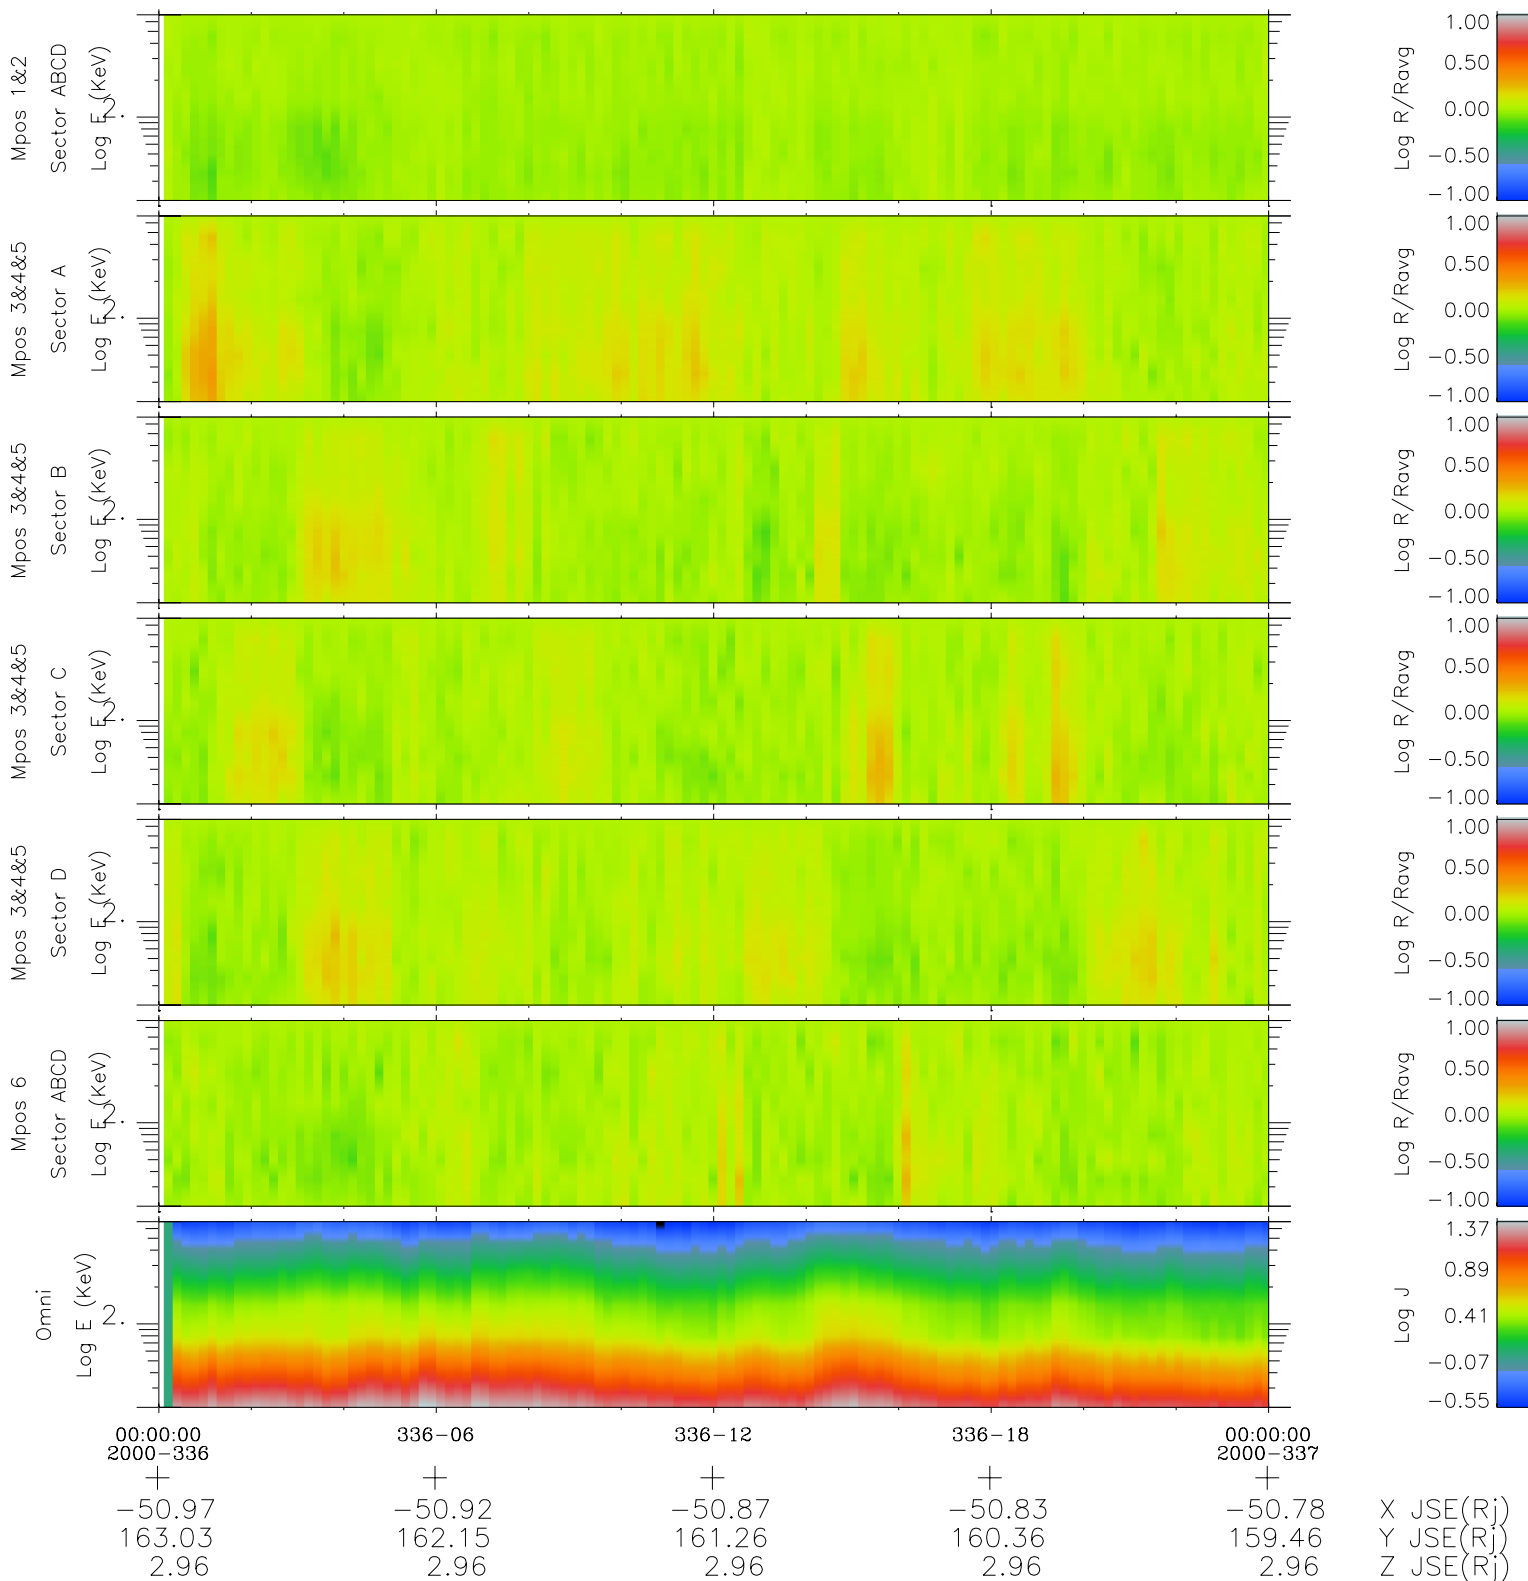

# Galileo EPD Real Time R6 Electrons Spectra 00336

Software Version: RTSPEC\_R6 V 1.20  
 Data Production: 18-05-01  
 Plot Production: Mon Sep 17 17:05:58 2001  
 Color File: wondr3  
 Geofactor File: 1.1

- ◇ = Jupiter look direction
- = Corotation look direction