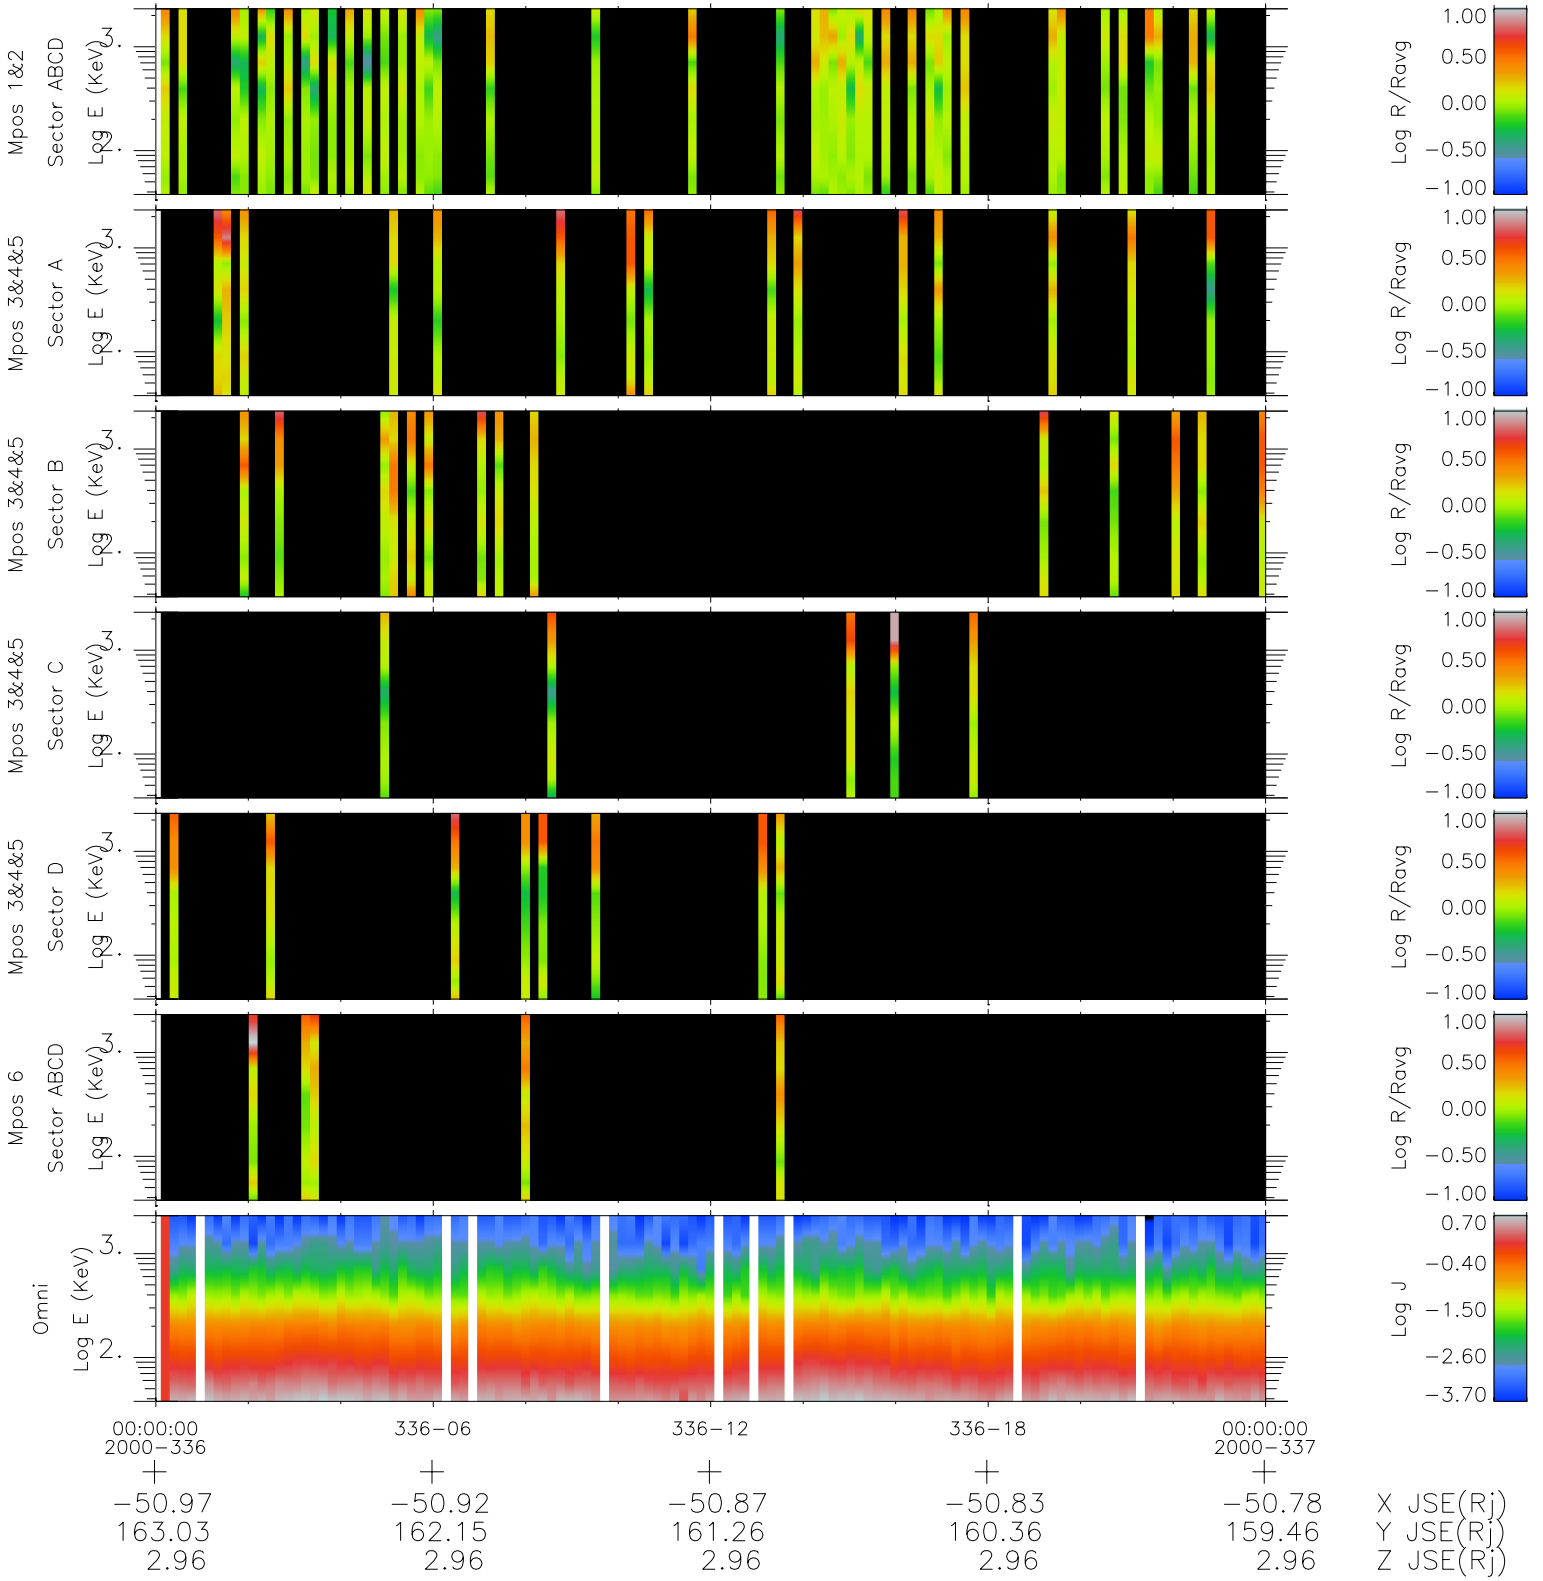

Galileo EPD Real Time R6 Ions Spectra 00336

Software Version: RTSPEC_R6 V 1.20
 Data Production: 18-05-01
 Plot Production: Mon Sep 17 17:05:51 2001
 Color File: wondr3
 Geofactor File: 1.1

◇ = Jupiter look direction
 □ = Corotation look direction