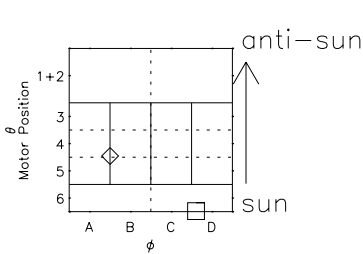

Galileo EPD Real Time R6 Ions Spectra 00336

Software Version: RTSPEC_R6 V 1.20
 Data Production: 18-05-01
 Plot Production: Mon Sep 17 17:05:51 2001
 Color File: wondr3
 Geofactor File: 1.1

◇ = Jupiter look direction
 □ = Corotation look direction