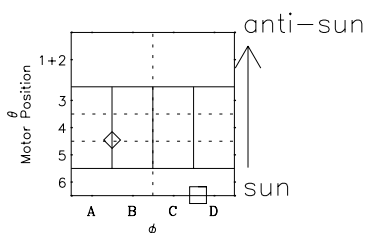

Galileo EPD Real-Time Six-Sector 00336

Software Version: RTLINE_R6 V 1.20
Data Production: 18-05-01
Plot Production: Mon Sep 17 17:08:06 2001

◇ = Jupiter look direction
□ = Corotation look direction