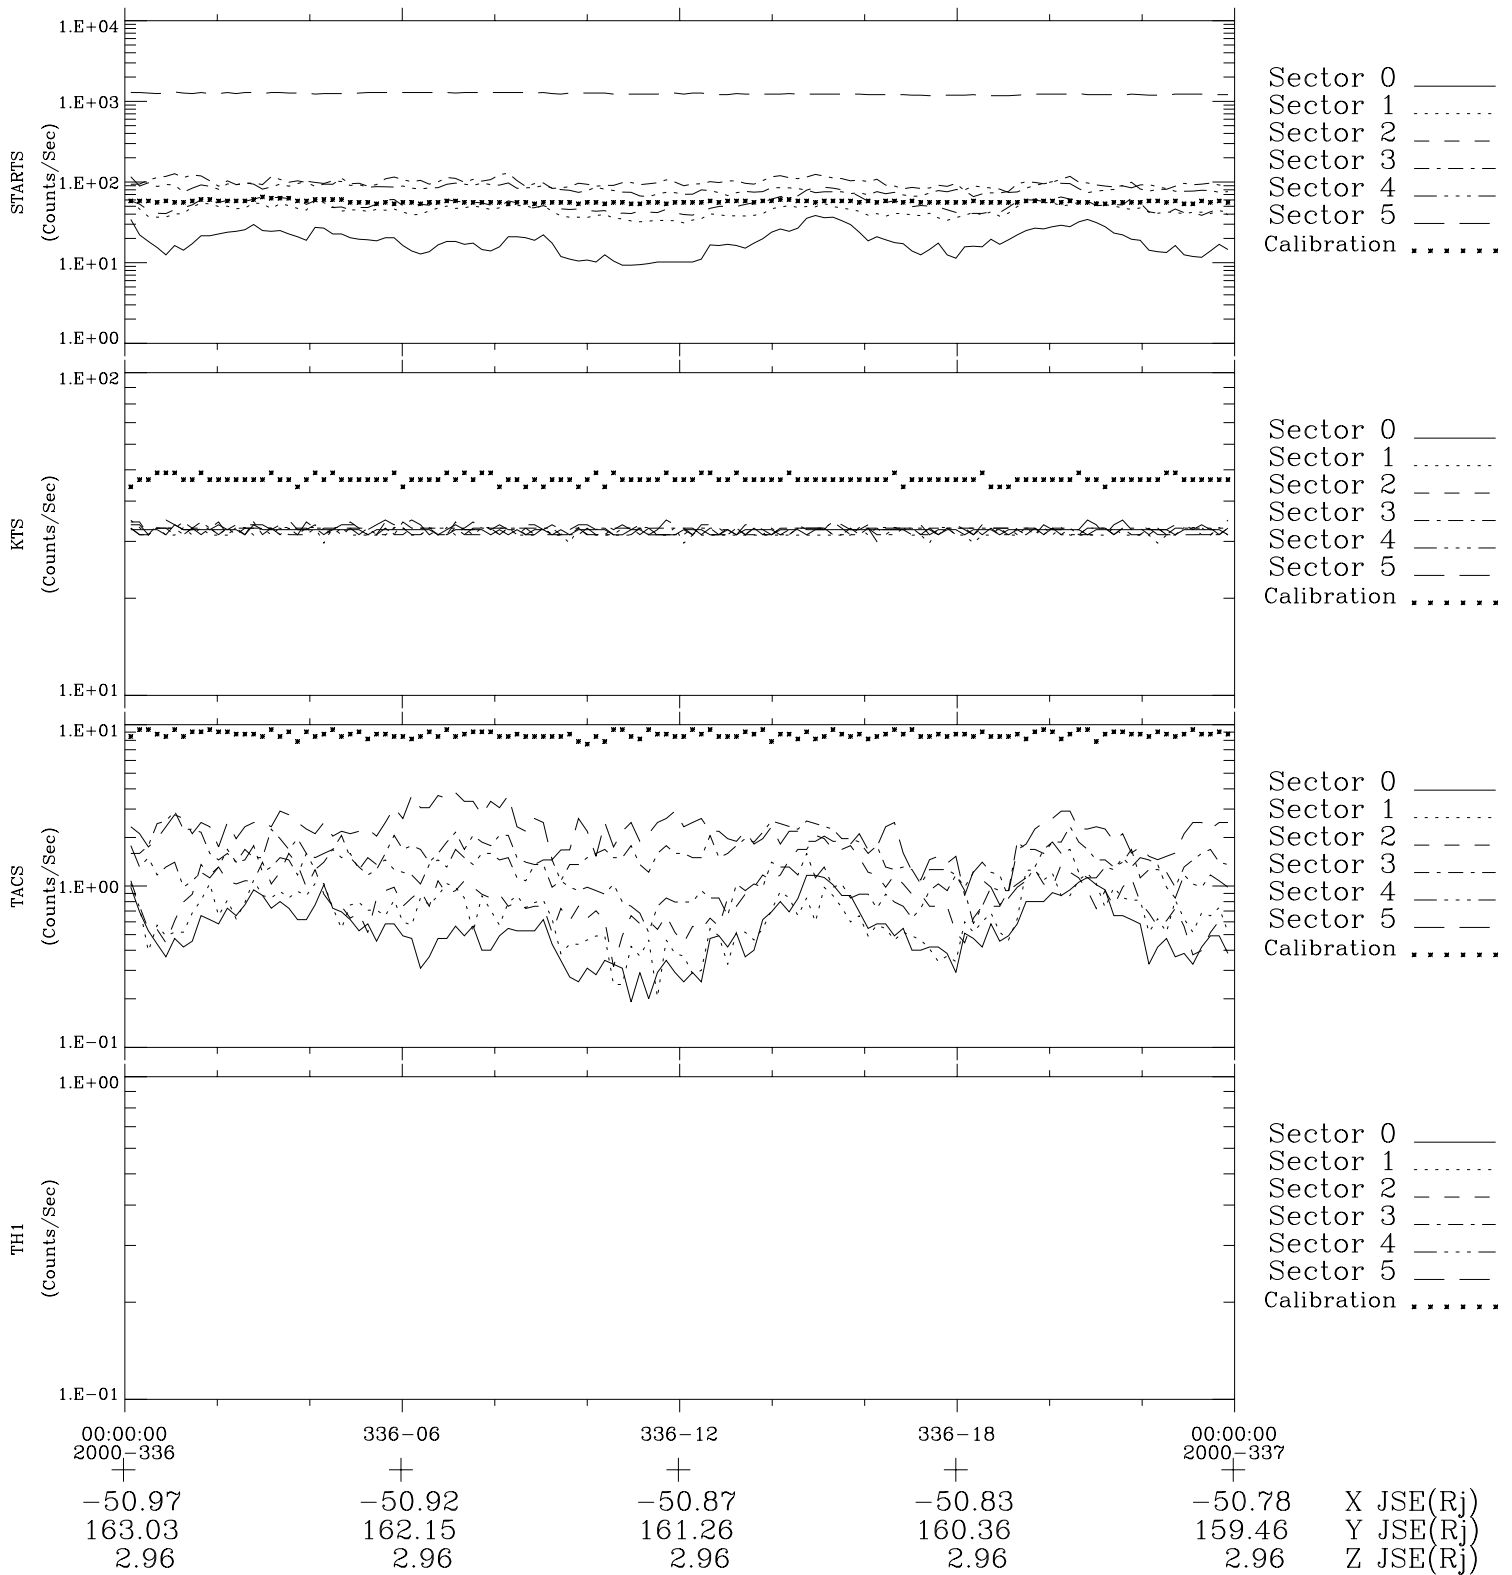

Galileo EPD Real-Time Six-Sector 00336

Software Version: RTLINE_R6 V 1.20
Data Production: 18-05-01
Plot Production: Mon Sep 17 17:08:06 2001

◇ = Jupiter look direction
□ = Corotation look direction