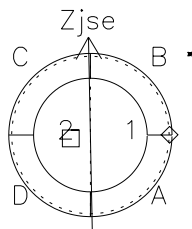

Galileo EPD Real-Time Six-Sector 00336

Software Version: RTLINE_R6 V 1.20
Data Production: 18-05-01
Plot Production: Mon Sep 17 17:08:06 2001

◇ = Jupiter look direction
□ = Corotation look direction