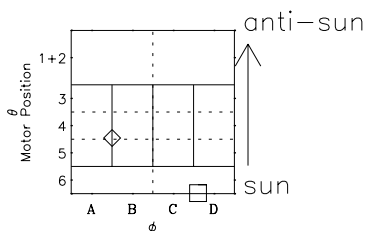

Galileo EPD Real-Time Six-Sector 00336

Software Version: RTLINE_R6 V 1.20
Data Production: 18-05-01
Plot Production: Mon Sep 17 17:08:06 2001

◇ = Jupiter look direction
□ = Corotation look direction