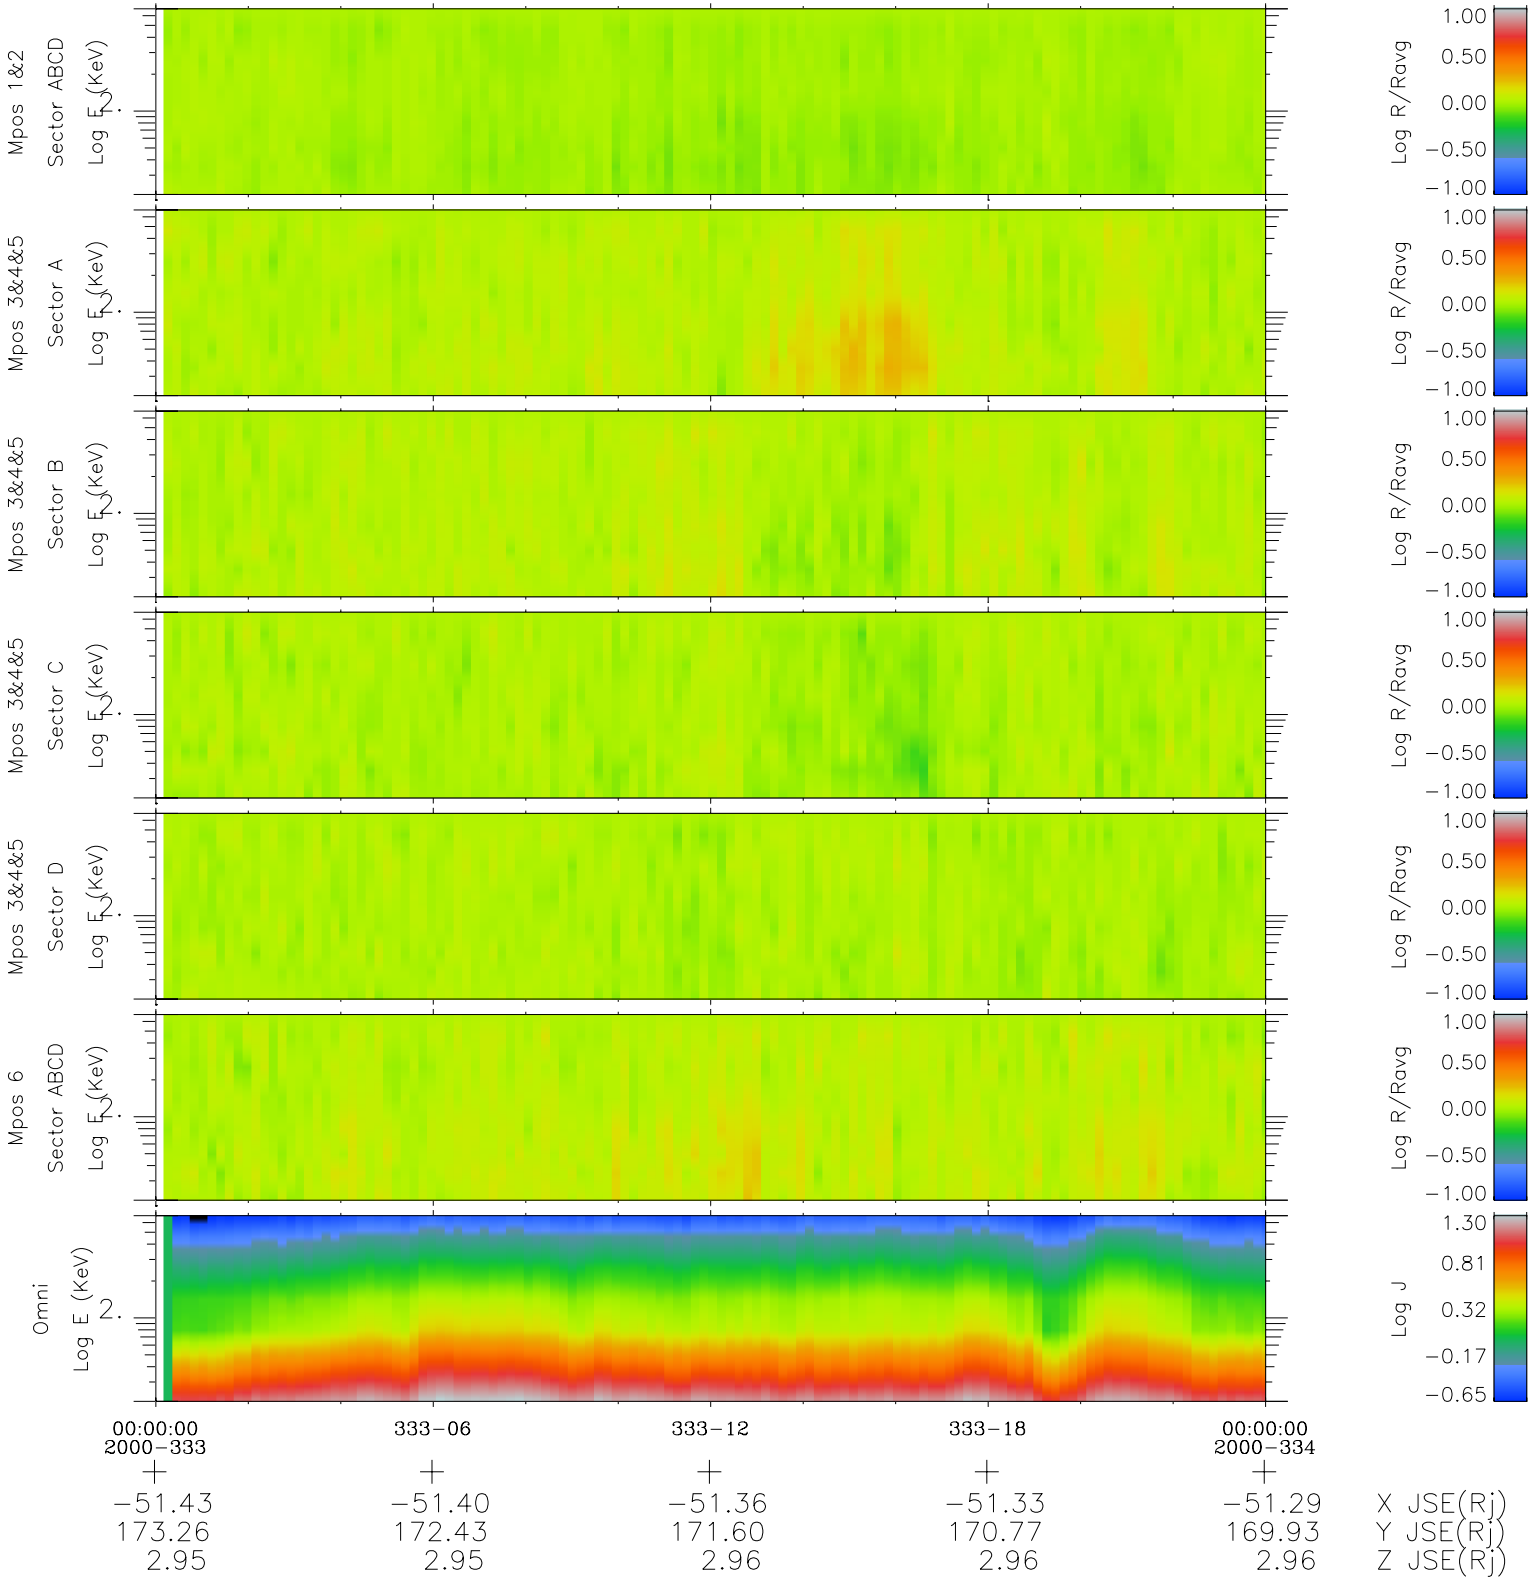

# Galileo EPD Real Time R6 Electrons Spectra 00333

Software Version: RTSPEC\_R6 V 1.20  
 Data Production: 18-05-01  
 Plot Production: Mon Sep 17 16:41:22 2001  
 Color File: wondr3  
 Geofactor File: 1.1

- ◇ = Jupiter look direction
- = Corotation look direction