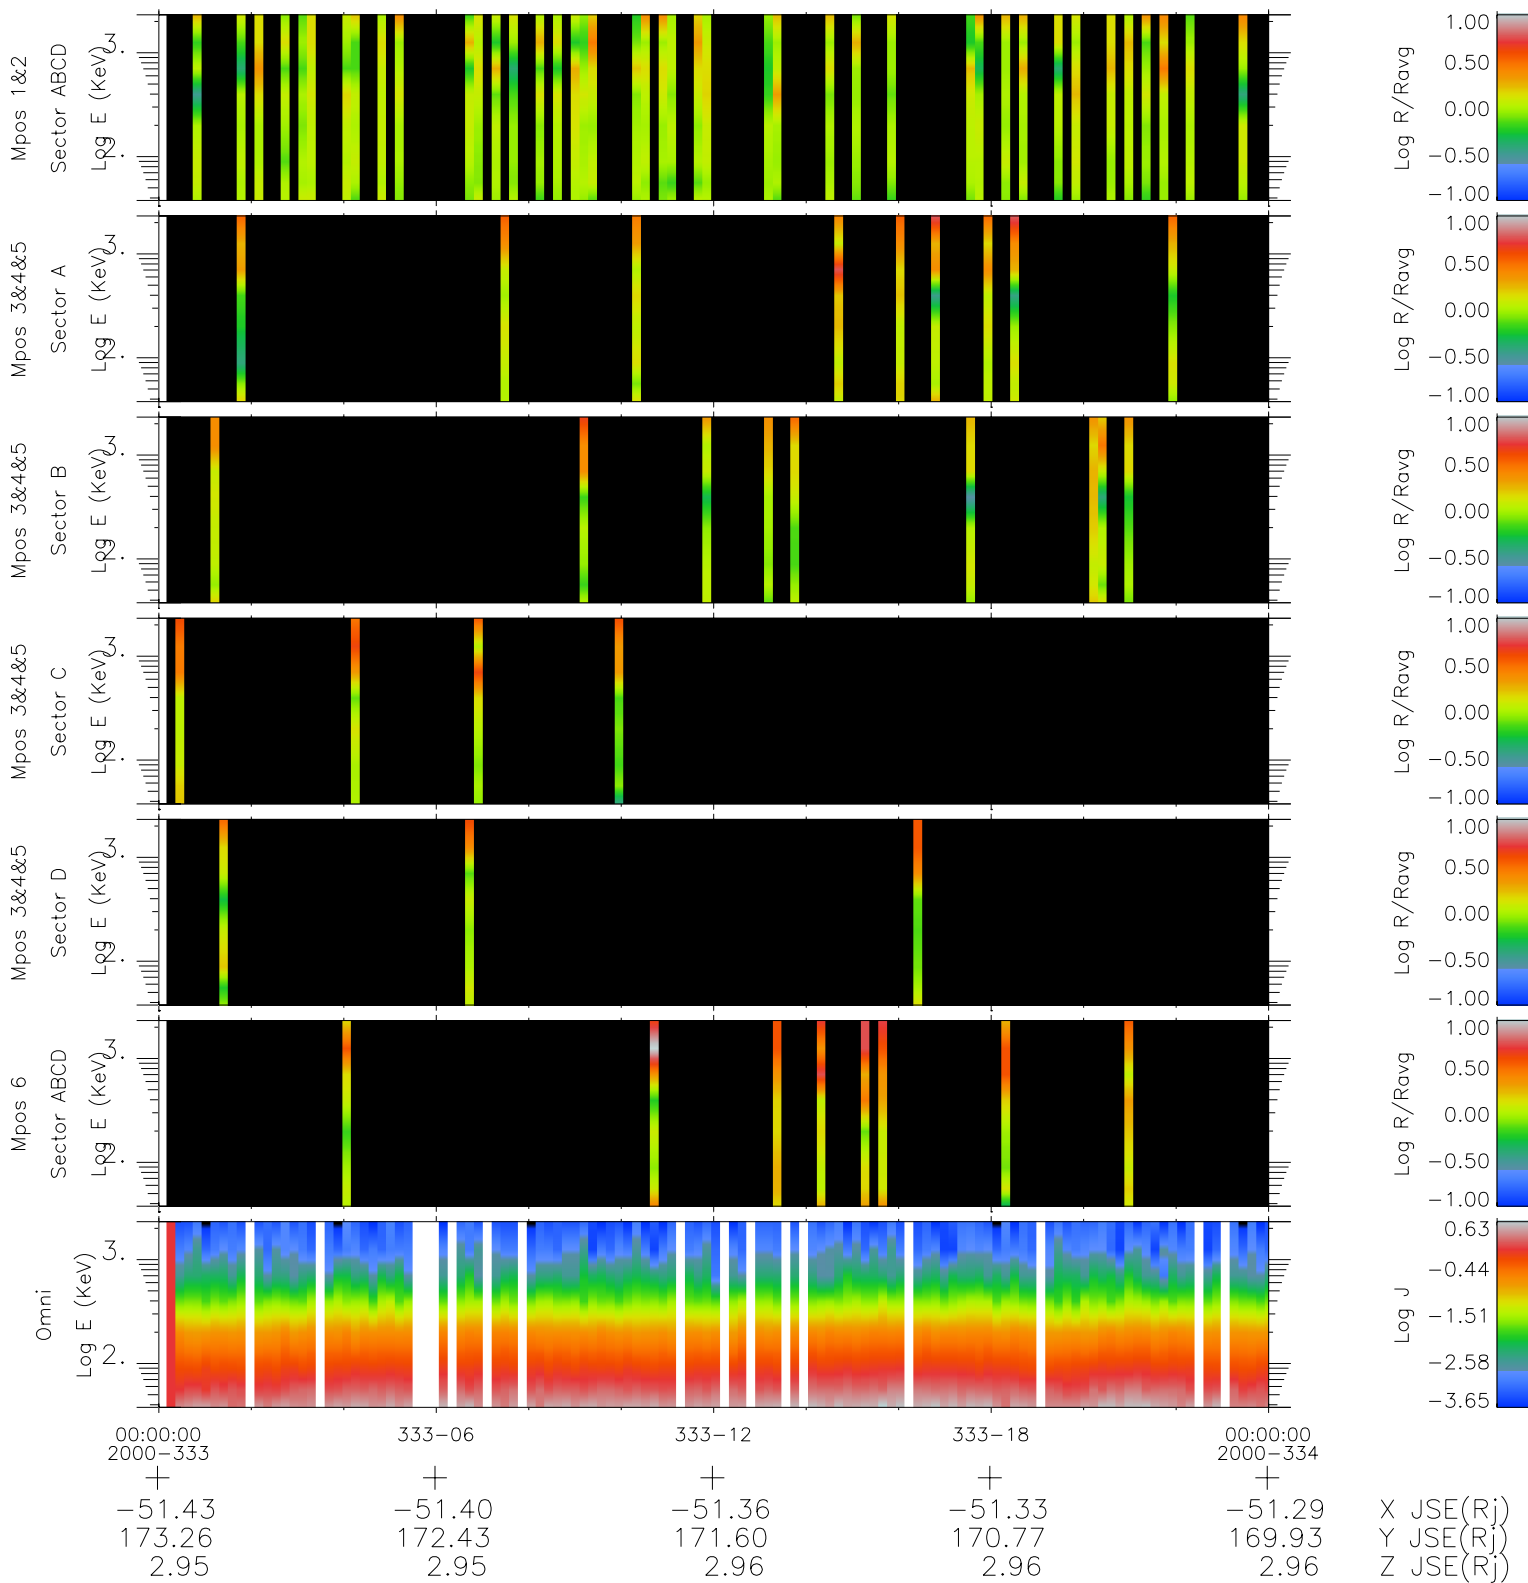

# Galileo EPD Real Time R6 Ions Spectra 00333

Software Version: RTSPEC\_R6 V 1.20  
 Data Production: 18-05-01  
 Plot Production: Mon Sep 17 16:41:16 2001  
 Color File: wondr3  
 Geofactor File: 1.1

- ◇ = Jupiter look direction
- = Corotation look direction