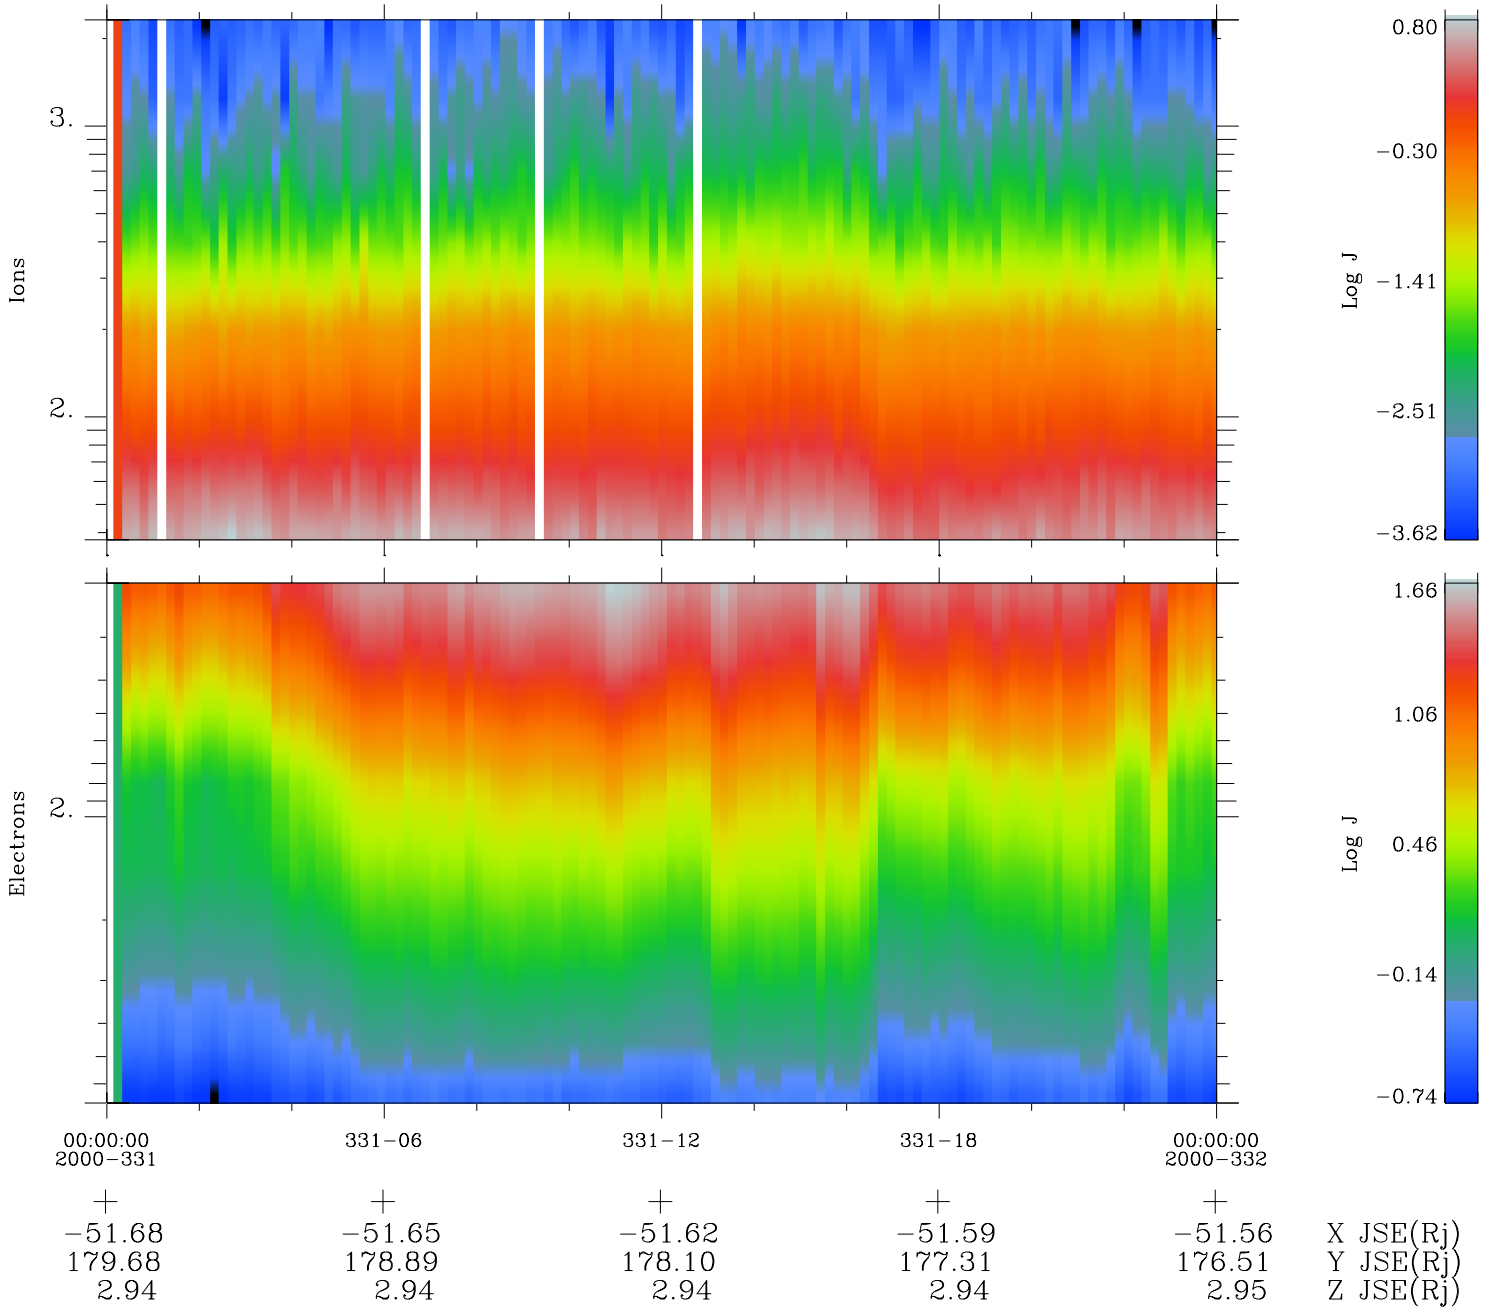

Galileo EPD Real Time Omni Spectrum 00331

Software Version: RTSPEC_OMNI V 1.20
 Data Production: 18-05-01
 Plot Production: Mon Sep 17 16:24:51 2001
 Color File: wondr3
 Geofactor File: 1.1

◇ = Jupiter look direction
 □ = Corotation look direction