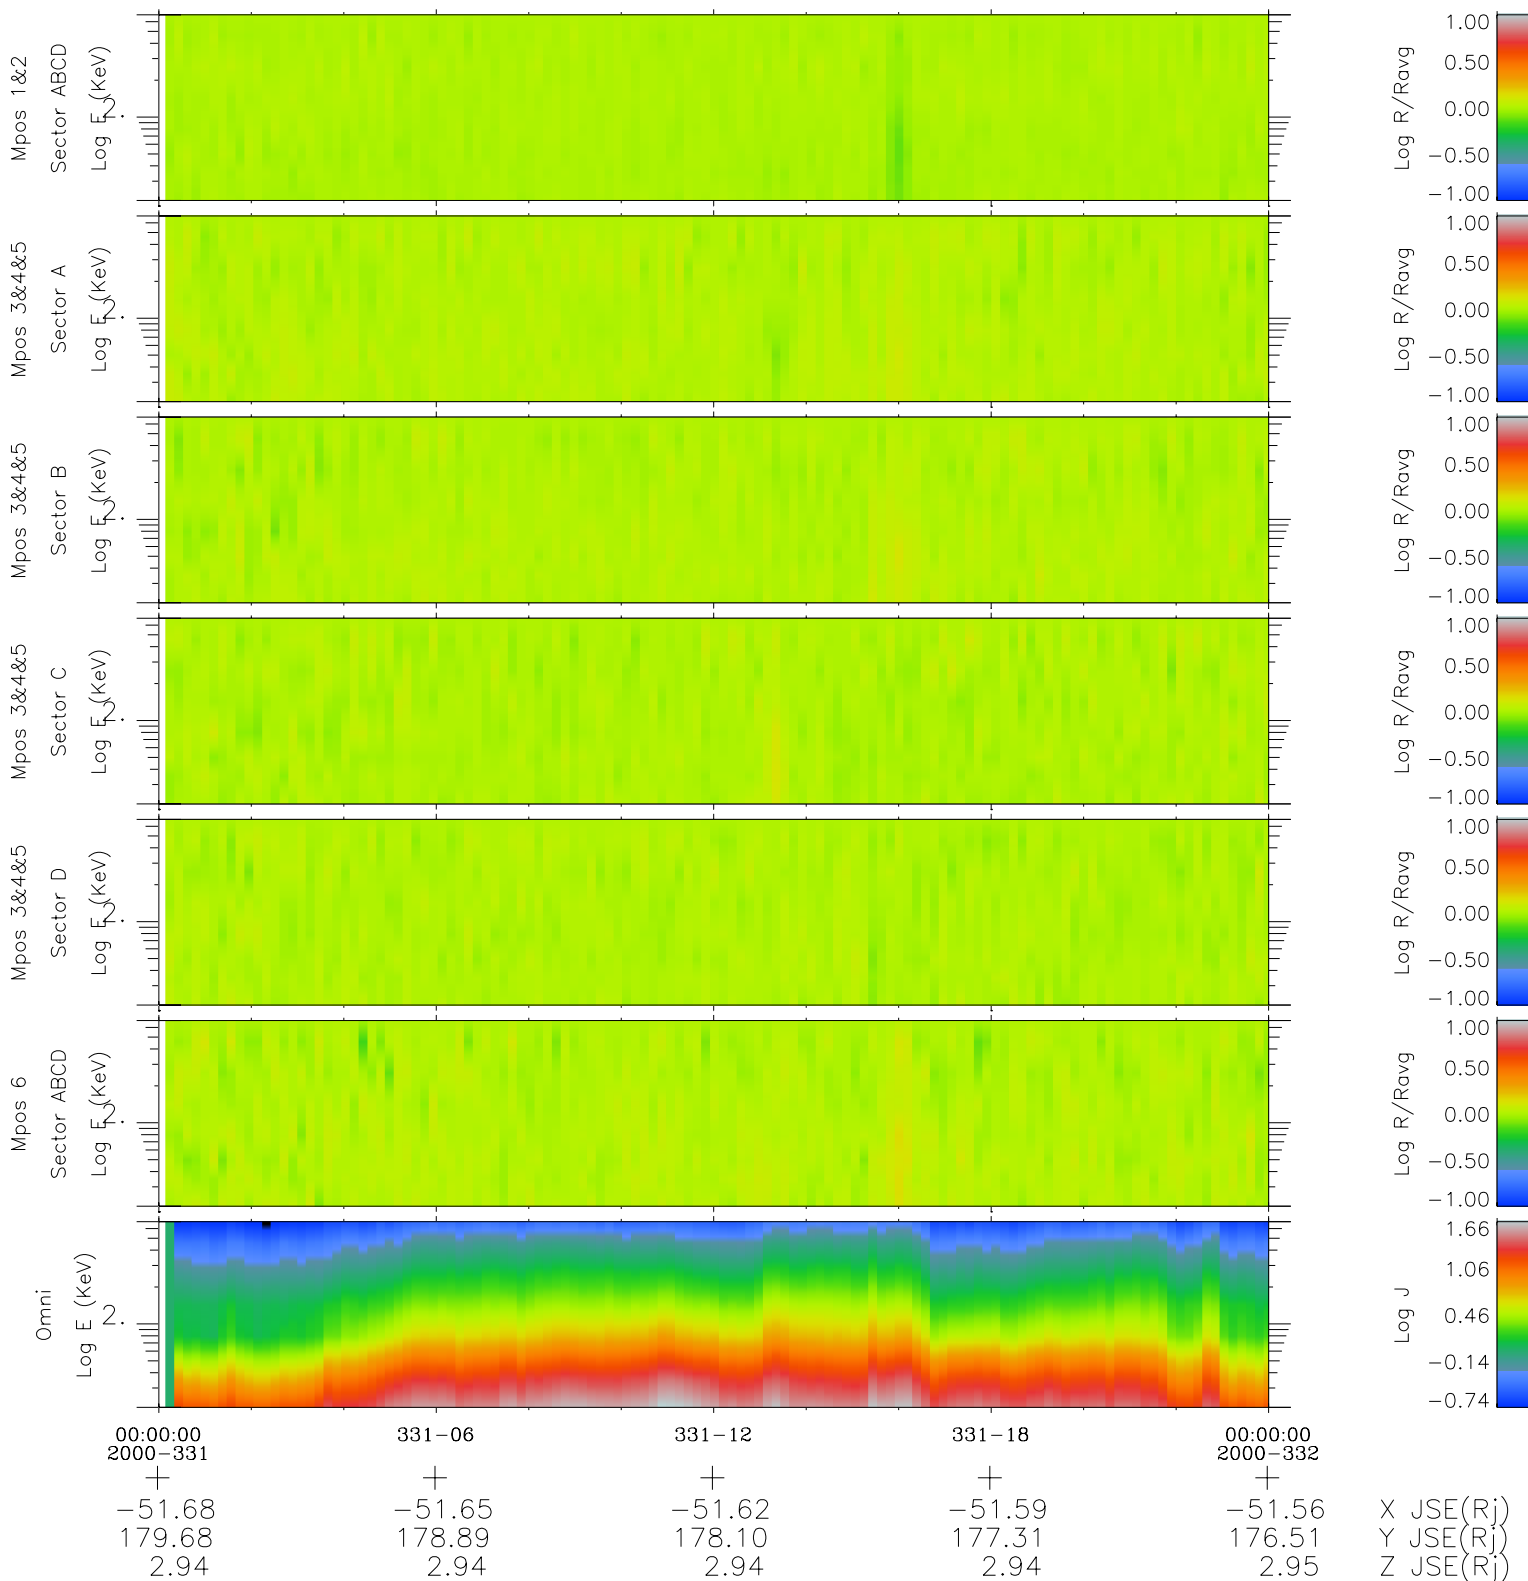

Galileo EPD Real Time R6 Electrons Spectra 00331

Software Version: RTSPEC_R6 V 1.20
 Data Production: 18-05-01
 Plot Production: Mon Sep 17 16:24:45 2001
 Color File: wondr3
 Geofactor File: 1.1

- ◇ = Jupiter look direction
- = Corotation look direction