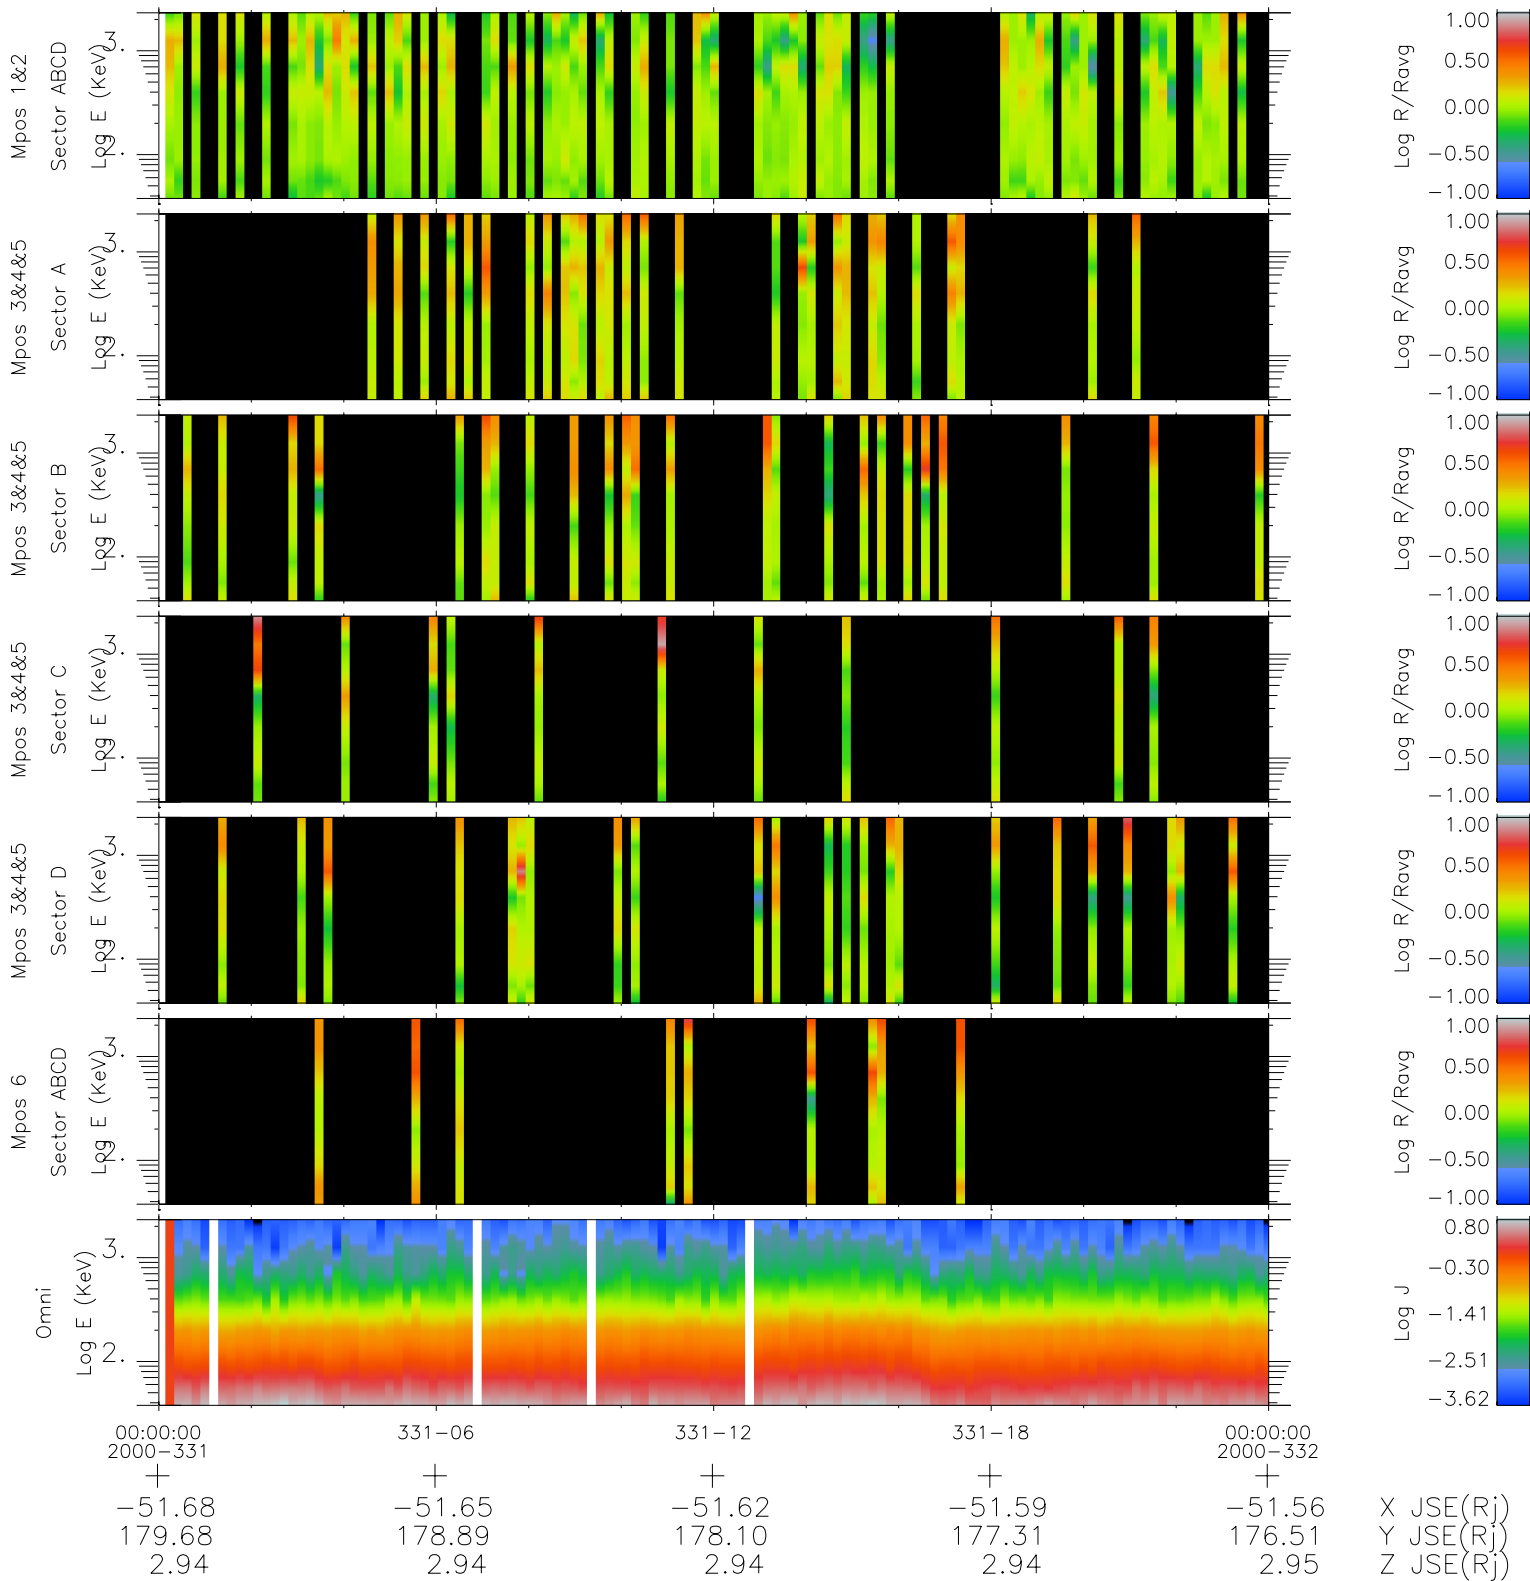

Galileo EPD Real Time R6 Ions Spectra 00331

Software Version: RTSPEC_R6 V 1.20
 Data Production: 18-05-01
 Plot Production: Mon Sep 17 16:24:39 2001
 Color File: wondr3
 Geofactor File: 1.1

- ◇ = Jupiter look direction
- = Corotation look direction