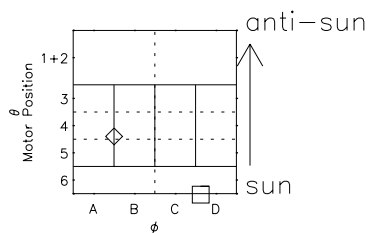

Galileo EPD Real Time R6 Ions Spectra 00331

Software Version: RTSPEC_R6 V 1.20
 Data Production: 18-05-01
 Plot Production: Mon Sep 17 16:24:39 2001
 Color File: wondr3
 Geofactor File: 1.1

- ◇ = Jupiter look direction
- = Corotation look direction