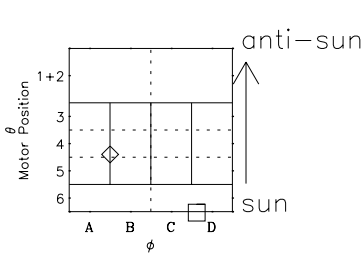

Galileo EPD Real-Time Omni 00331

Software Version: RTLINE_OMNI V 1.20
Data Production: 18-05-01
Plot Production: Mon Sep 17 16:26:50 2001

- ◇ = Jupiter look direction
- = Corotation look direction